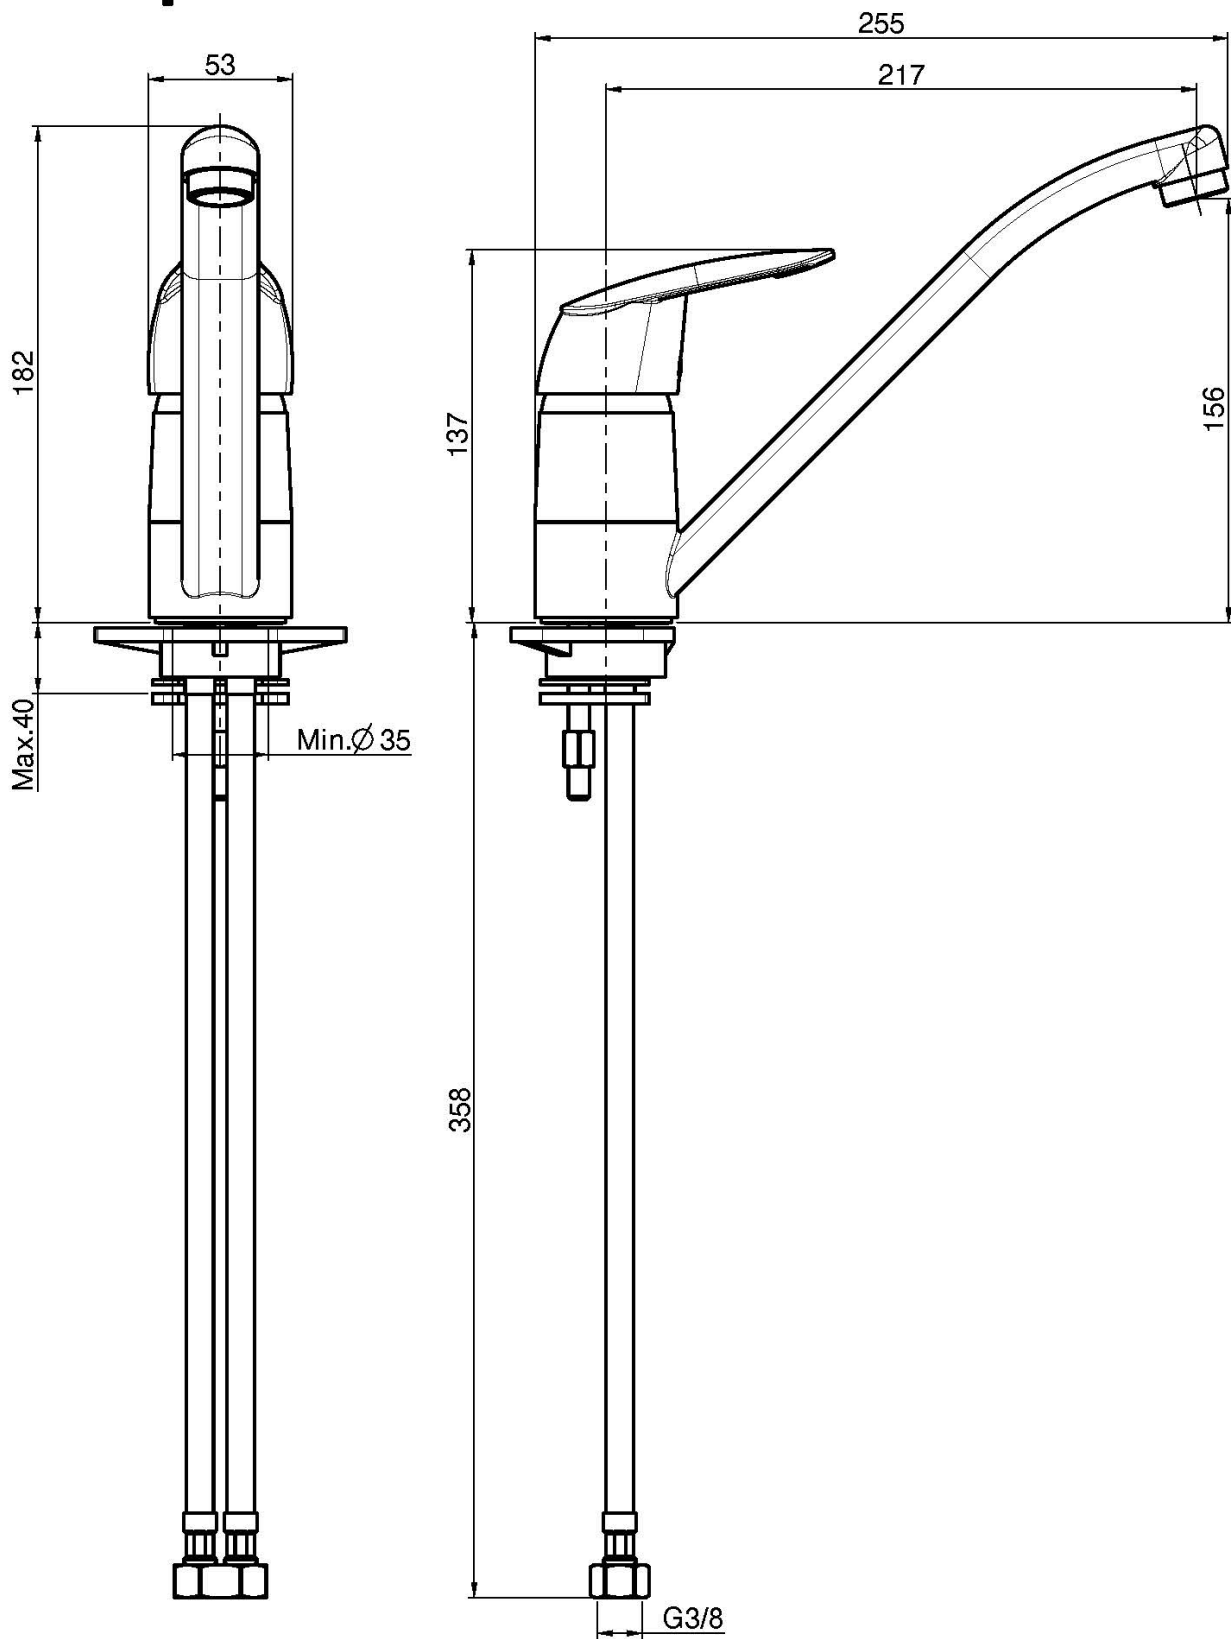

Code F3207N

KITCHEN MIXER

- n. 2 flexible hoses
- swivel spout

Finishing

 CHROM
CR

IMAGE

See the general sales conditions in our current pricelist

This drawing is the property of FIMA Carlo Frattini. Any complete or partial reproduction, or any transmission to third party without FIMA Carlo Frattini authorization is forbidden.