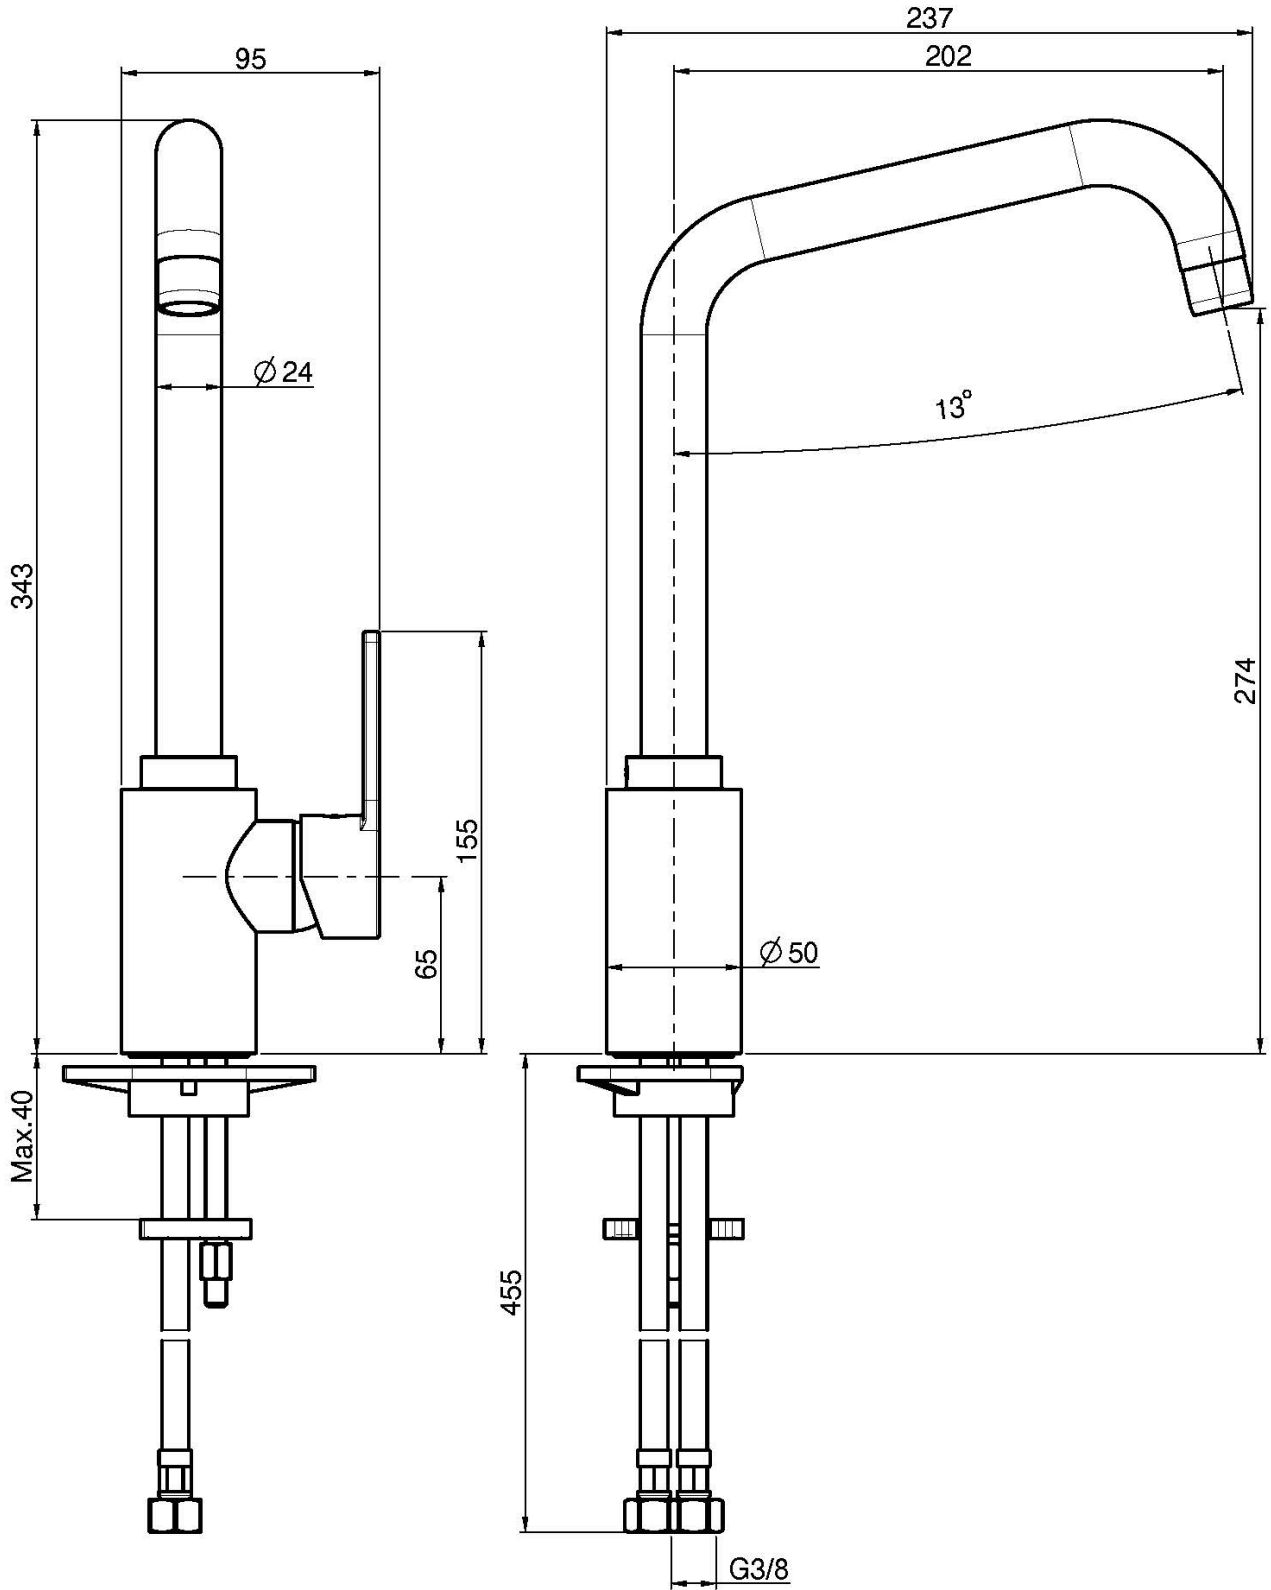

Code F3537/2

KITCHEN MIXER

- n. 2 flexible hoses
- swivel spout

Finishing

-  CHROM
CR
-  BRUSHED NICKEL
SN
-  WHITE MATT
BS
-  BLACK MATT
NS

IMAGE

See the general sales conditions in our current pricelist

This drawing is the property of FIMA Carlo Frattini. Any complete or partial reproduction, or any transmission to third party without FIMA Carlo Frattini authorization is forbidden.