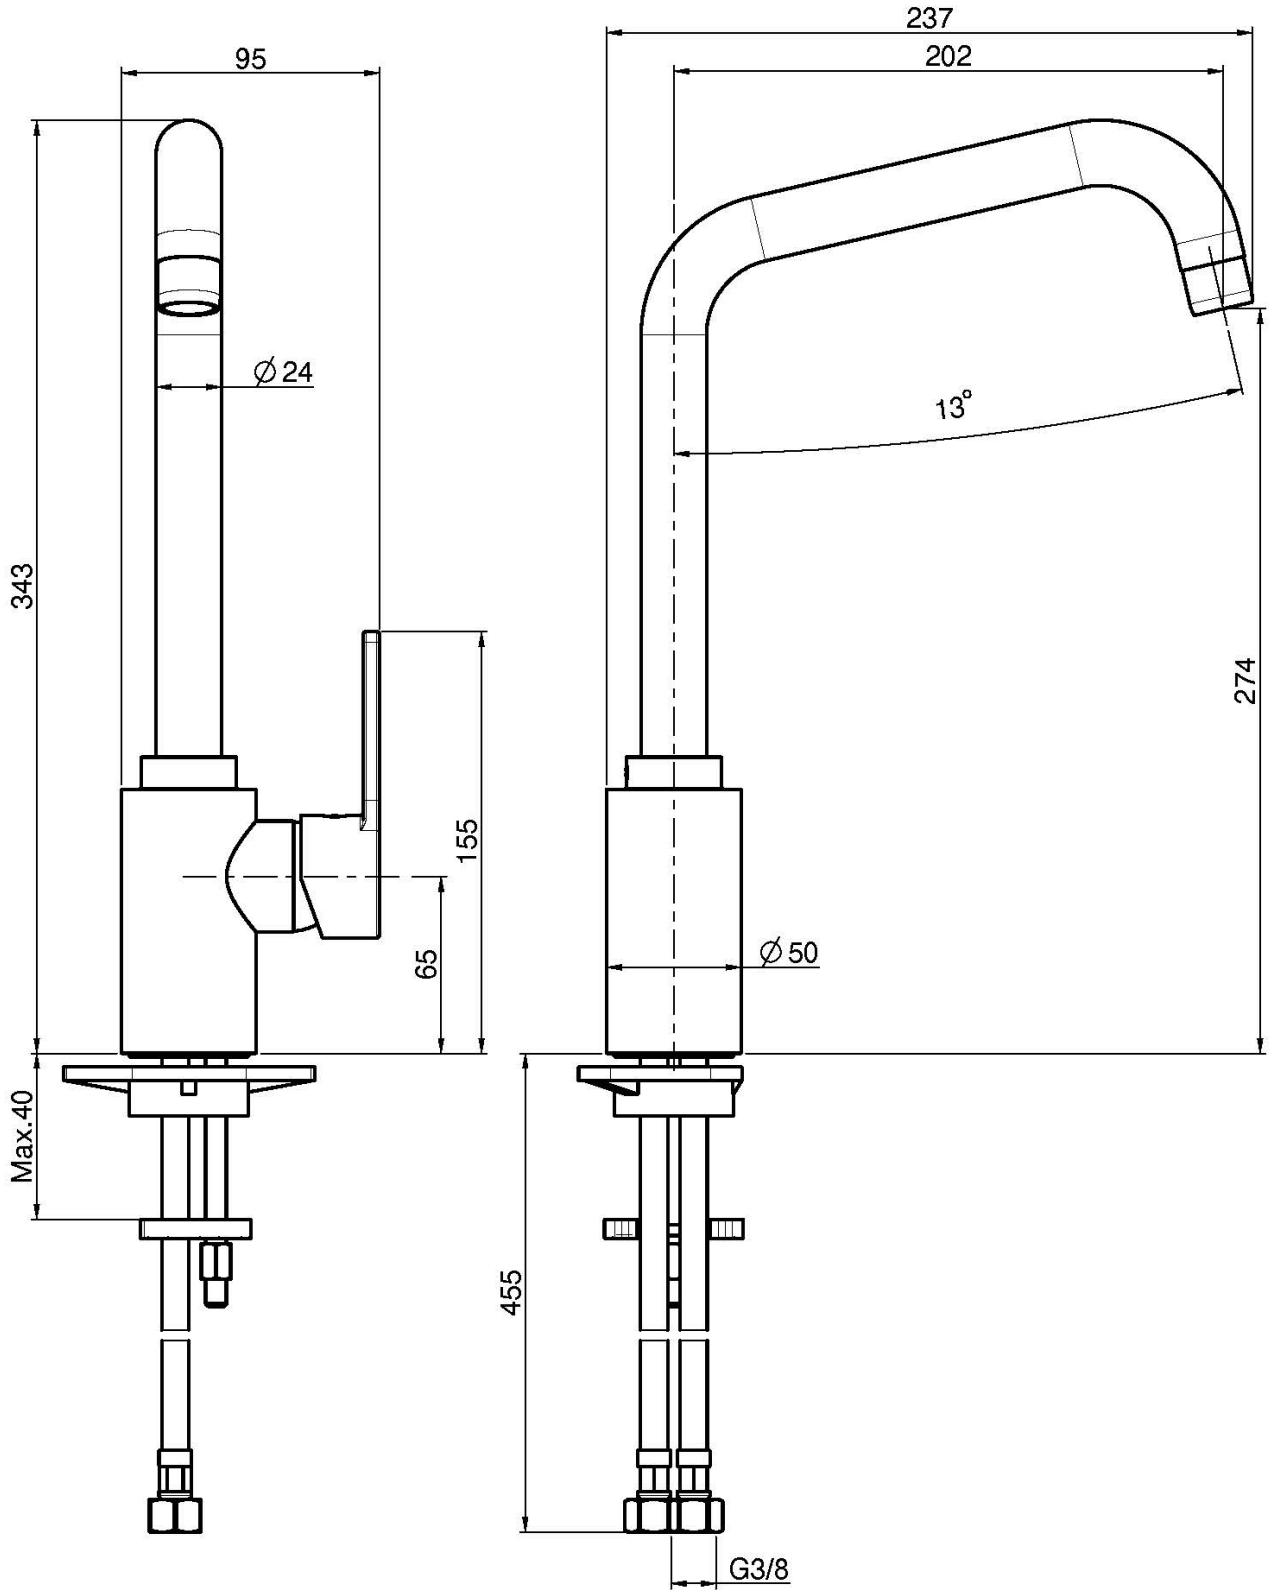

This drawing is the property of FIMA Carlo Frattini. Any complete or partial reproduction, or any transmission to third party without FIMA Carlo Frattini authorization is forbidden.