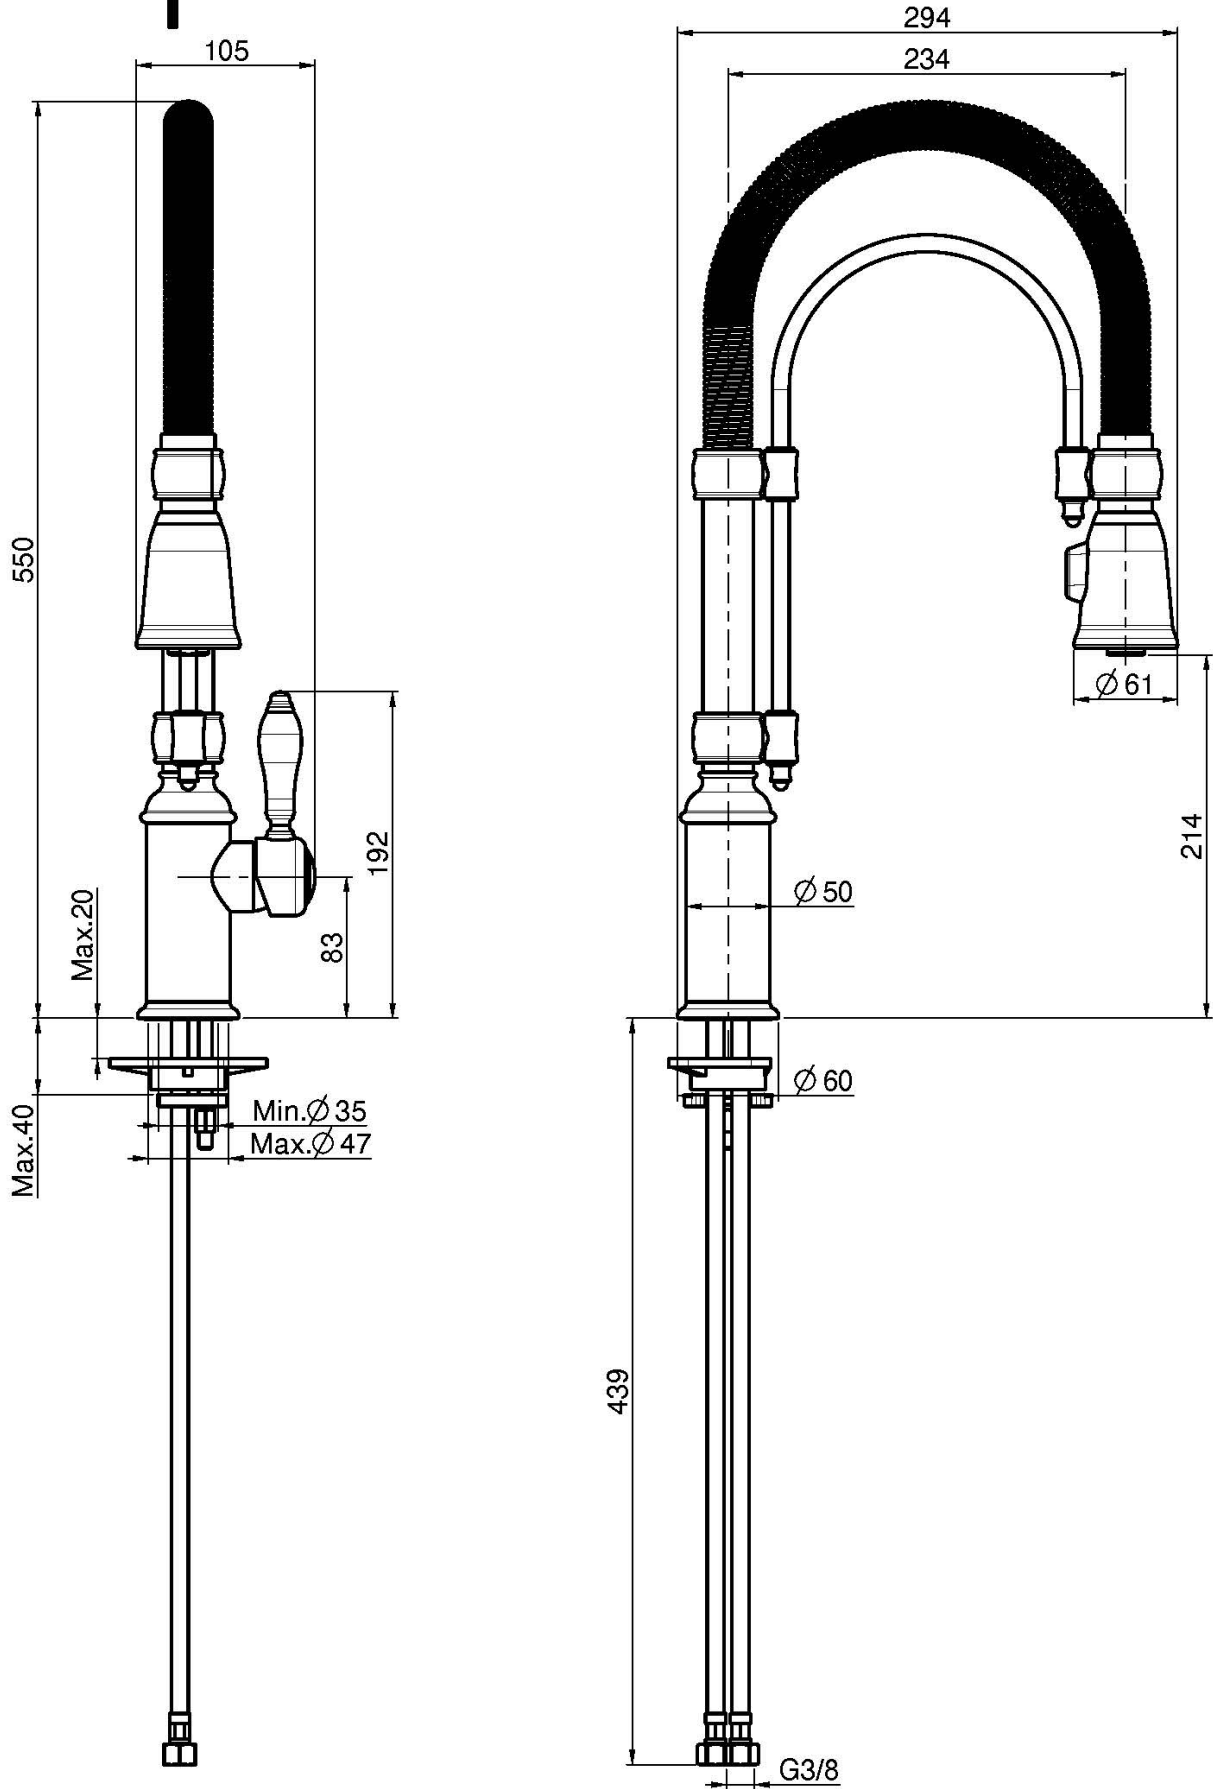

Code F7030

KITCHEN MIXER

- n. 2 flexible hoses
- swivel spout
- 2 jets ABS extractable handshower

Finishing

-  CHROM
CR
-  BRUSHED NICKEL
SN
-  OLD BRONZE
BR
-  ANTIQUE COPPER
RA

IMAGE

See the general sales conditions in our current pricelist