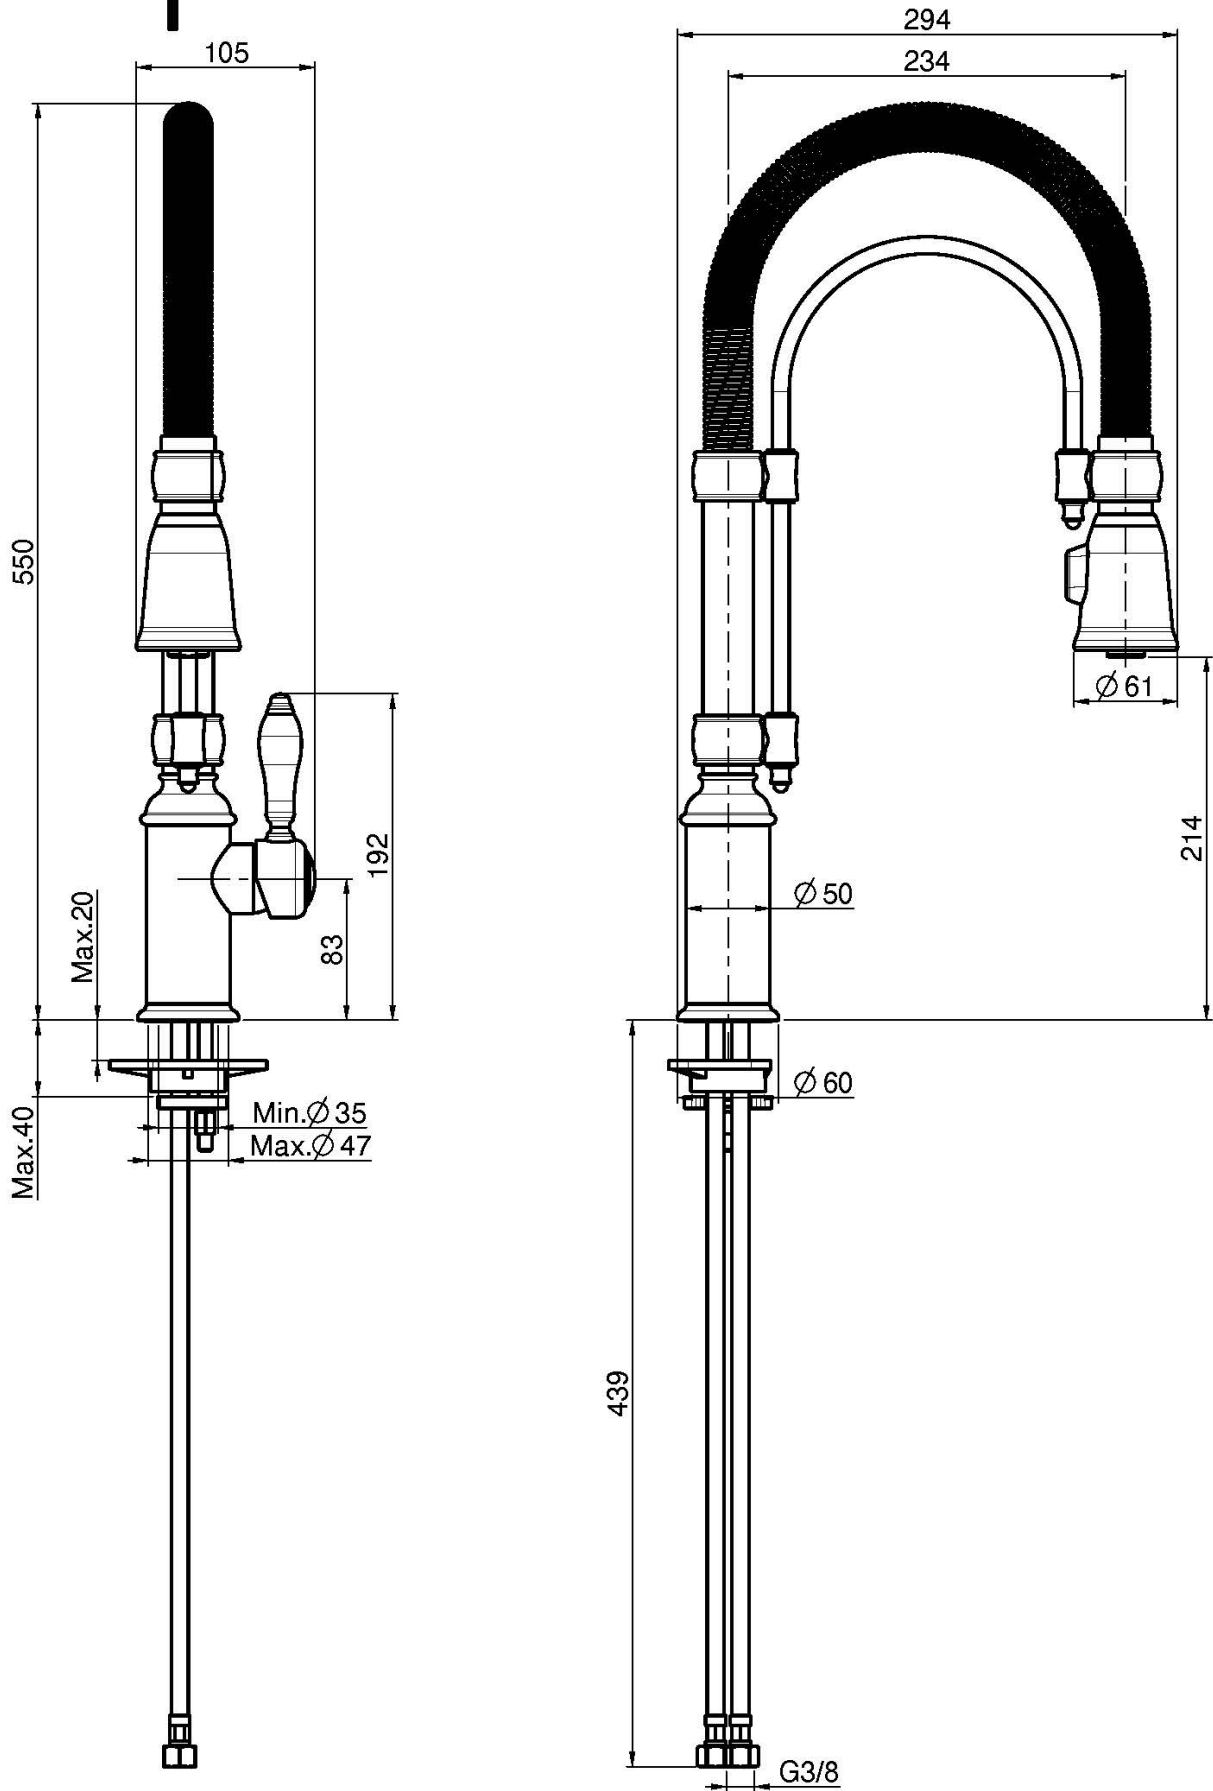

Code F7030

KITCHEN MIXER

- n. 2 flexible hoses
- swivel spout
- 2 jets ABS extractable handshower

Finishing

-  CHROM
CR
-  BRUSHED NICKEL
SN
-  OLD BRONZE
BR
-  ANTIQUE COPPER
RA

IMAGE

See the general sales conditions in our current pricelist