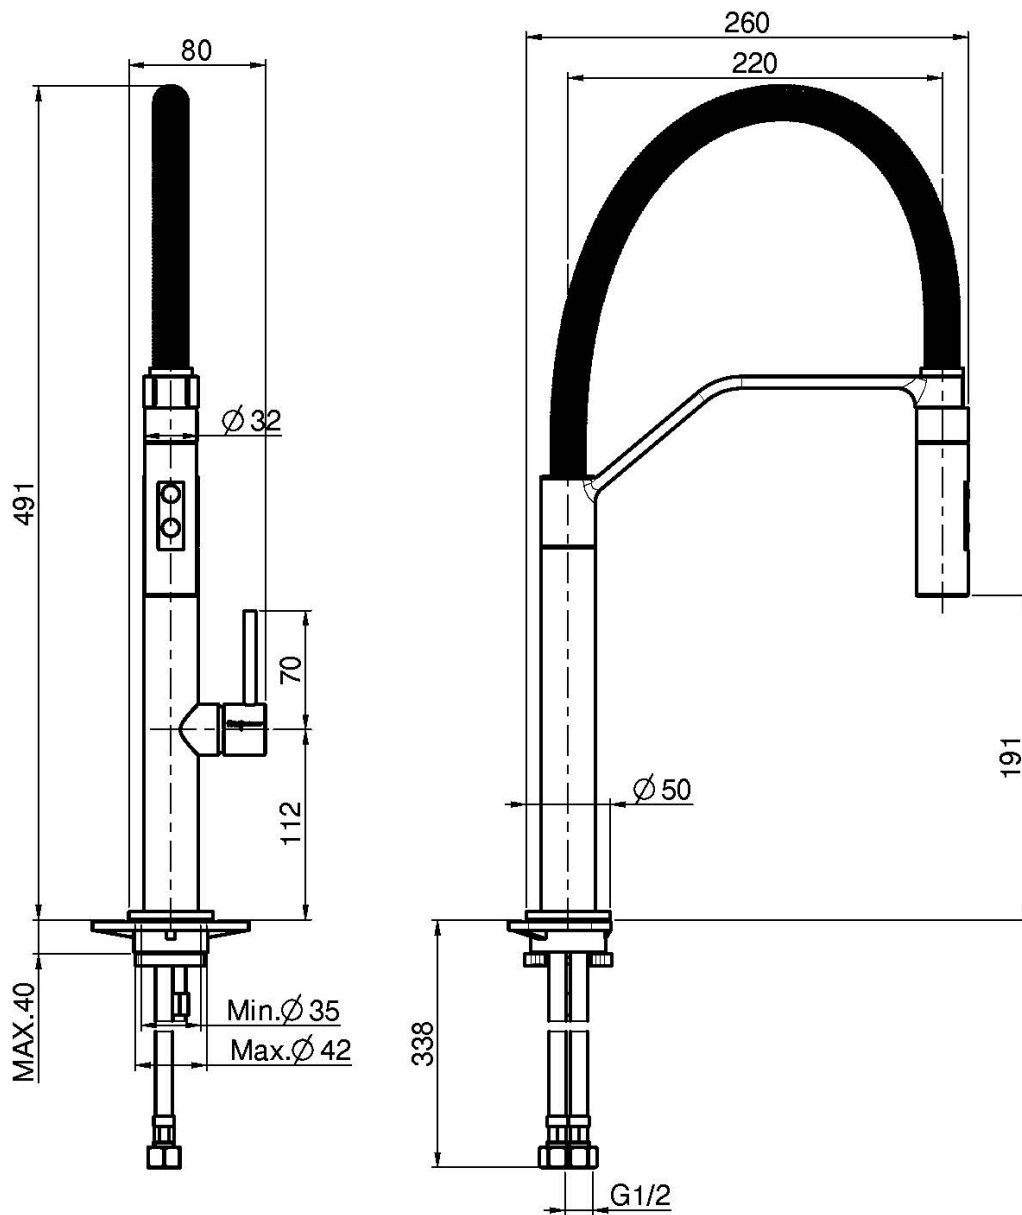

This drawing is the property of FIMA Carlo Frattini. Any complete or partial reproduction, or any transmission to third party without FIMA Carlo Frattini authorization is forbidden.