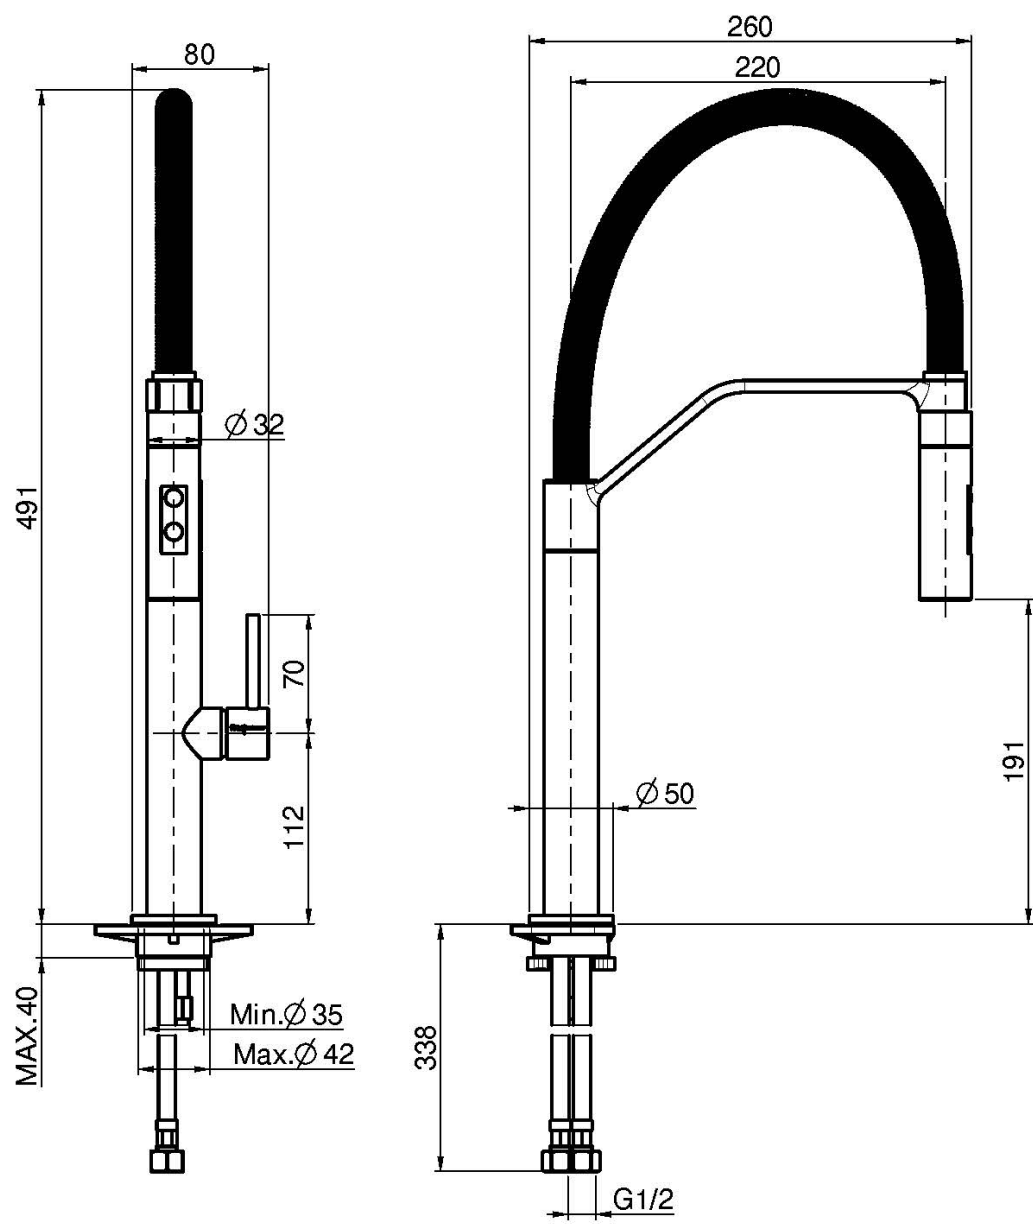

Code F7047/1

KITCHEN MIXER FLEXI

- n. 2 flexible hoses
- swivel spout
- ABS extractable handshower
- black spring

Finishing

-  CHROM
CR
-  BRUSHED NICKEL
SN
-  WHITE MATT
BS
-  BLACK MATT
NS

IMAGE

See the general sales conditions in our current pricelist