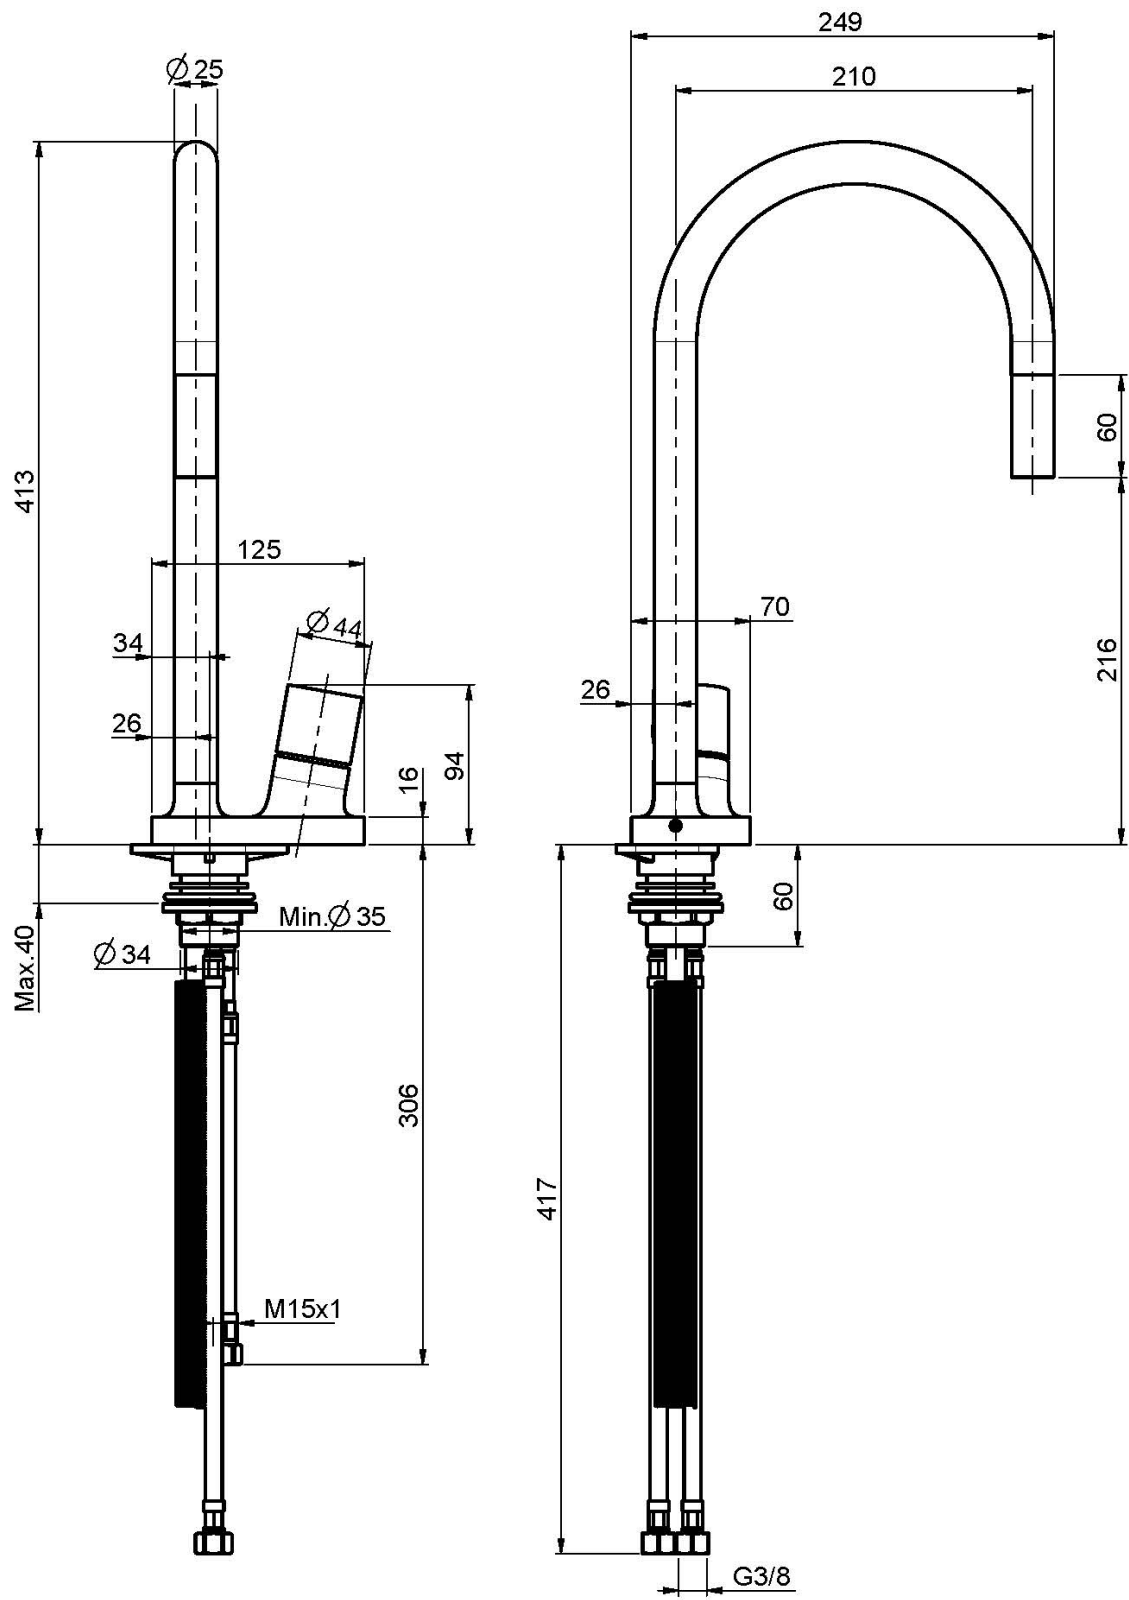

This drawing is the property of FIMA Carlo Frattini. Any complete or partial reproduction, or any transmission to third party without FIMA Carlo Frattini authorization is forbidden.