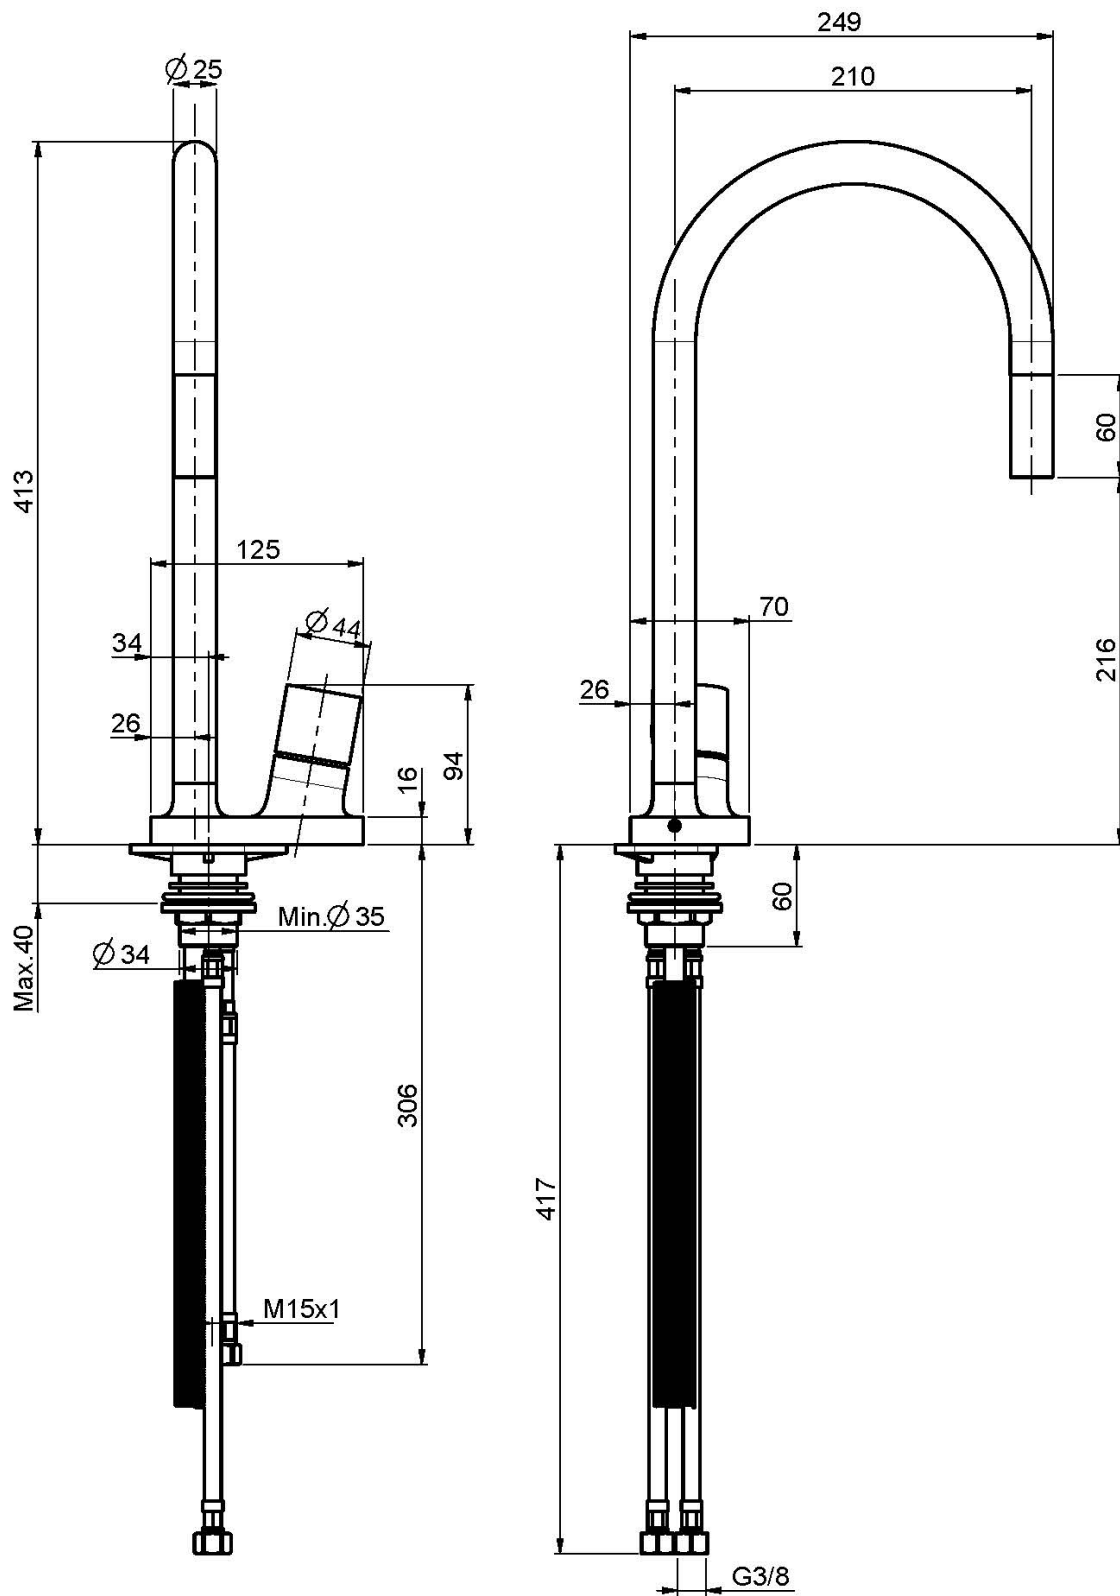

This drawing is the property of FIMA Carlo Frattini. Any complete or partial reproduction, or any transmission to third party without FIMA Carlo Frattini authorization is forbidden.