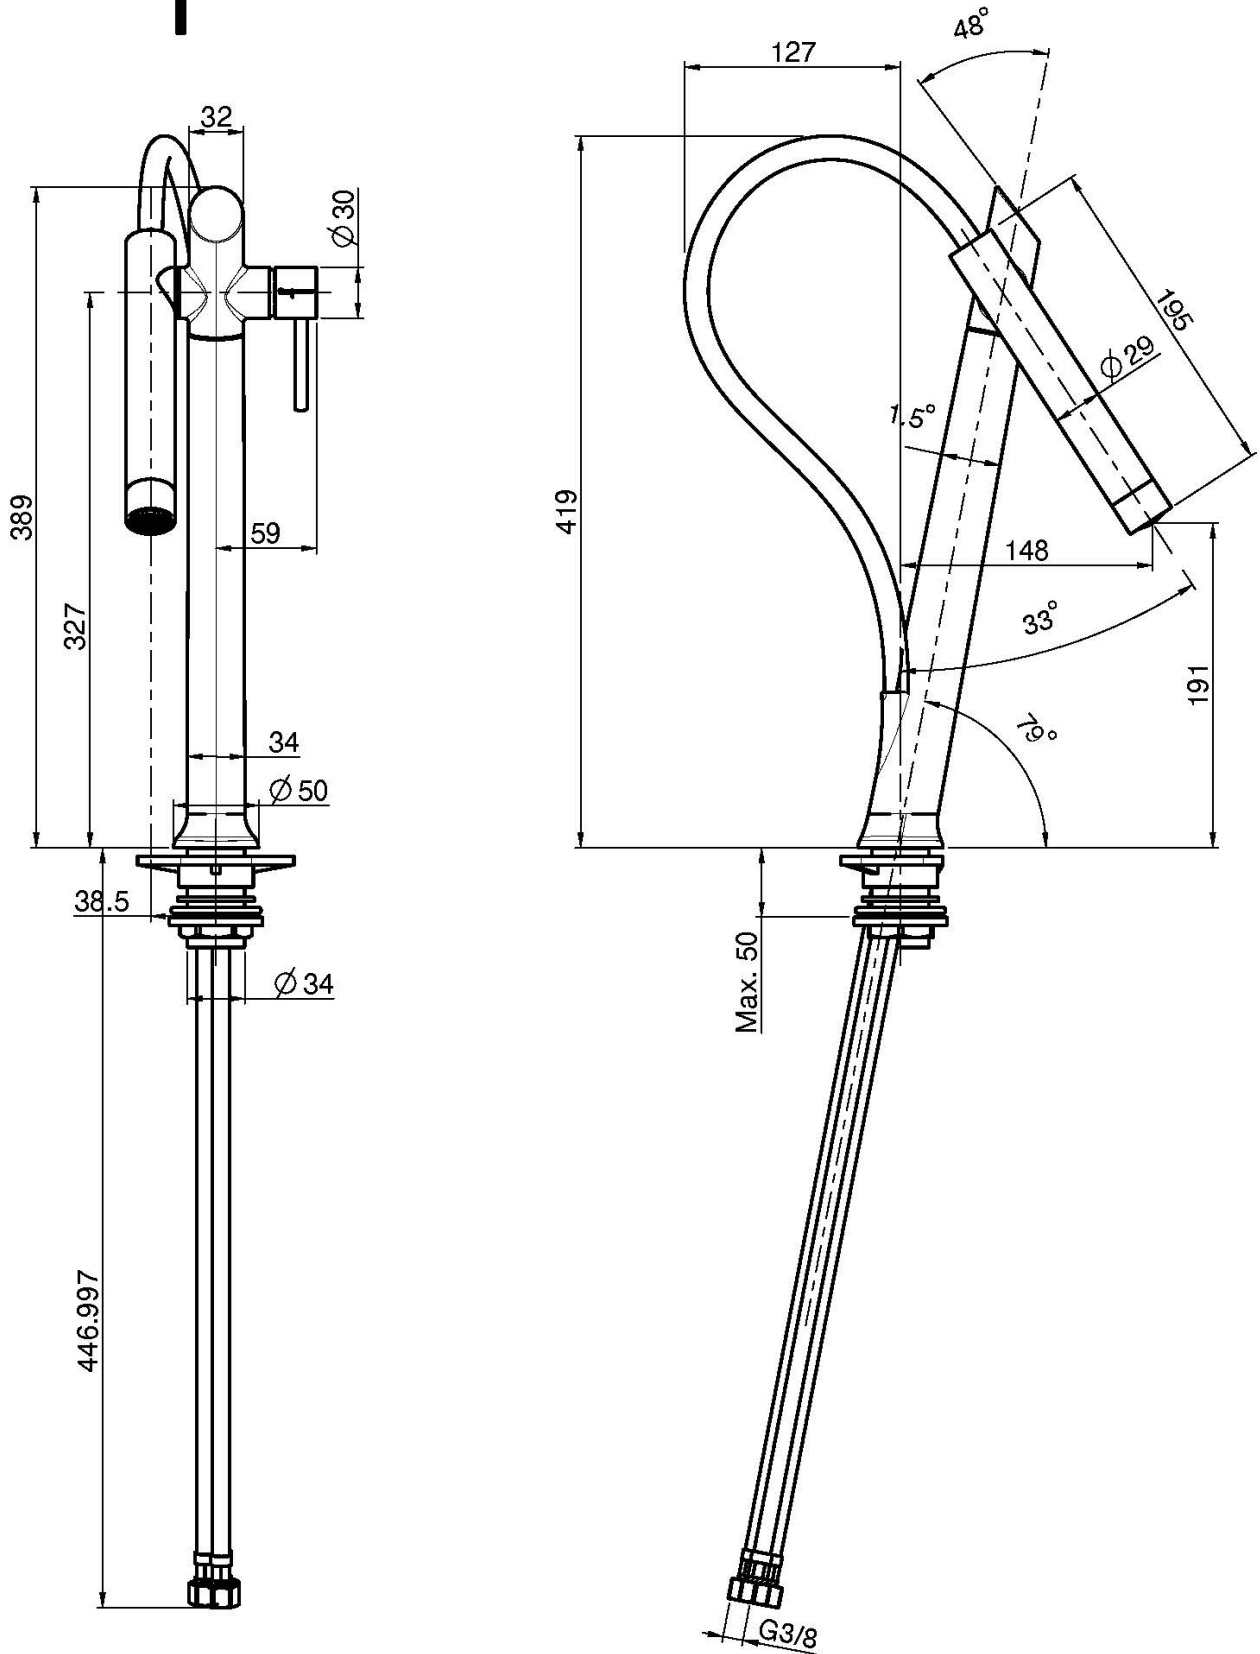

This drawing is the property of FIMA Carlo Frattini. Any complete or partial reproduction, or any transmission to third party without FIMA Carlo Frattini authorization is forbidden.