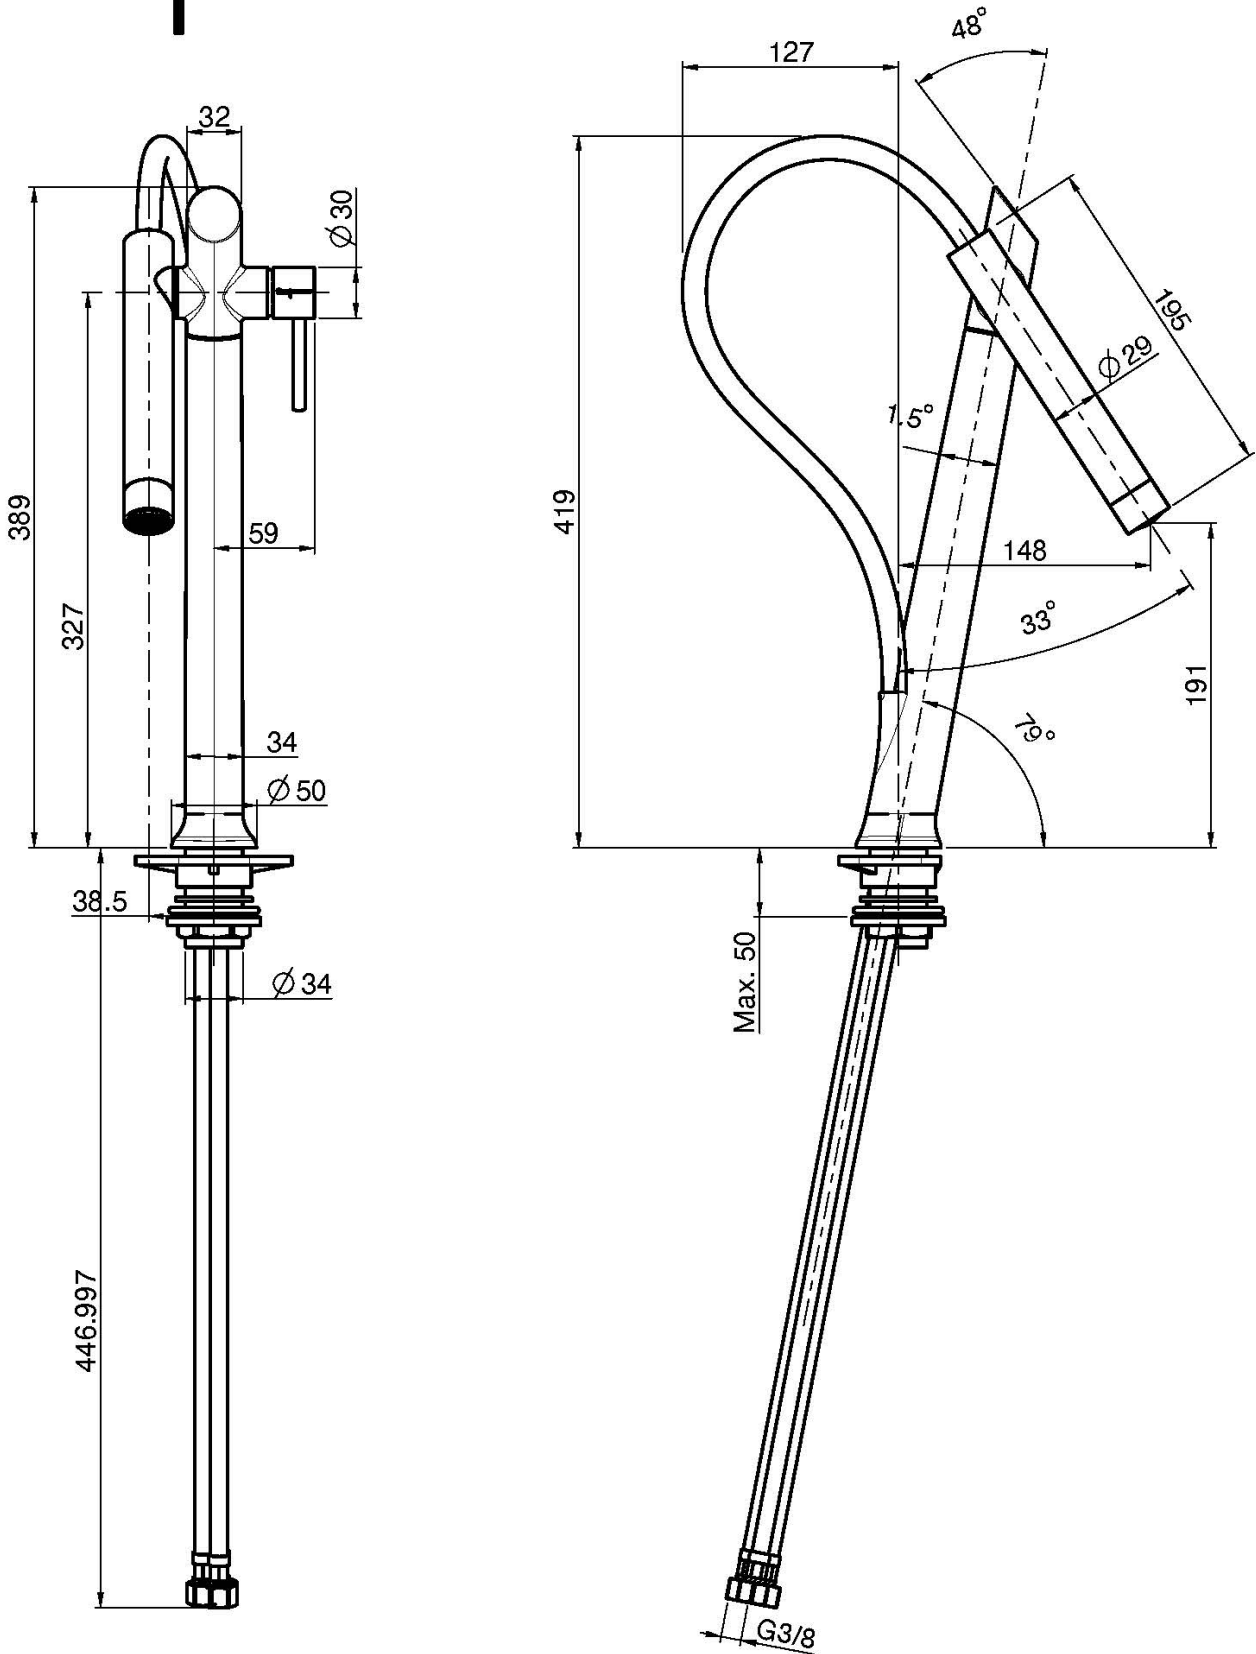

This drawing is the property of FIMA Carlo Frattini. Any complete or partial reproduction, or any transmission to third party without FIMA Carlo Frattini authorization is forbidden.