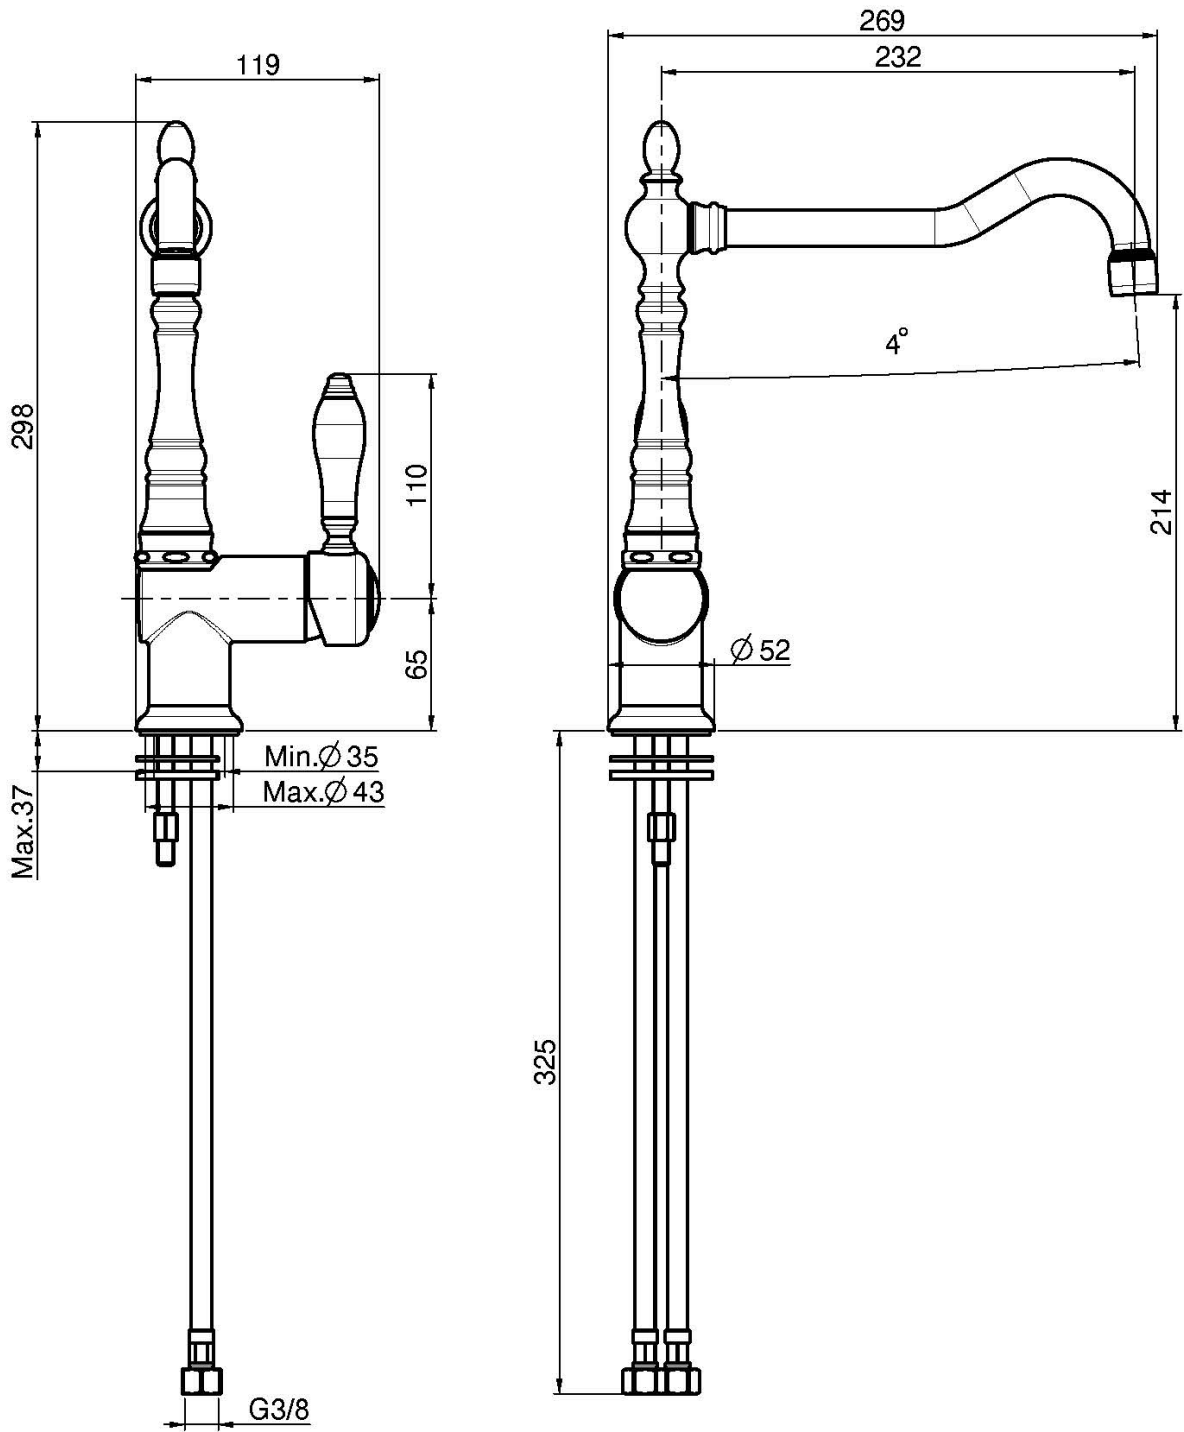

Code F5417N

KITCHEN MIXER HEREND

- n. 2 flexible hoses
- swivel spout

Finishing

-  CHROM
CR
-  BRUSHED NICKEL
SN
-  GOLD
OR
-  OLD BRONZE
BR
-  ANTIQUE COPPER
RA

IMAGE

See the general sales conditions in our current pricelist