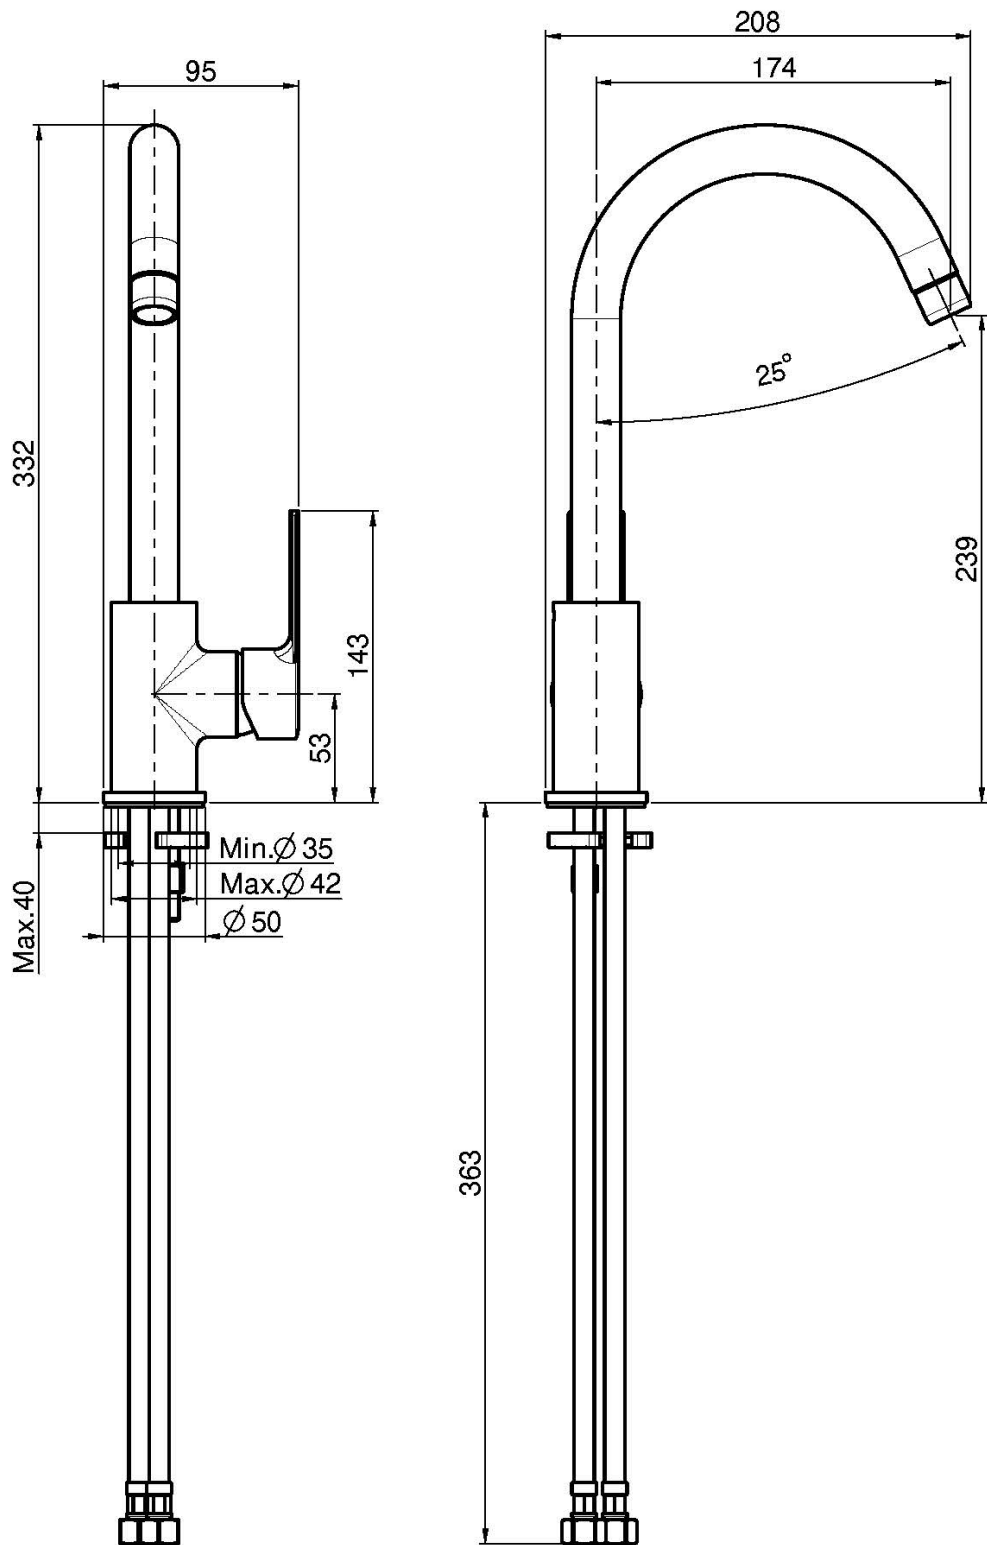

Code F3137/3

KITCHEN MIXER MAST

- n. 2 flexible hoses
- swivel spout

Finishing

-  CHROM
CR
-  BRUSHED NICKEL
SN
-  BLACK CHROME
CN
-  BRUSHED BLACK CHROME
CS
-  WHITE MATT
BS
-  BLACK MATT
NS

IMAGE

See the general sales conditions in our current pricelist