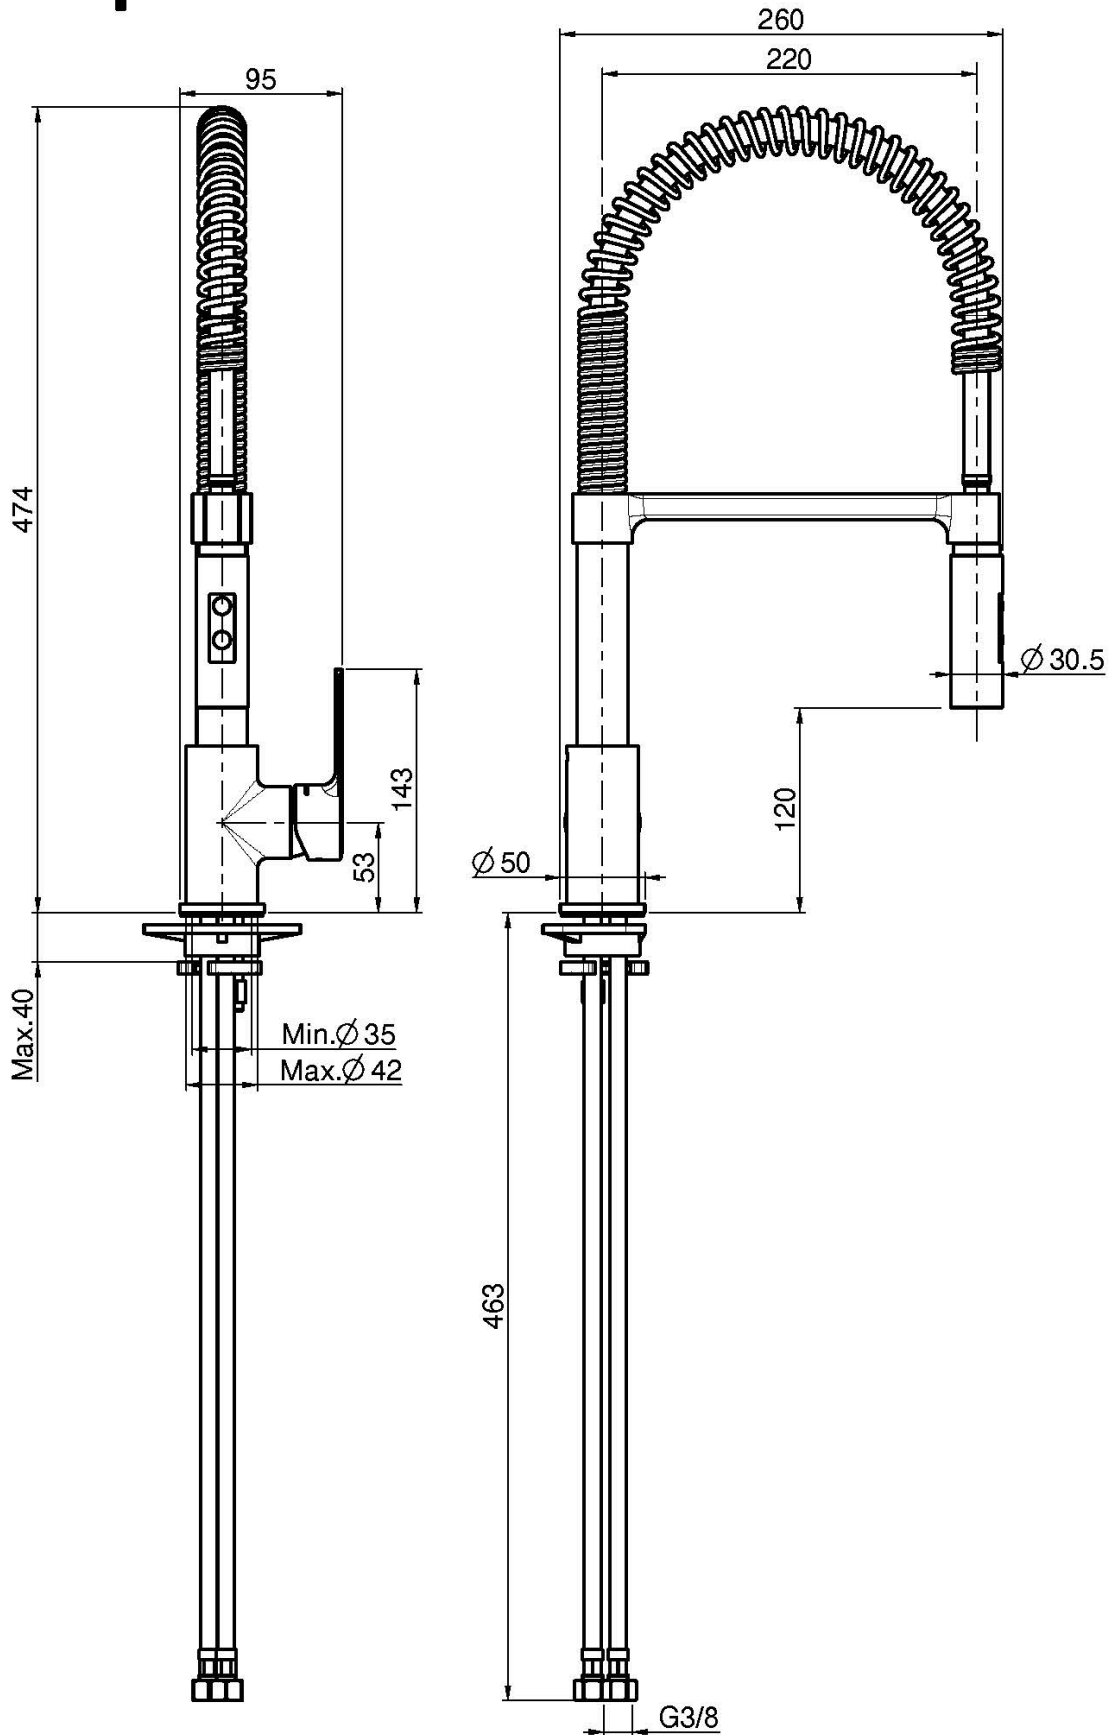

This drawing is the property of FIMA Carlo Frattini. Any complete or partial reproduction, or any transmission to third party without FIMA Carlo Frattini authorization is forbidden.