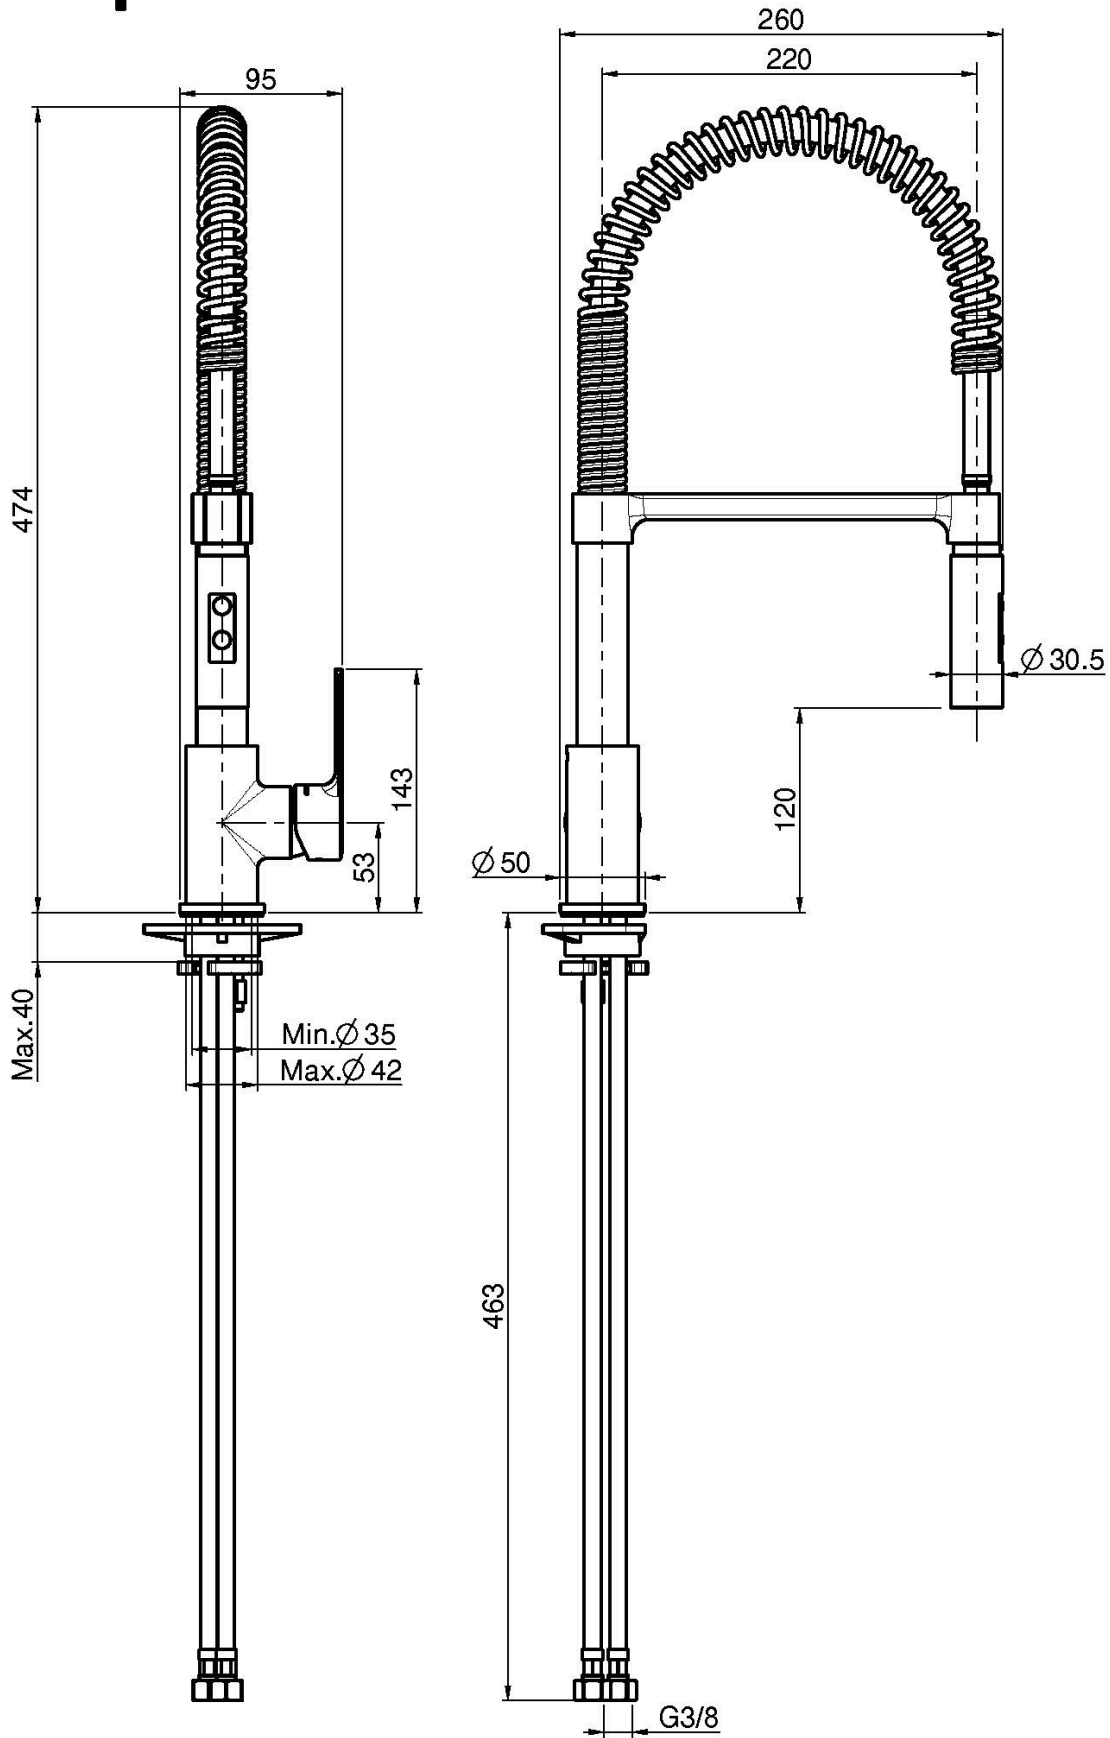

This drawing is the property of FIMA Carlo Frattini. Any complete or partial reproduction, or any transmission to third party without FIMA Carlo Frattini authorization is forbidden.