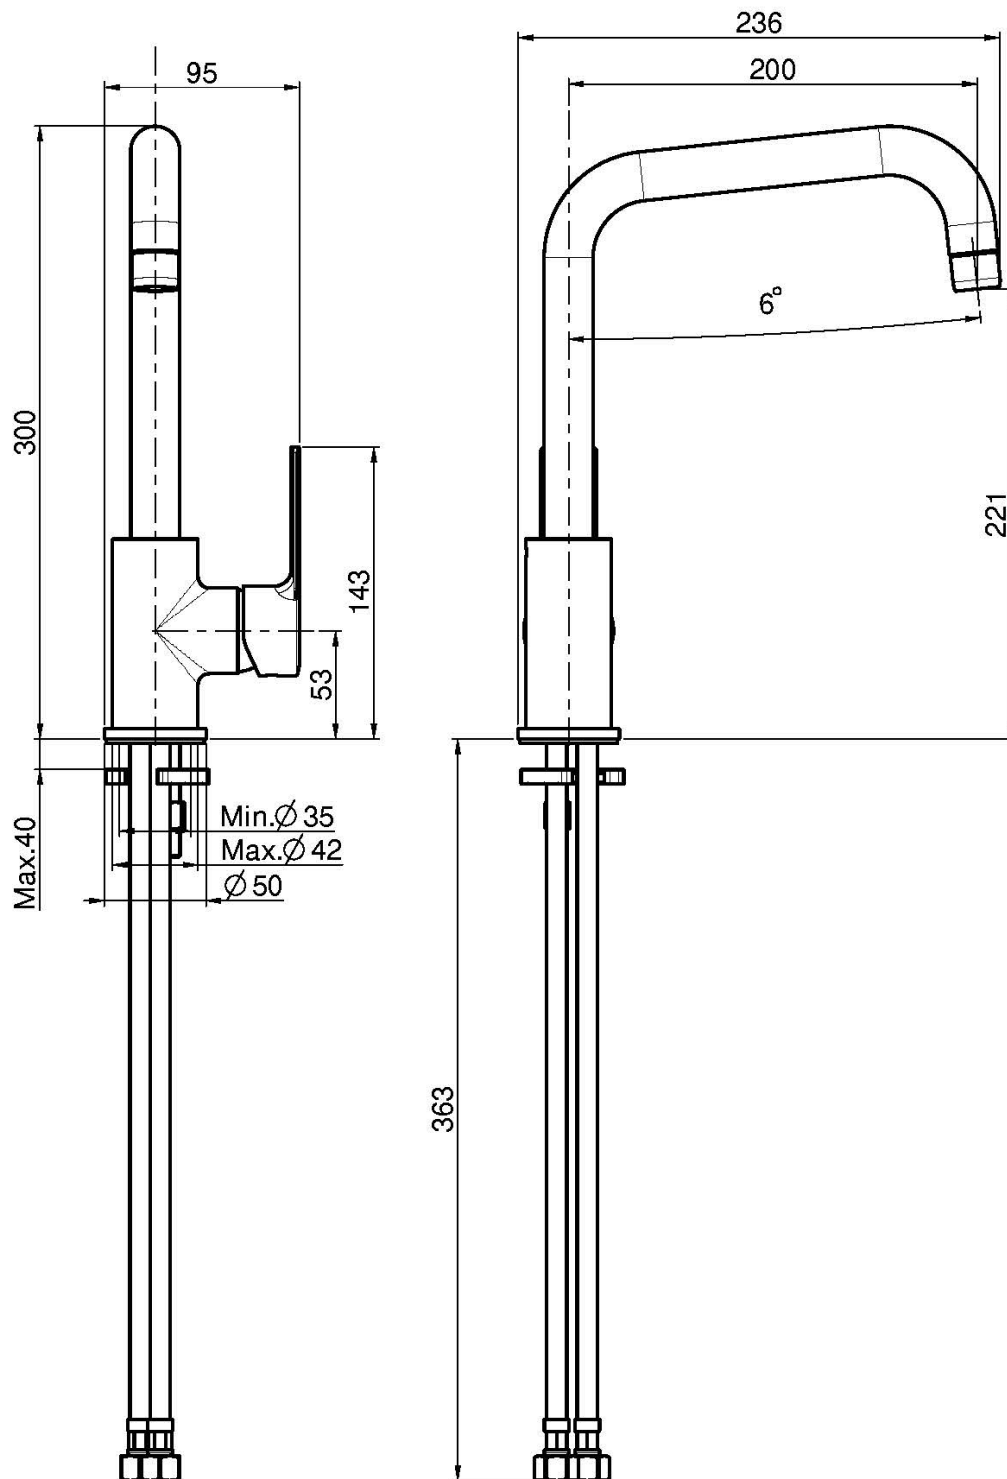

Code F3137/1

KITCHEN MIXER MAST

- swivel spout
- n. 2 flexible hoses

Finishing

-  CHROM
CR
-  BRUSHED NICKEL
SN
-  BLACK CHROME
CN
-  BRUSHED BLACK CHROME
CS
-  WHITE MATT
BS
-  BLACK MATT
NS

IMAGE

See the general sales conditions in our current pricelist