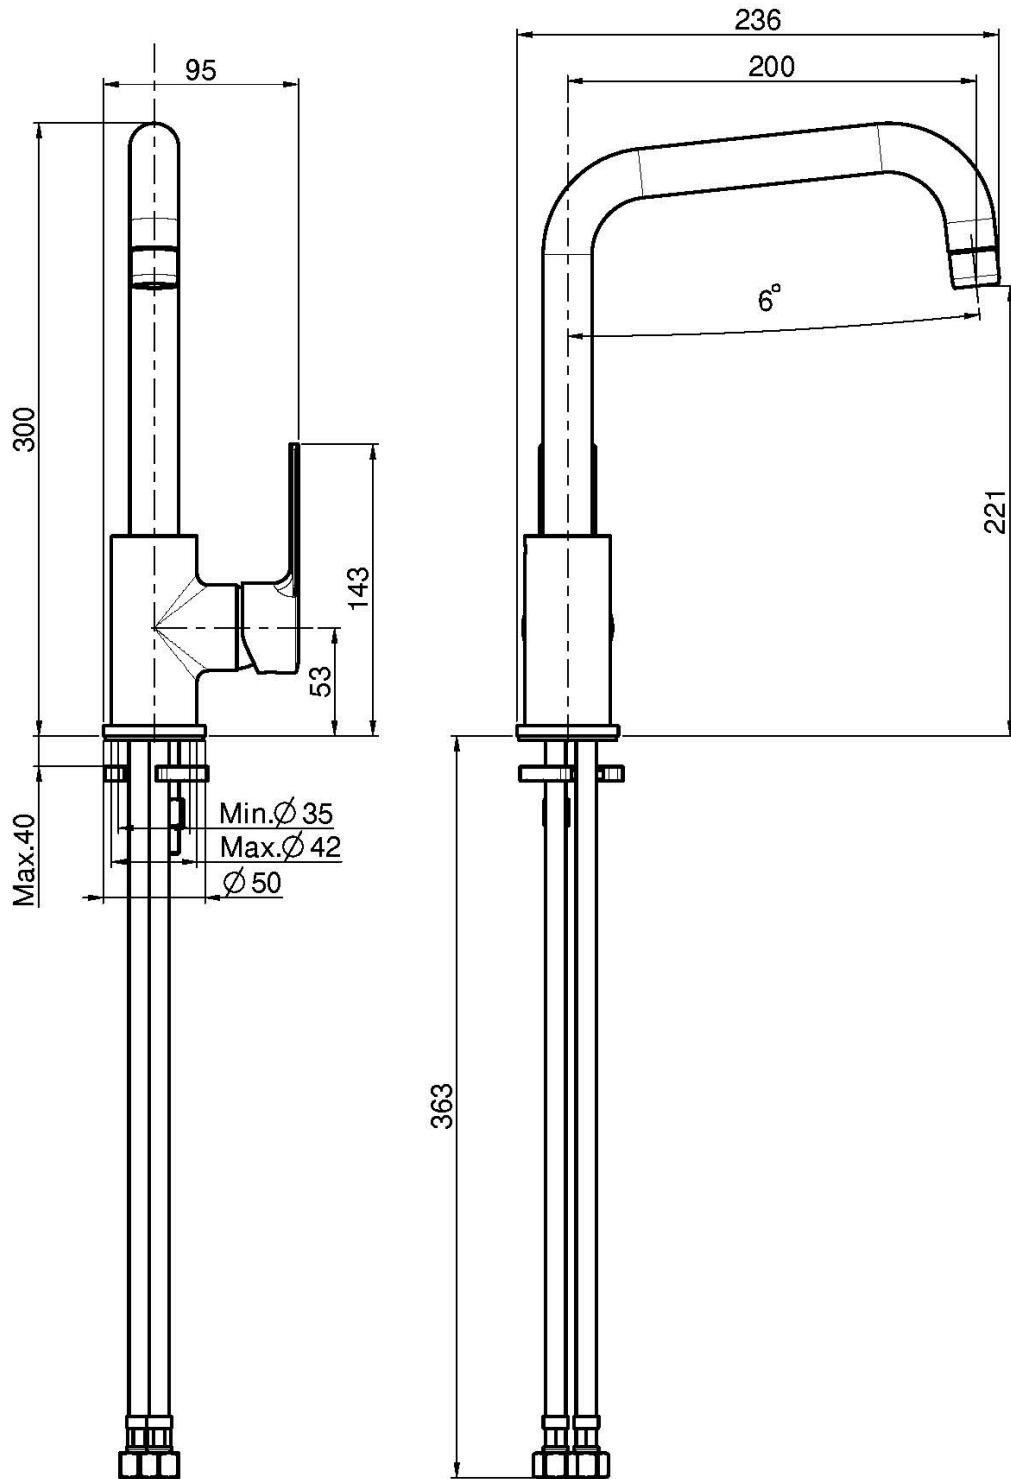

Code F3137/1

KITCHEN MIXER MAST

- swivel spout
- n. 2 flexible hoses

Finishing

-  CHROM
CR
-  BRUSHED NICKEL
SN
-  BLACK CHROME
CN
-  BRUSHED BLACK CHROME
CS
-  WHITE MATT
BS
-  BLACK MATT
NS

IMAGE

See the general sales conditions in our current pricelist