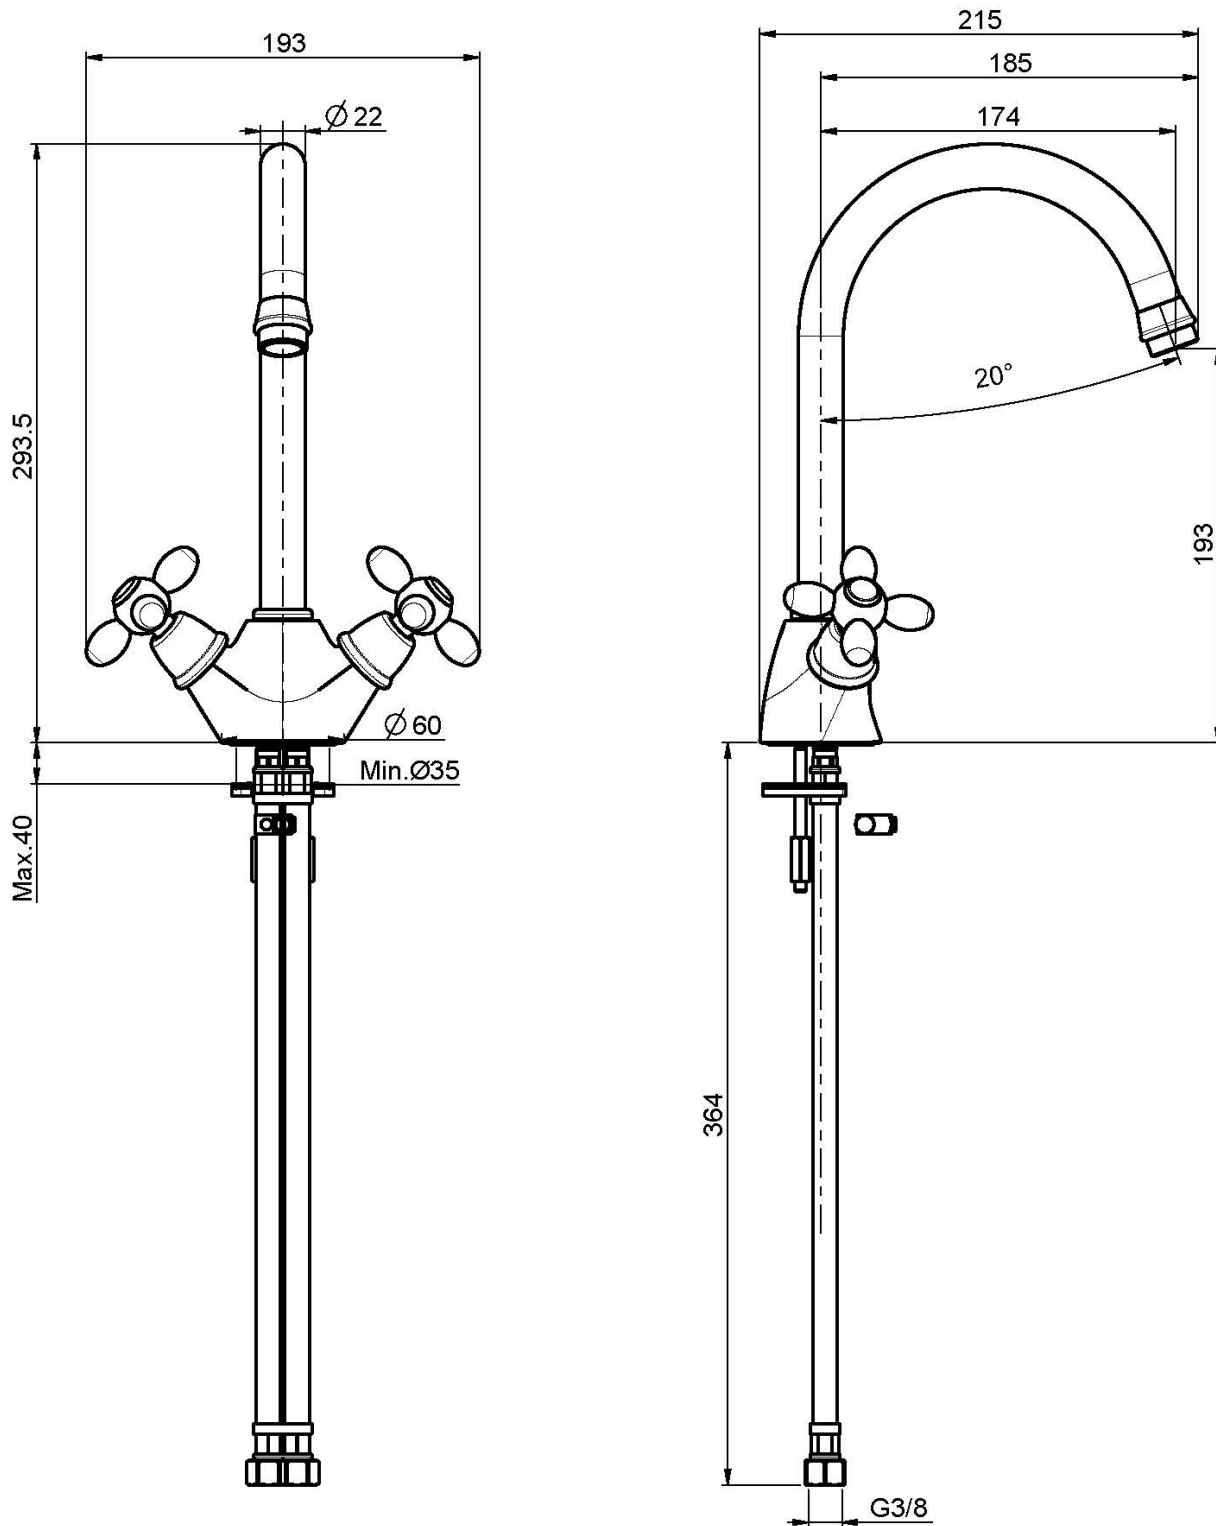

Code F5007

KITCHEN MIXER OLIVIA

- n. 2 flexible hoses
- swivel spout

Finishing

-  CHROM
CR
-  BRUSHED NICKEL
SN
-  GOLD
OR
-  OLD BRONZE
BR
-  ANTIQUE COPPER
RA

IMAGE

See the general sales conditions in our current pricelist