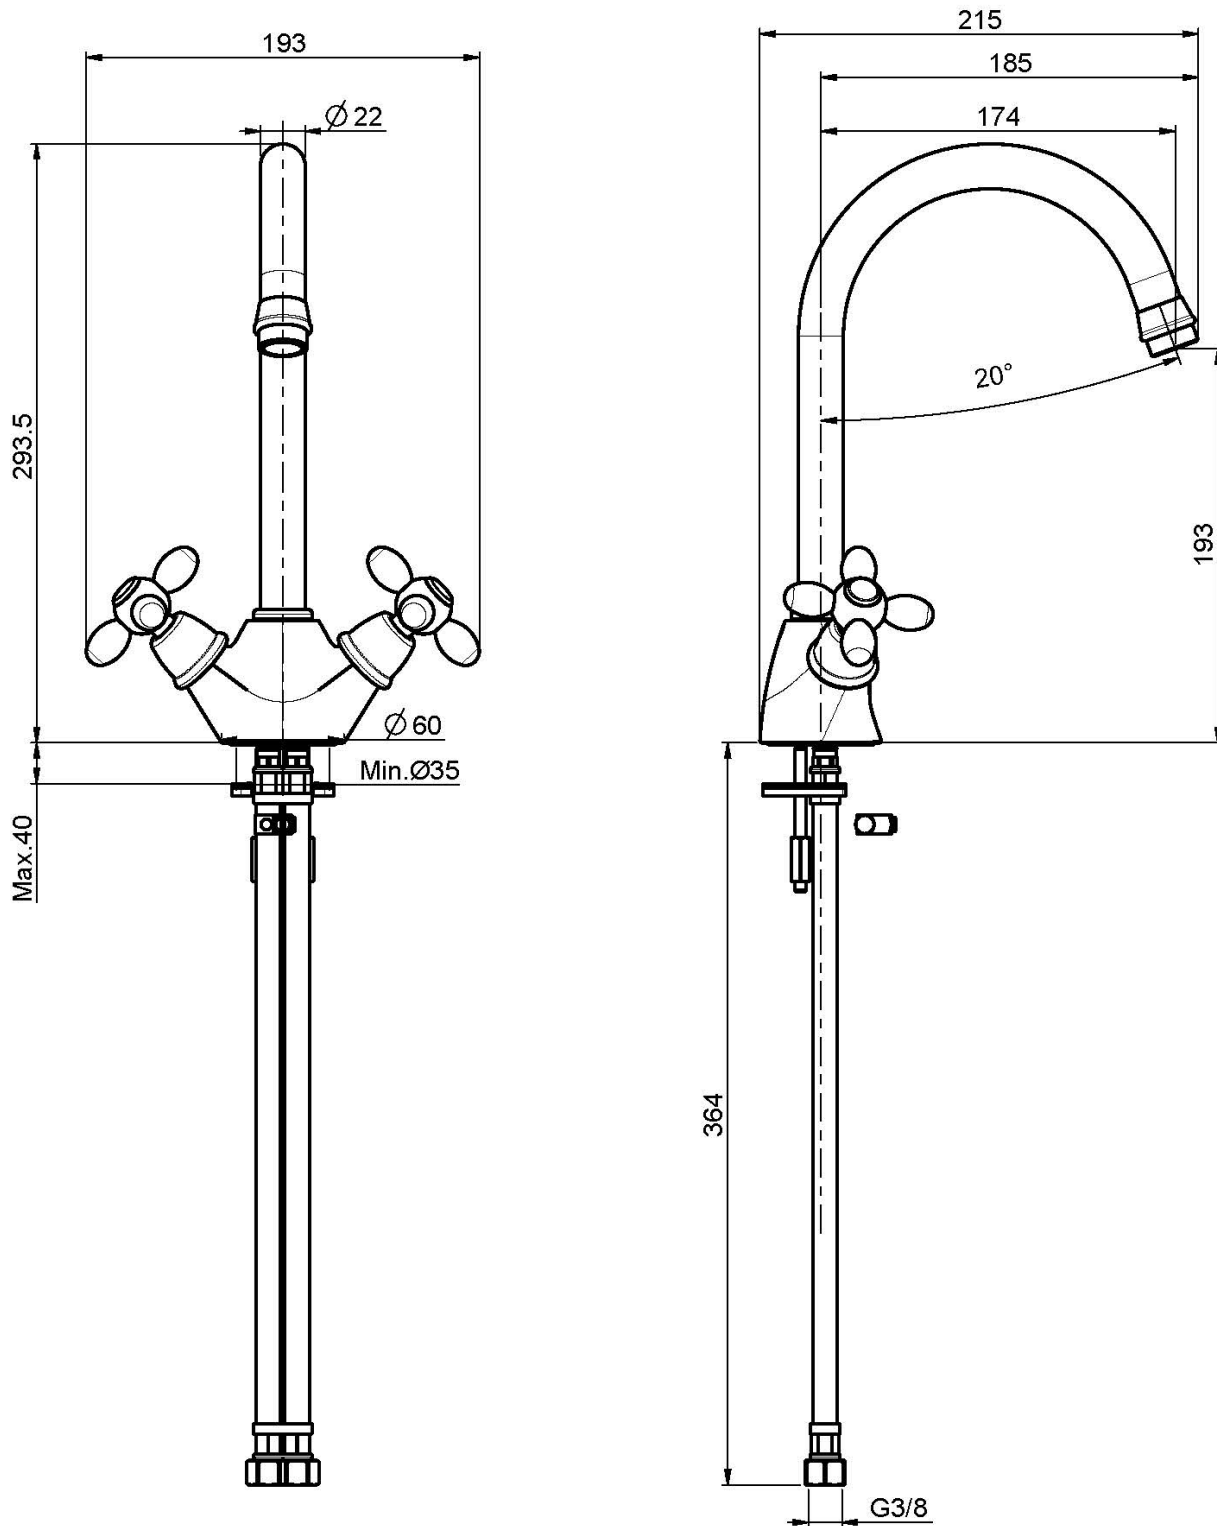

Code F5007

KITCHEN MIXER OLIVIA

- n. 2 flexible hoses
- swivel spout

Finishing

-  CHROM
CR
-  BRUSHED NICKEL
SN
-  GOLD
OR
-  OLD BRONZE
BR
-  ANTIQUE COPPER
RA

IMAGE

See the general sales conditions in our current pricelist