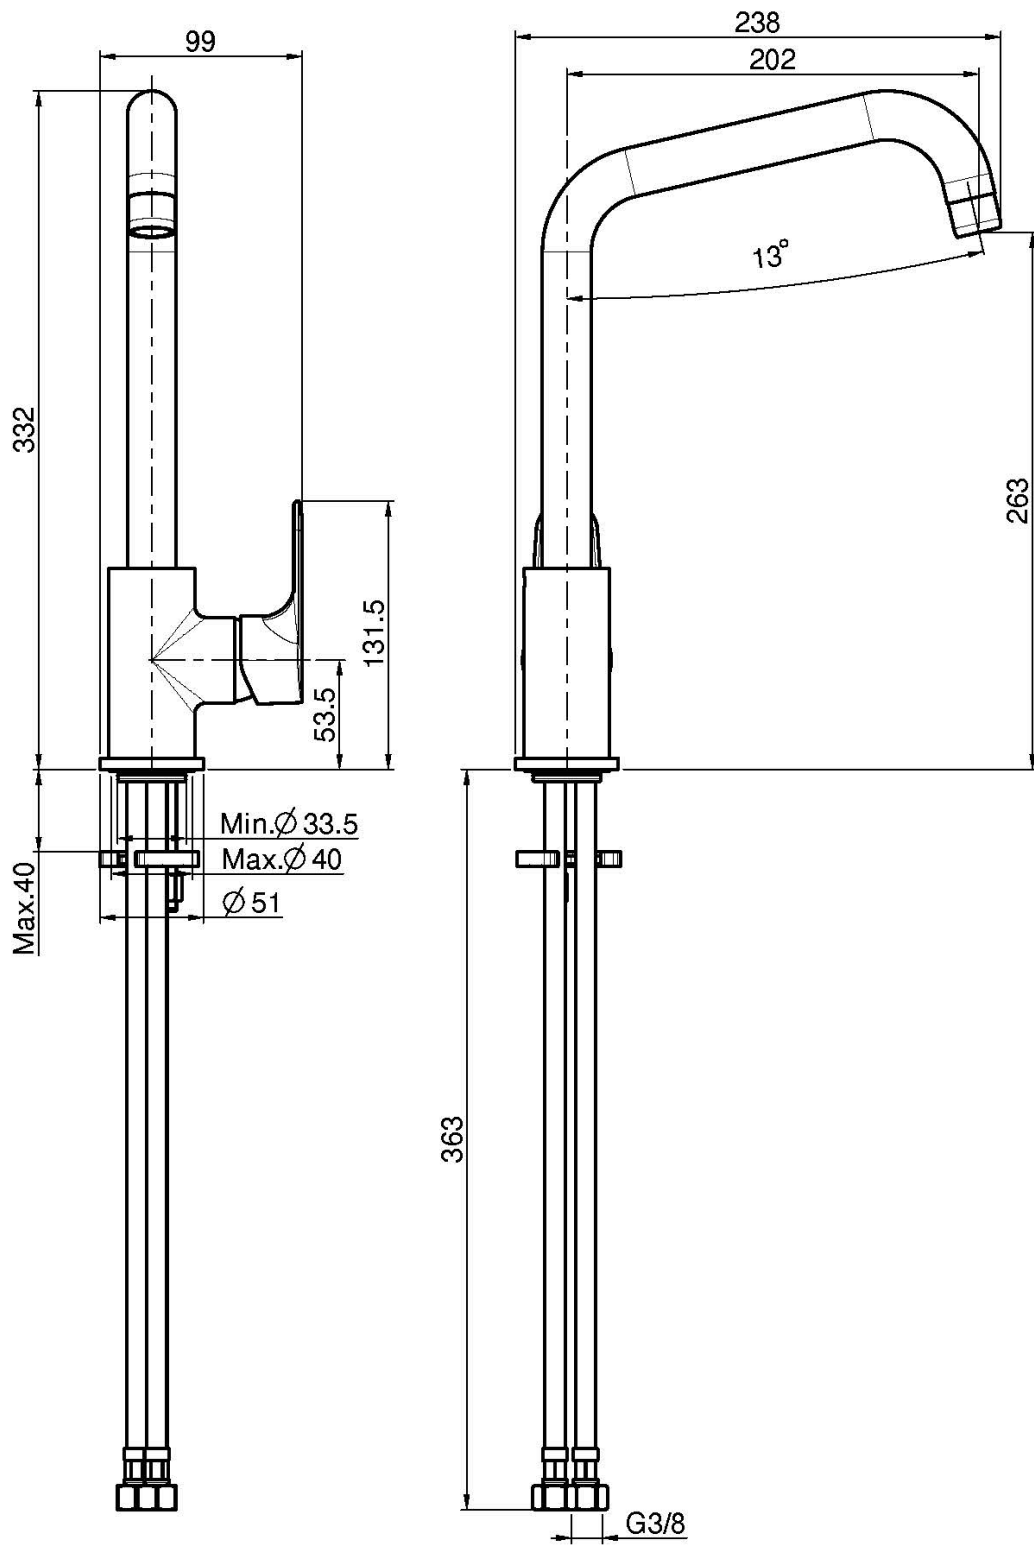

Code F3837/1R

KITCHEN MIXER SERIE 22

- swivel spout
- n. 2 flexible hoses

Finishing

 CHROM
CR

IMAGE

See the general sales conditions in our current pricelist

This drawing is the property of FIMA Carlo Frattini. Any complete or partial reproduction, or any transmission to third party without FIMA Carlo Frattini authorization is forbidden.