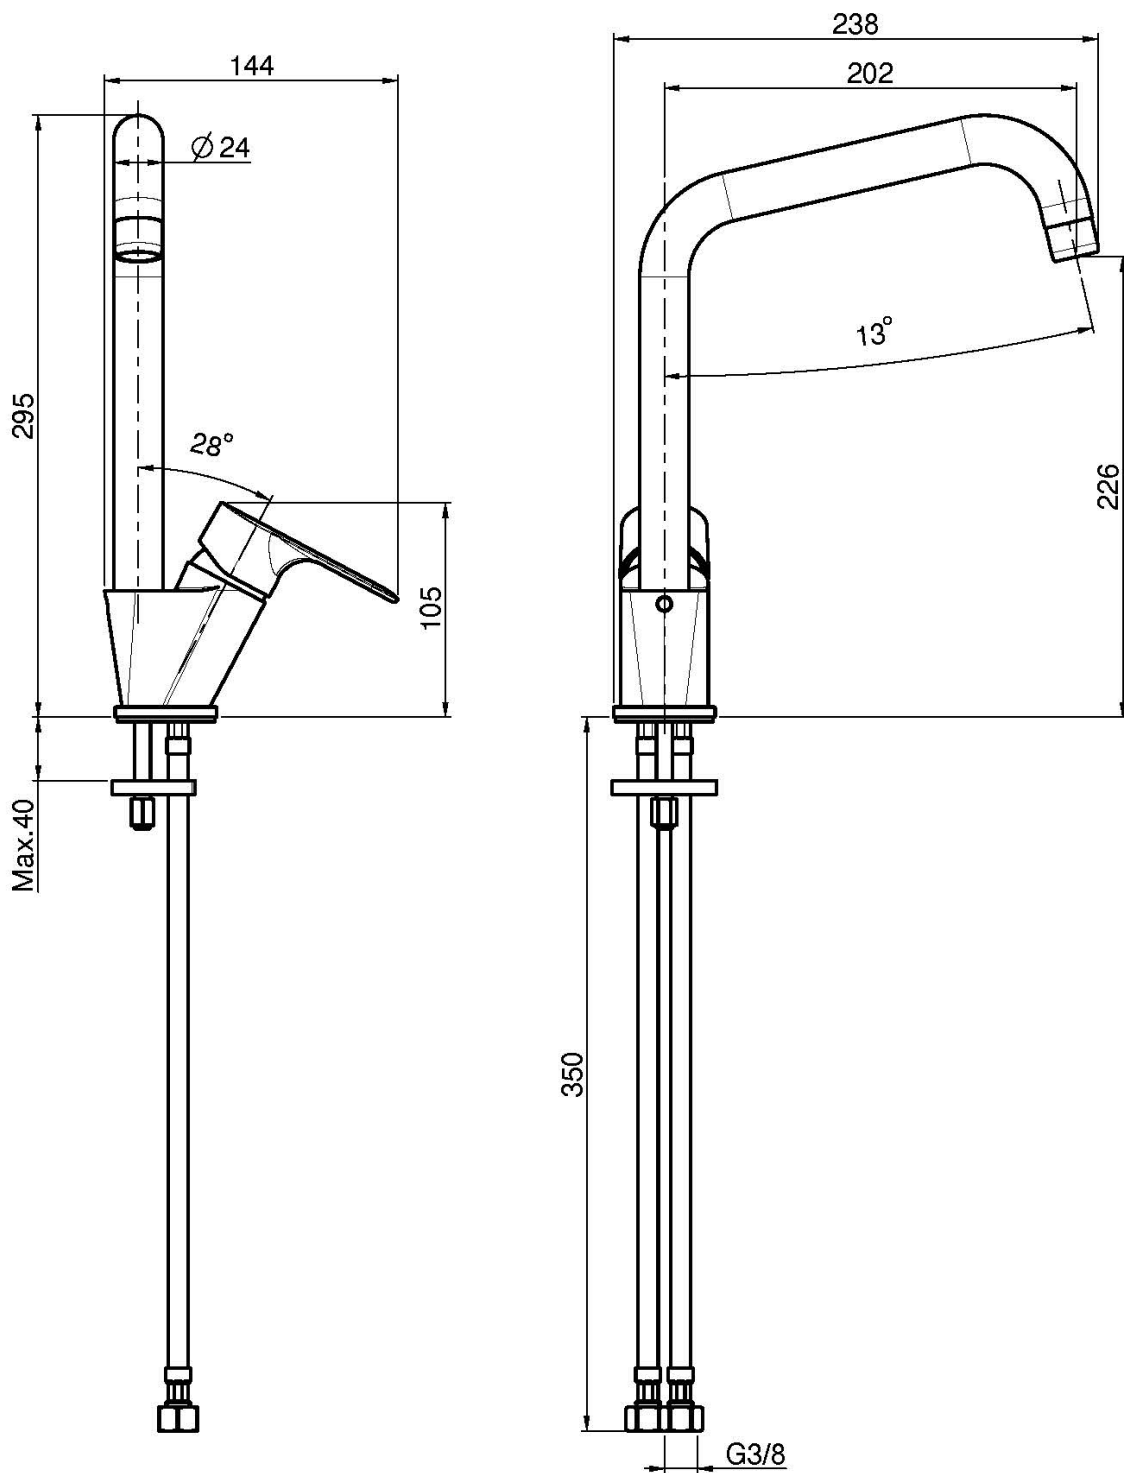

Code F3847/1

KITCHEN MIXER SERIE 22

- swivel spout
- n. 2 flexible hoses

Finishing

 CHROM
CR

IMAGE

See the general sales conditions in our current pricelist

This drawing is the property of FIMA Carlo Frattini. Any complete or partial reproduction, or any transmission to third party without FIMA Carlo Frattini authorization is forbidden.