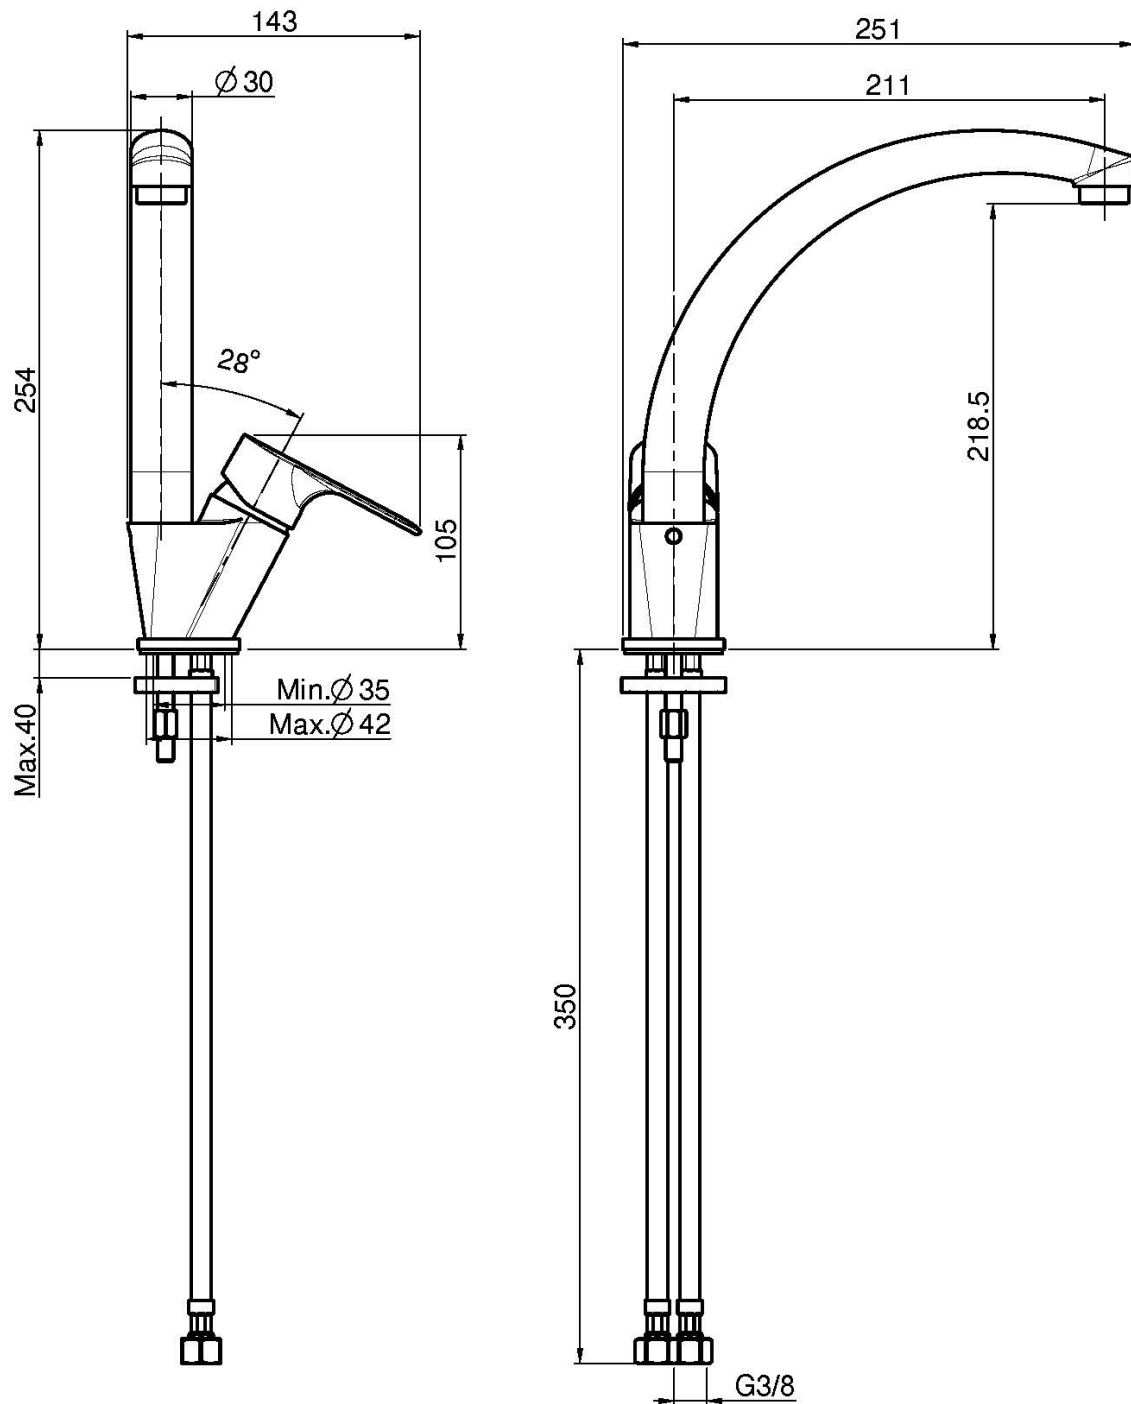

Code F3847/2

KITCHEN MIXER SERIE 22

- swivel spout
- n. 2 flexible hoses

Finishing

 CHROM
CR

IMAGE

See the general sales conditions in our current pricelist

This drawing is the property of FIMA Carlo Frattini. Any complete or partial reproduction, or any transmission to third party without FIMA Carlo Frattini authorization is forbidden.