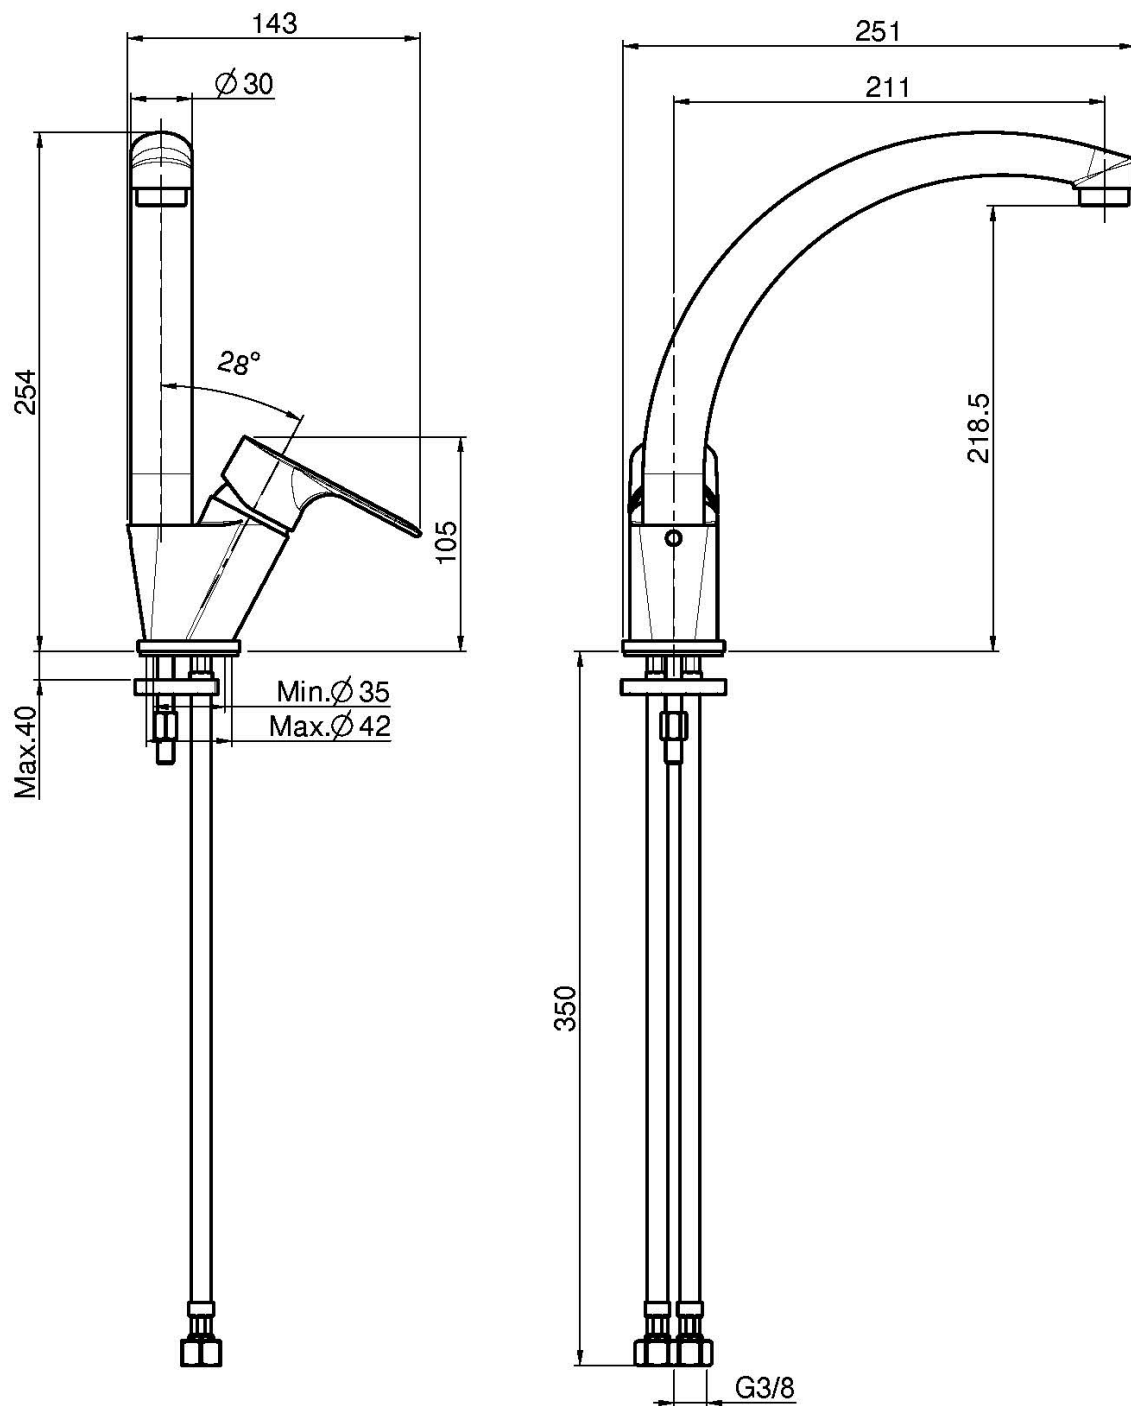

This drawing is the property of FIMA Carlo Frattini. Any complete or partial reproduction, or any transmission to third party without FIMA Carlo Frattini authorization is forbidden.