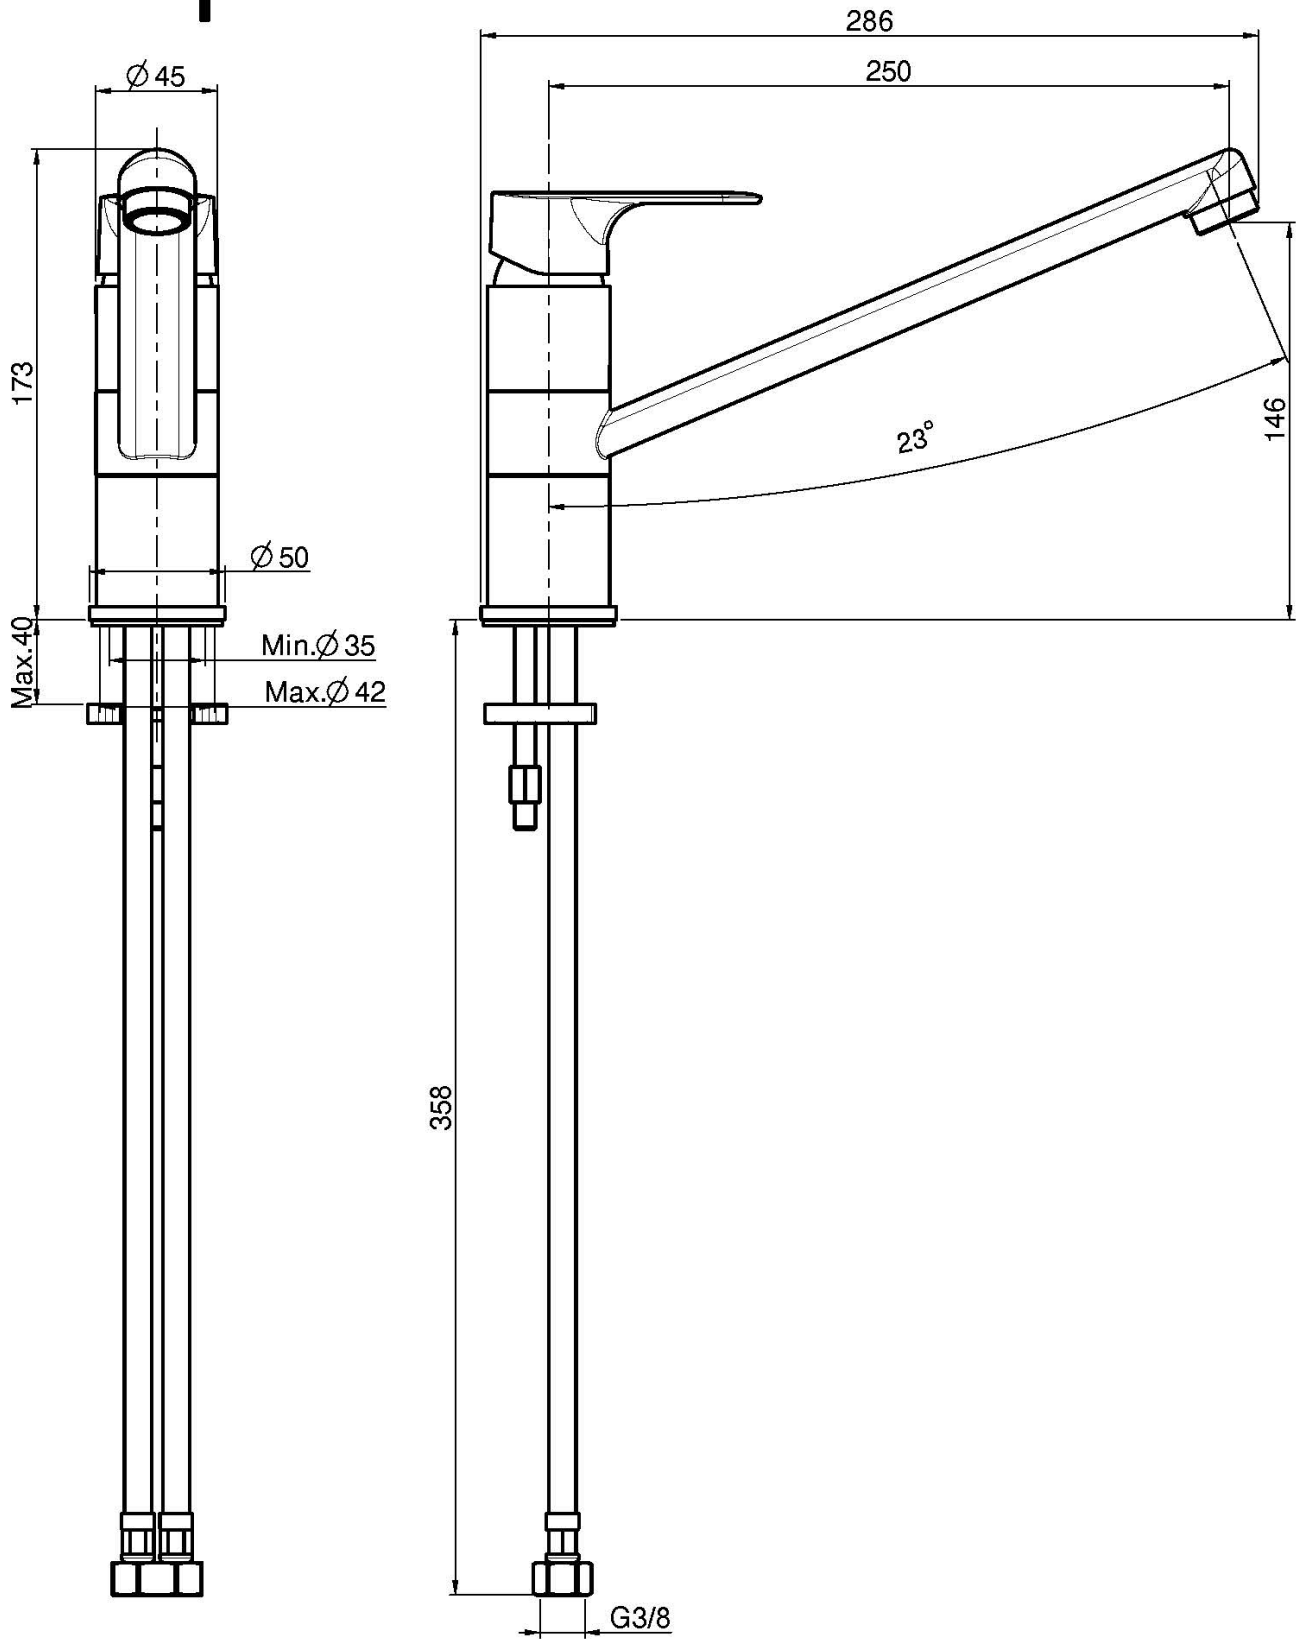

Code F3897

KITCHEN MIXER SERIE 22

- swivel spout
- n. 2 flexible hoses

Finishing

 CHROM
CR

IMAGE

See the general sales conditions in our current pricelist

This drawing is the property of FIMA Carlo Frattini. Any complete or partial reproduction, or any transmission to third party without FIMA Carlo Frattini authorization is forbidden.