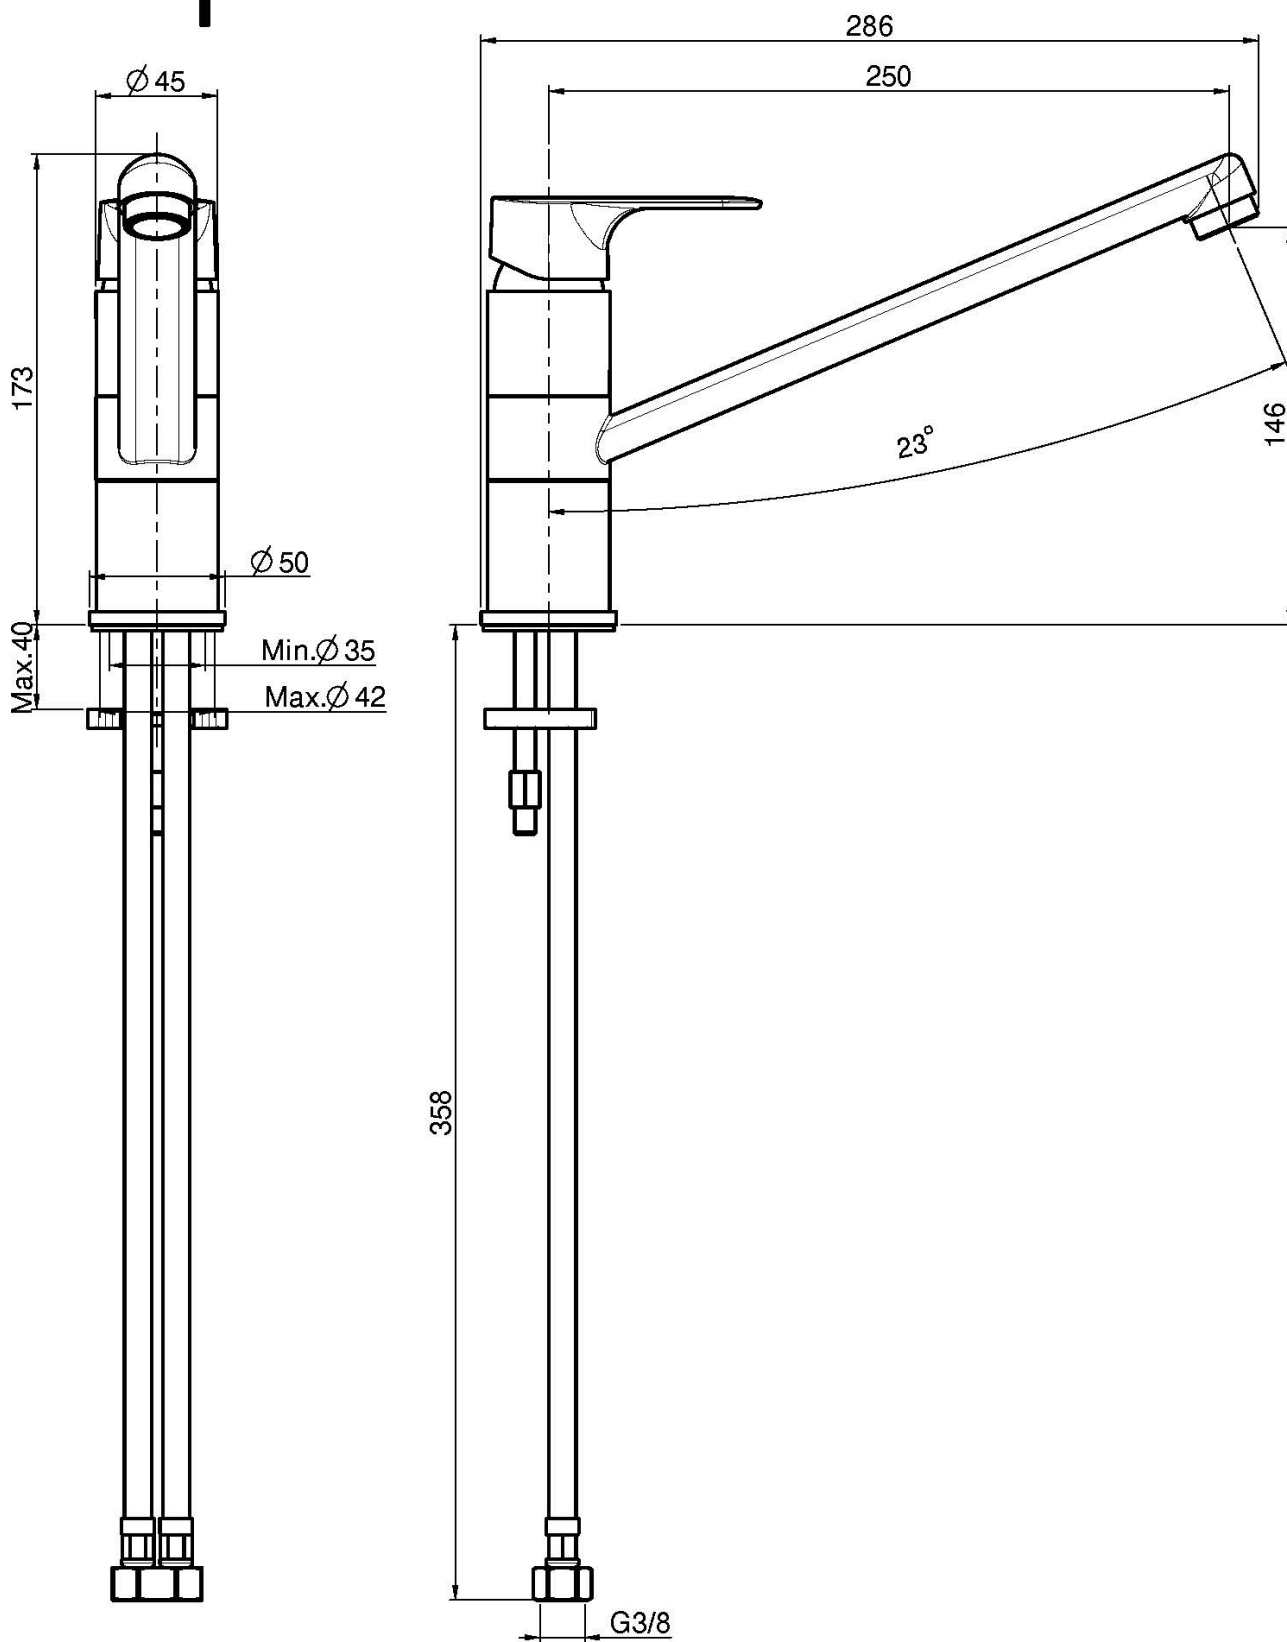

Code F3897

KITCHEN MIXER SERIE 22

- swivel spout
- n. 2 flexible hoses

Finishing

 CHROM
CR

IMAGE

See the general sales conditions in our current pricelist

This drawing is the property of FIMA Carlo Frattini. Any complete or partial reproduction, or any transmission to third party without FIMA Carlo Frattini authorization is forbidden.