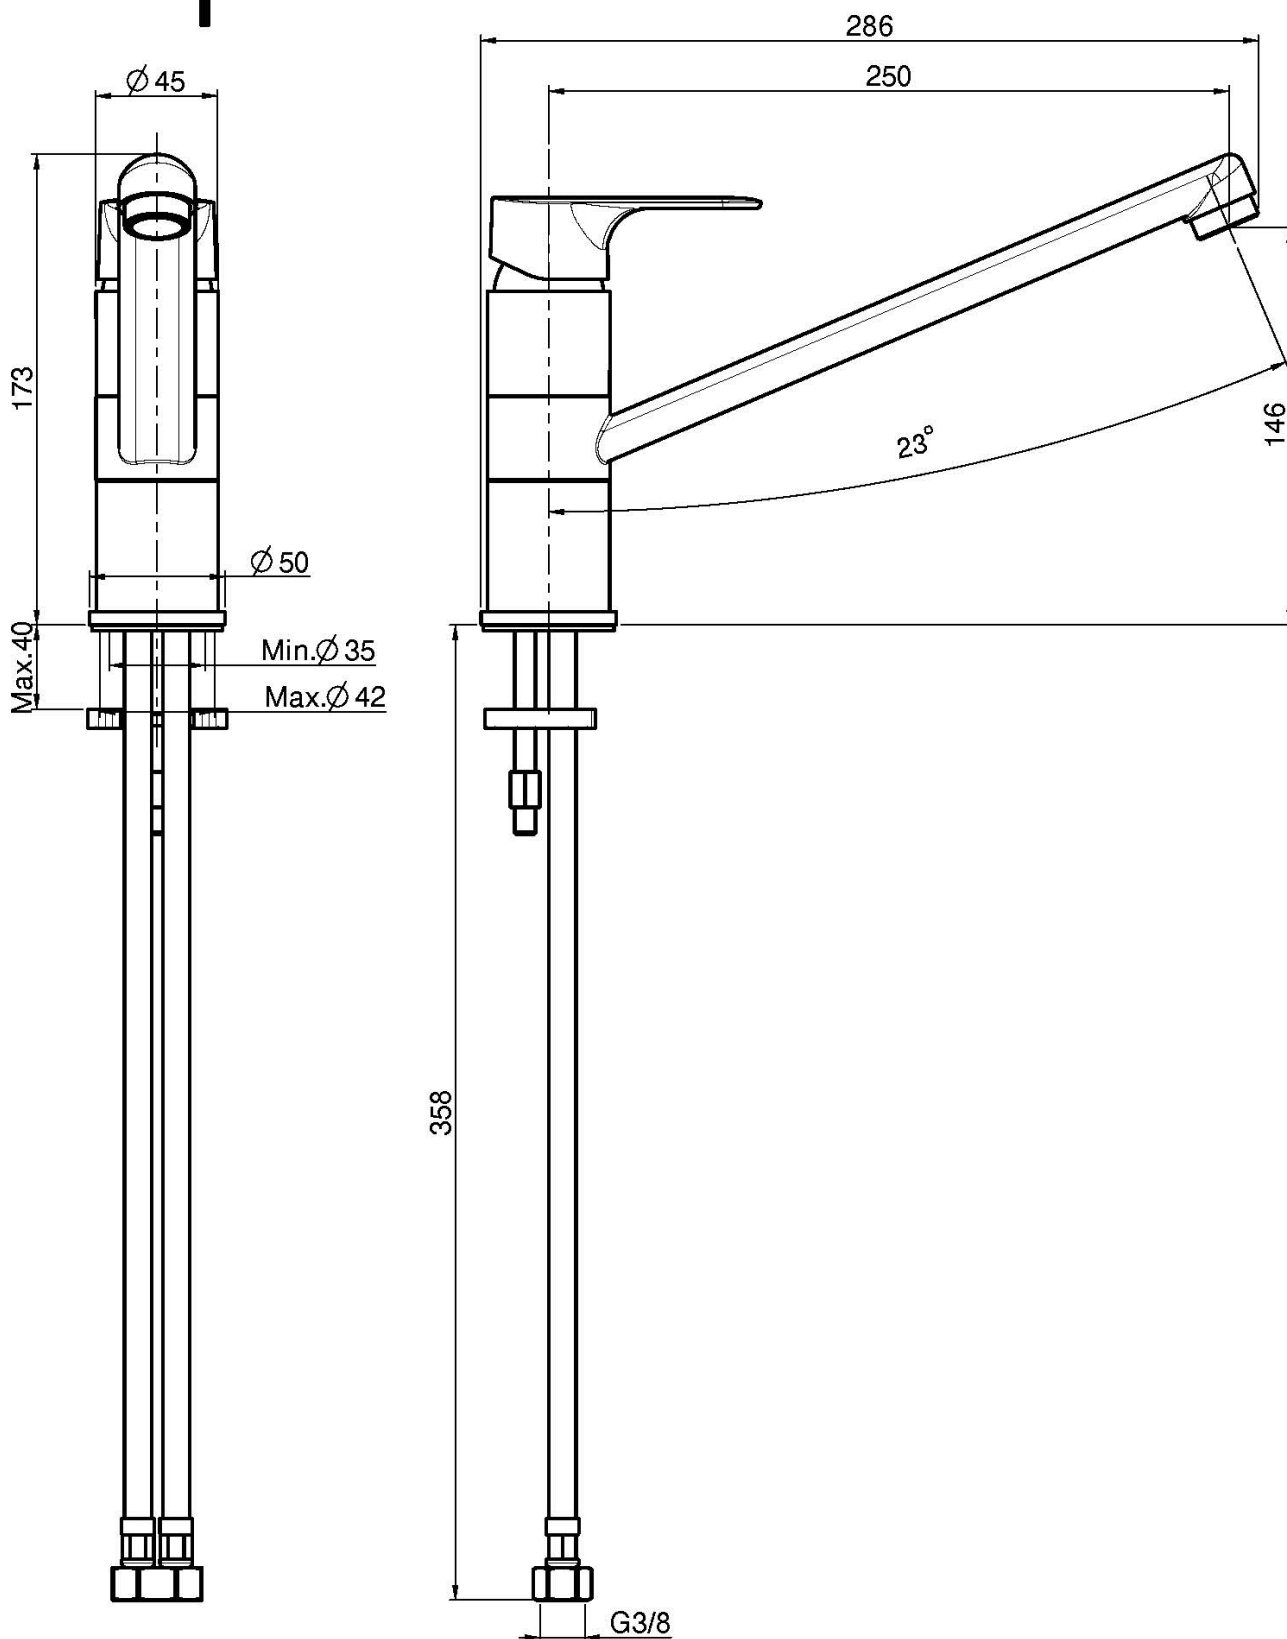

Code F3897

KITCHEN MIXER SERIE 22

- swivel spout
- n. 2 flexible hoses

Finishing

 CHROM
CR

IMAGE

See the general sales conditions in our current pricelist

This drawing is the property of FIMA Carlo Frattini. Any complete or partial reproduction, or any transmission to third party without FIMA Carlo Frattini authorization is forbidden.