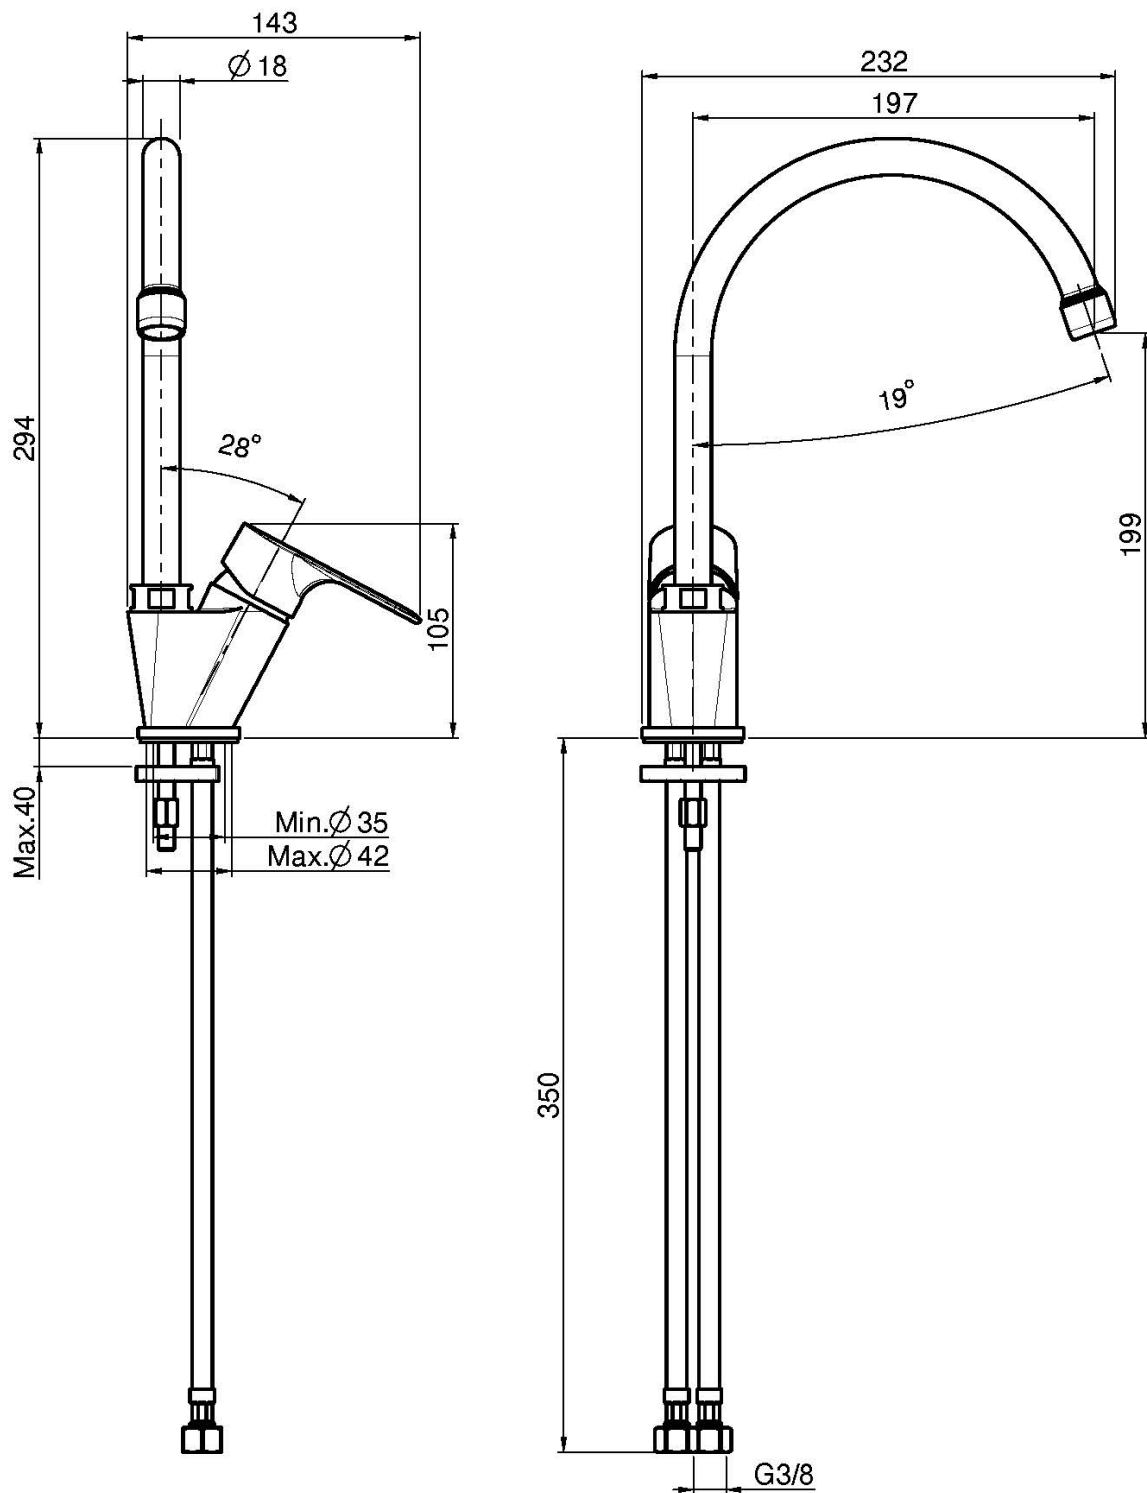

This drawing is the property of FIMA Carlo Frattini. Any complete or partial reproduction, or any transmission to third party without FIMA Carlo Frattini authorization is forbidden.