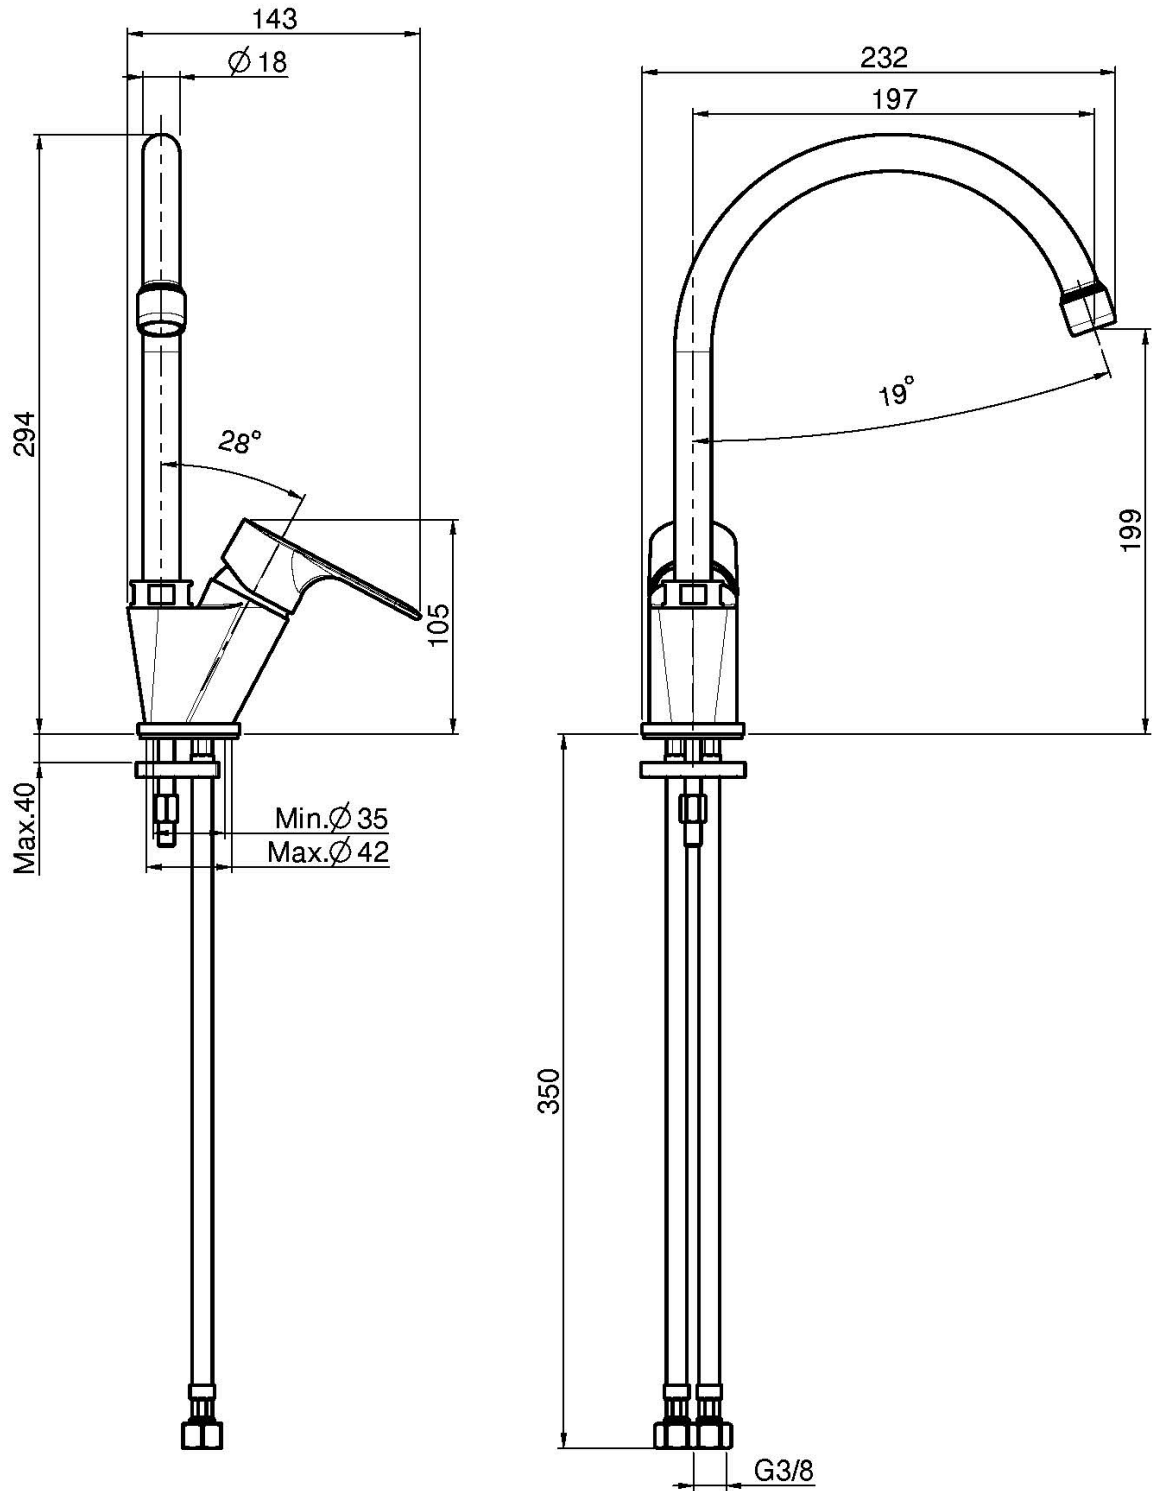

Code F3897/1

KITCHEN MIXER SERIE 22

- swivel spout
- n. 2 flexible hoses

Finishing

 CHROM
CR

IMAGE

See the general sales conditions in our current pricelist

This drawing is the property of FIMA Carlo Frattini. Any complete or partial reproduction, or any transmission to third party without FIMA Carlo Frattini authorization is forbidden.