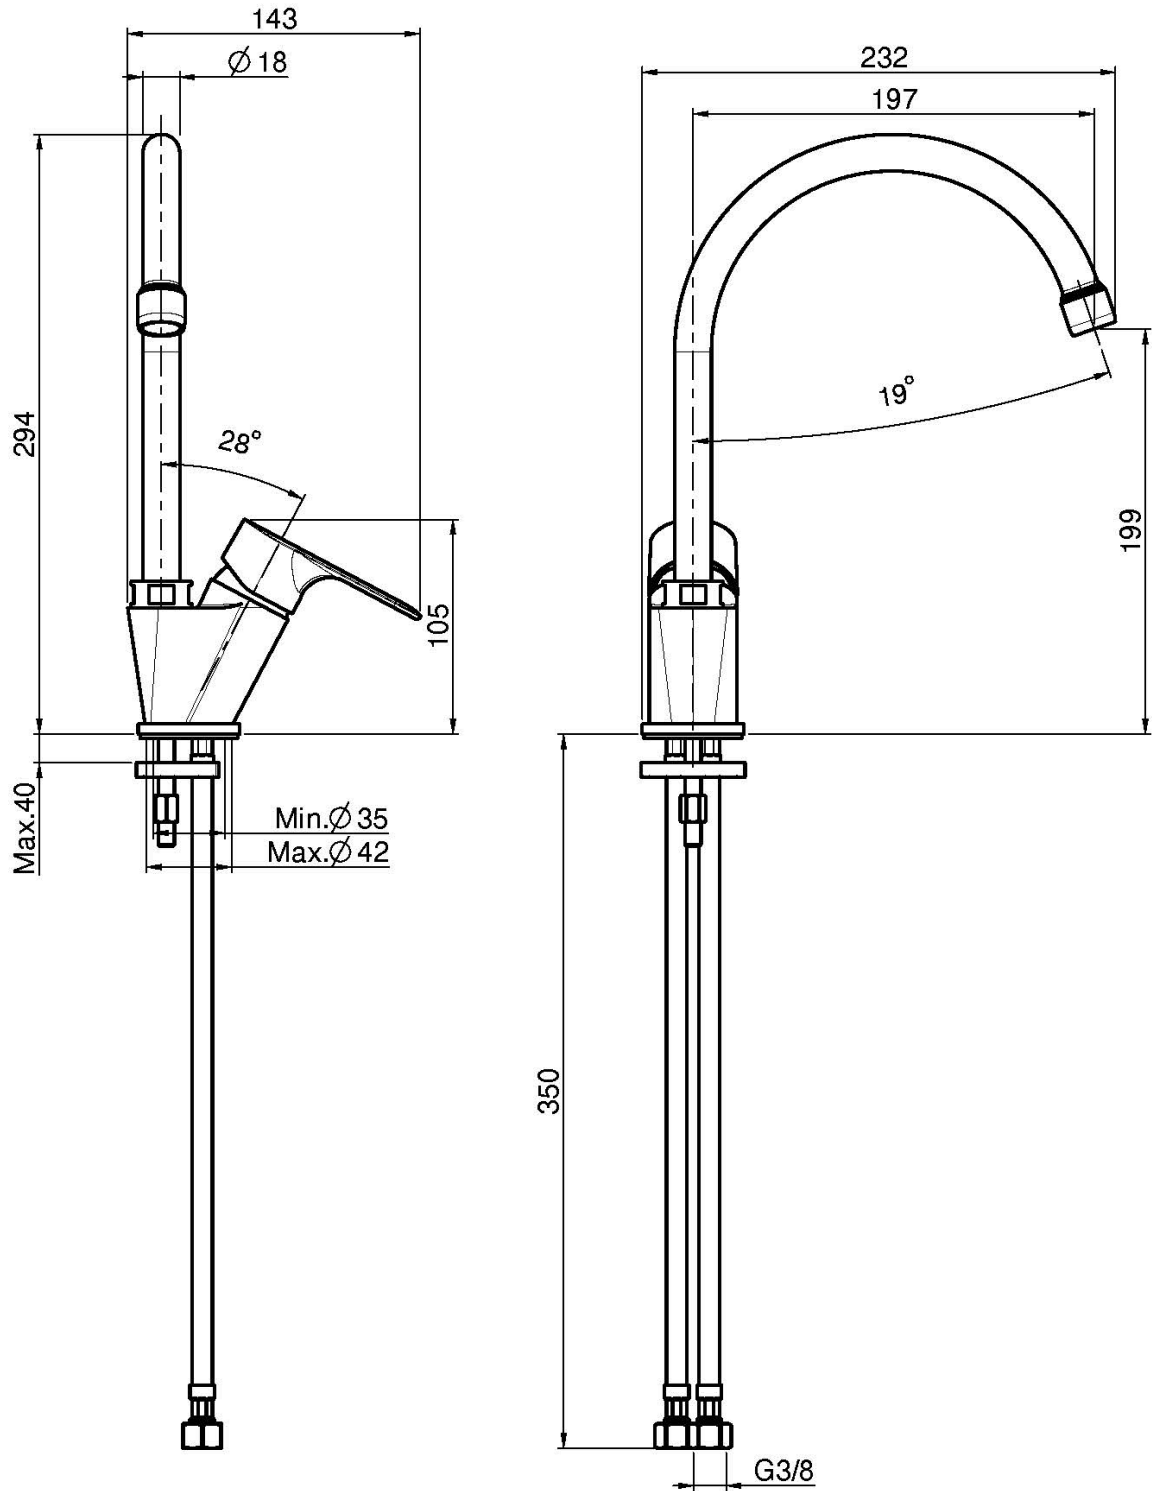

This drawing is the property of FIMA Carlo Frattini. Any complete or partial reproduction, or any transmission to third party without FIMA Carlo Frattini authorization is forbidden.