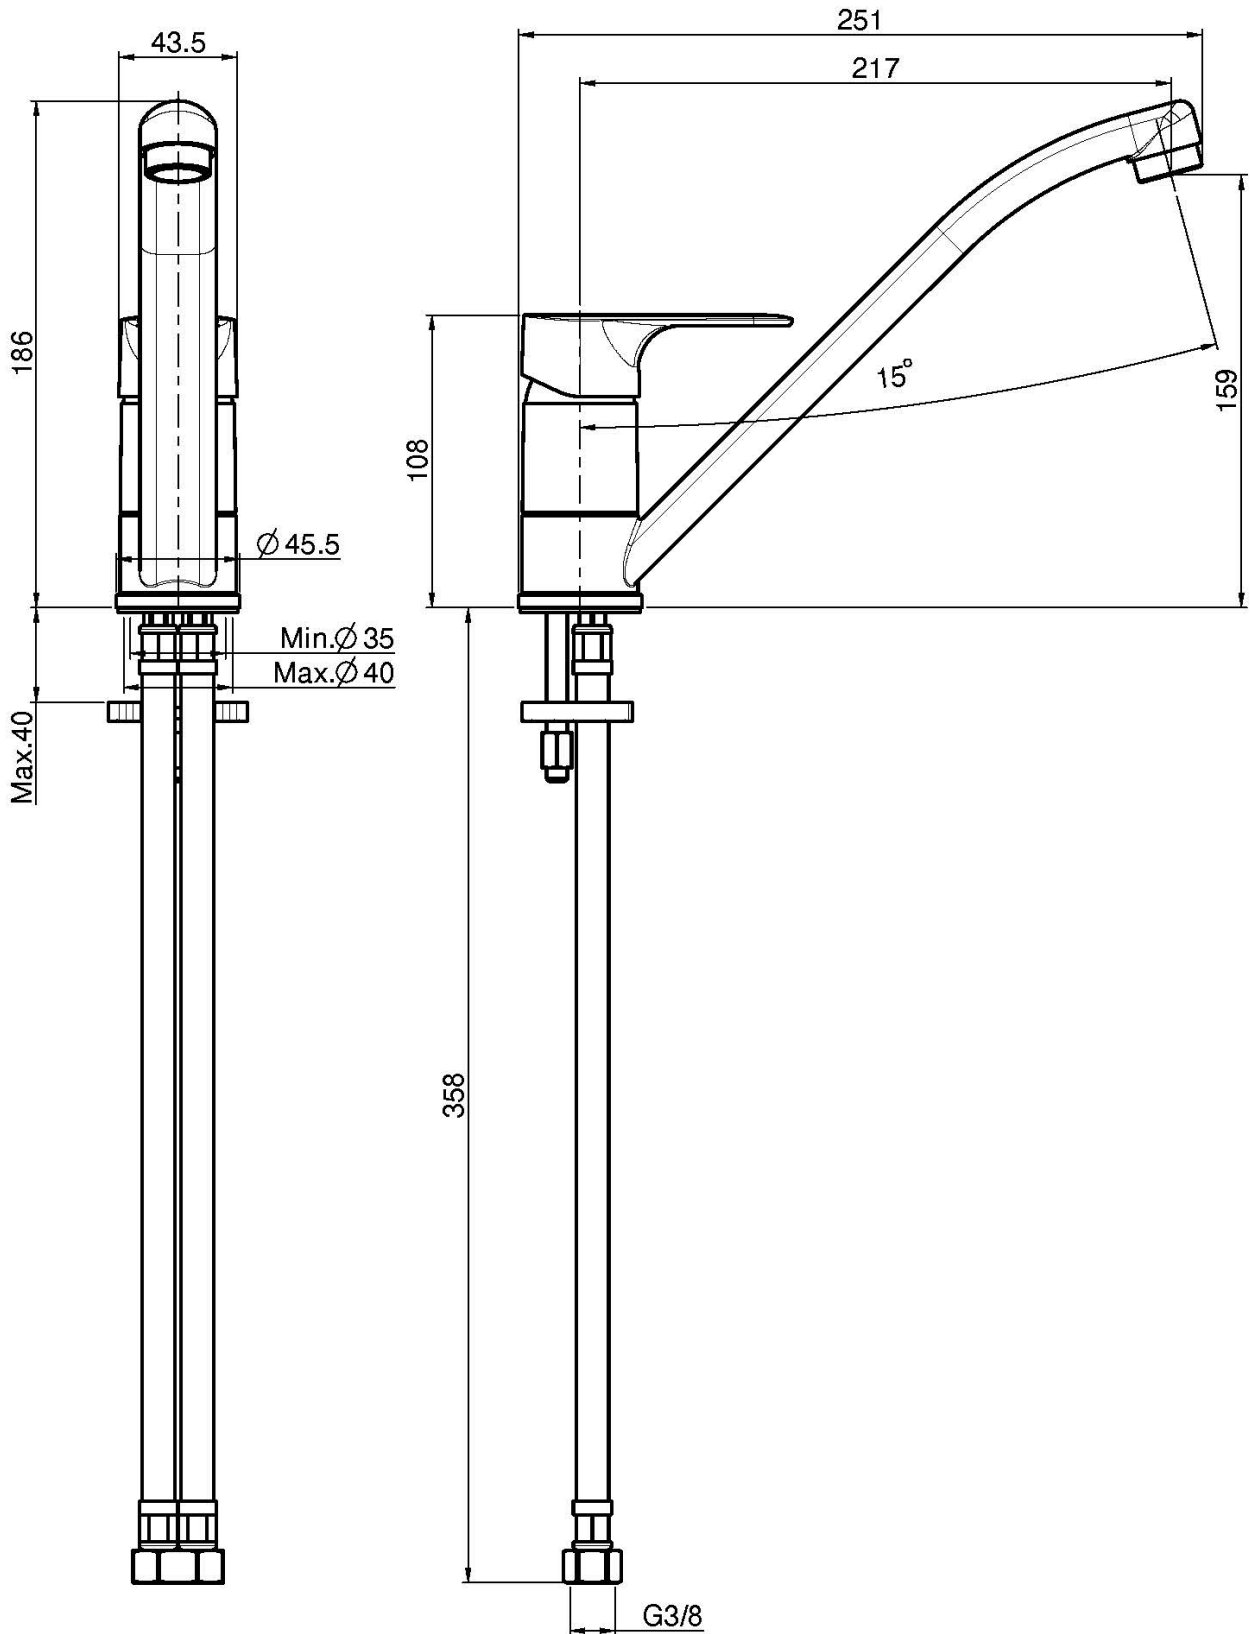

Code F3837

KITCHEN MIXER SERIE 22

- swivel spout
- n. 2 flexible hoses

Finishing

 CHROM
CR

IMAGE

See the general sales conditions in our current pricelist

This drawing is the property of FIMA Carlo Frattini. Any complete or partial reproduction, or any transmission to third party without FIMA Carlo Frattini authorization is forbidden.