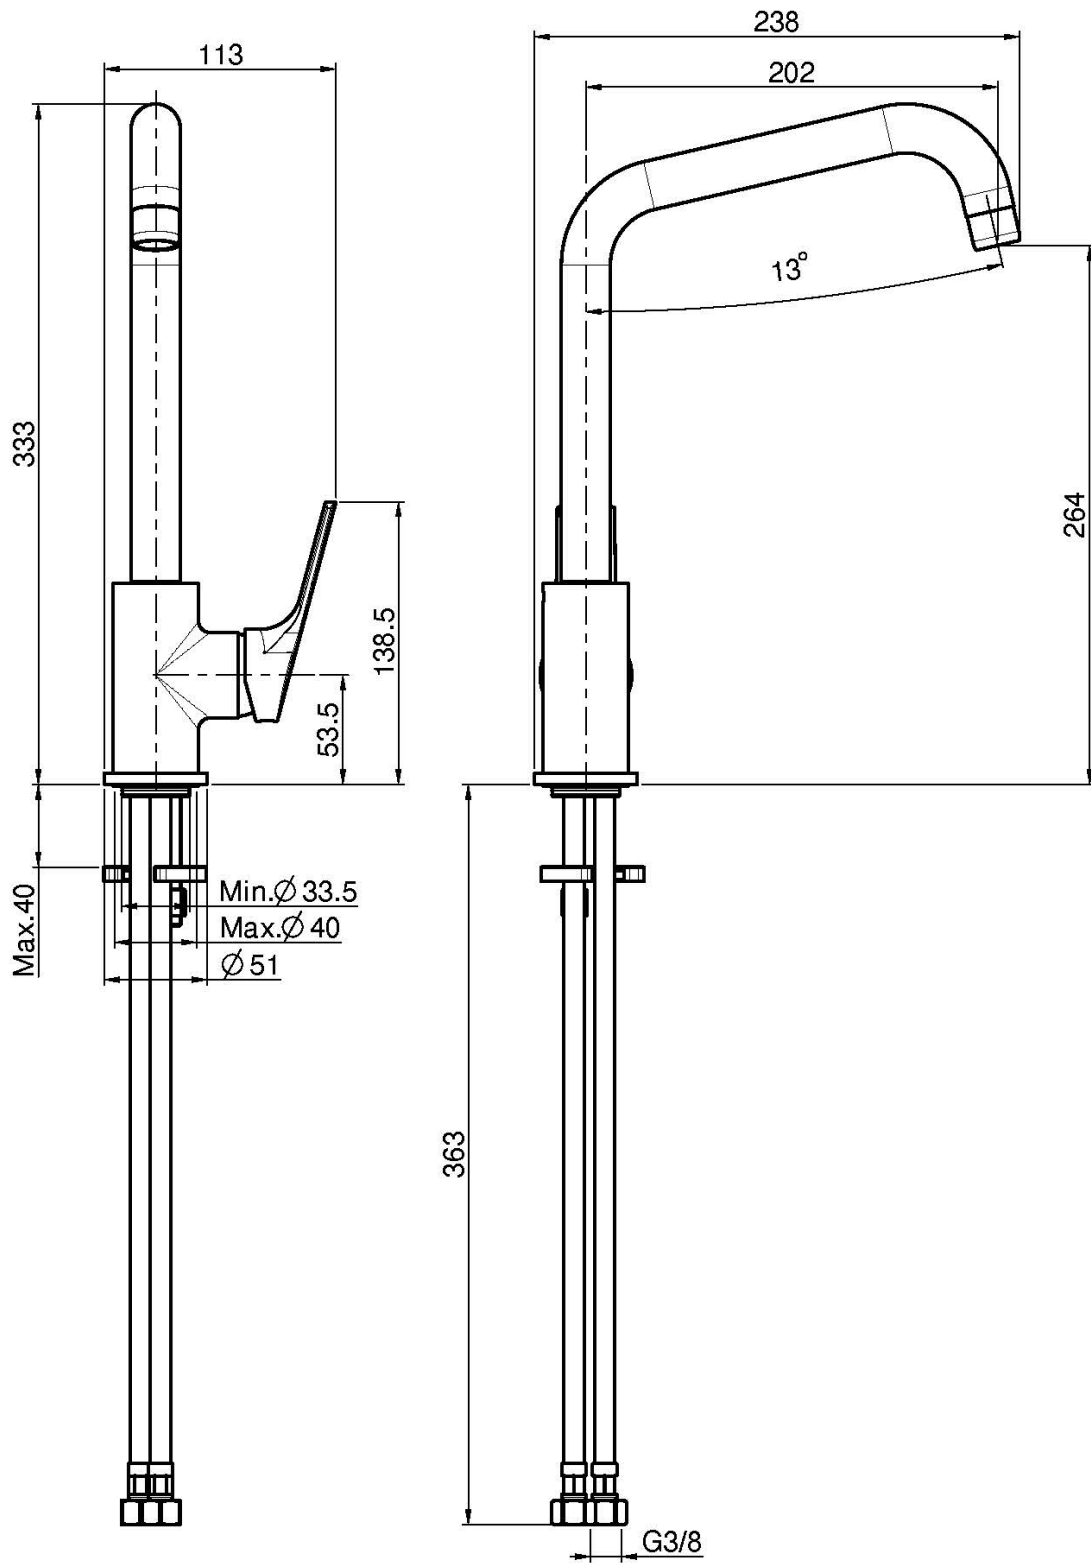

Code F3767/1R

KITCHEN MIXER SERIE 4

- swivel spout
- n. 2 flexible hoses

Finishing

 CHROM
CR

IMAGE

See the general sales conditions in our current pricelist

This drawing is the property of FIMA Carlo Frattini. Any complete or partial reproduction, or any transmission to third party without FIMA Carlo Frattini authorization is forbidden.