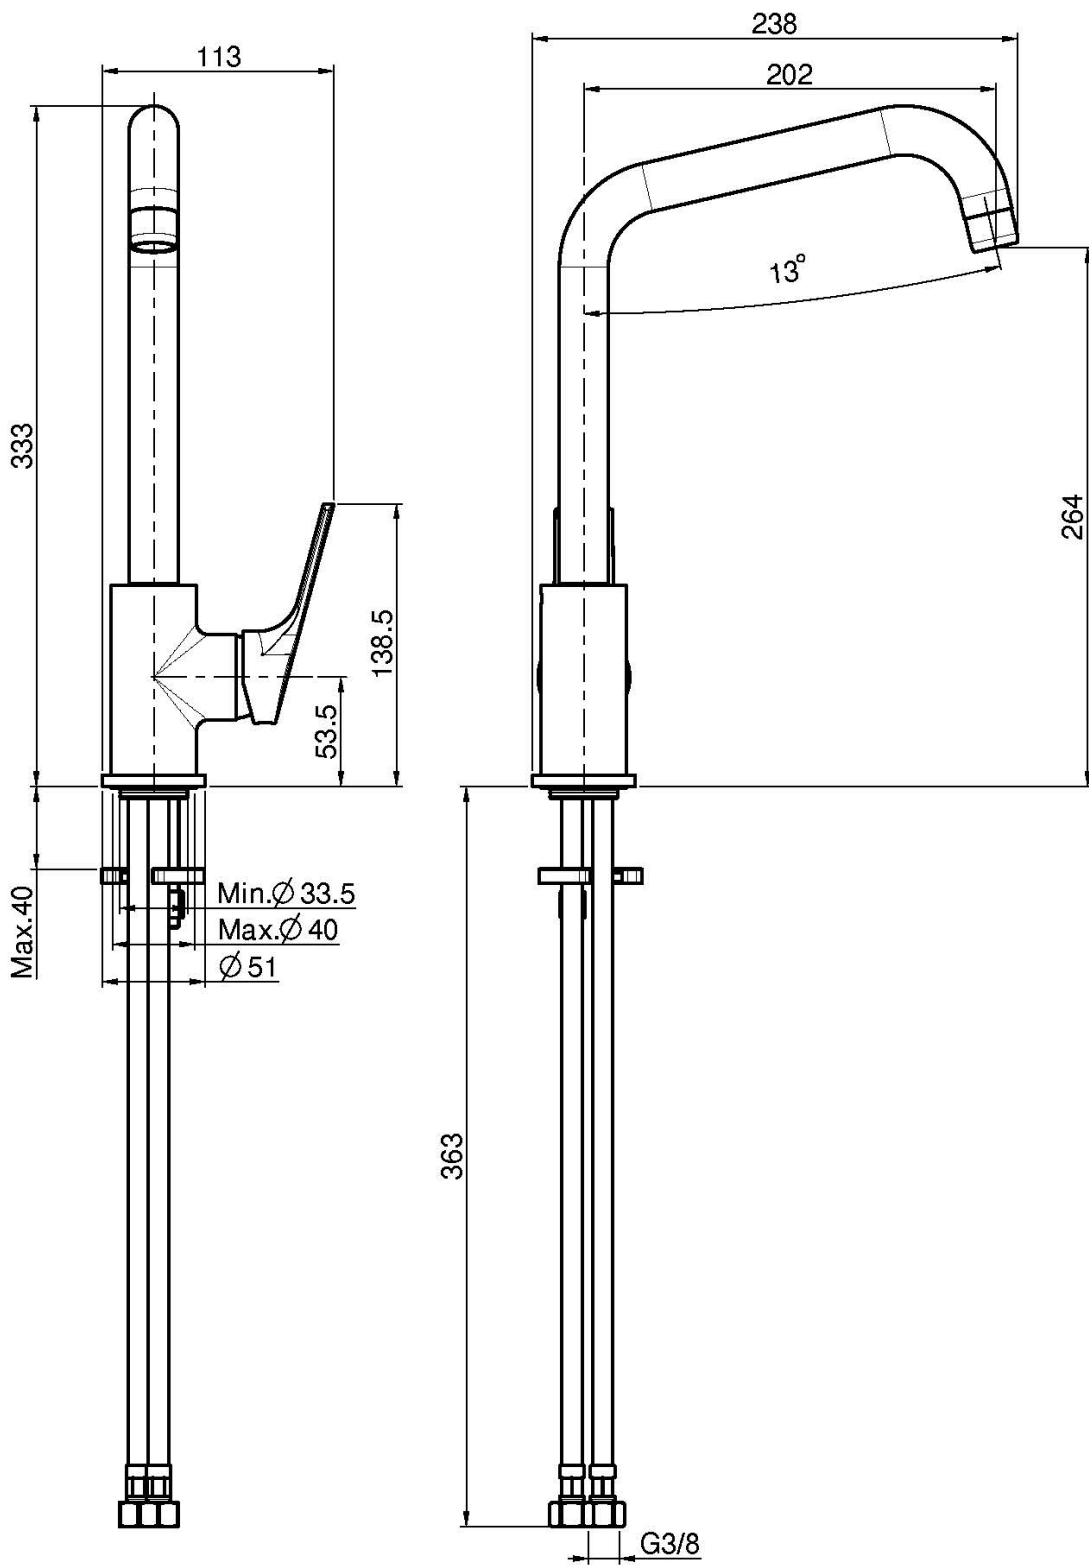

Code F3767/1R

KITCHEN MIXER SERIE 4

- swivel spout
- n. 2 flexible hoses

Finishing

 CHROM
CR

IMAGE

See the general sales conditions in our current pricelist

This drawing is the property of FIMA Carlo Frattini. Any complete or partial reproduction, or any transmission to third party without FIMA Carlo Frattini authorization is forbidden.