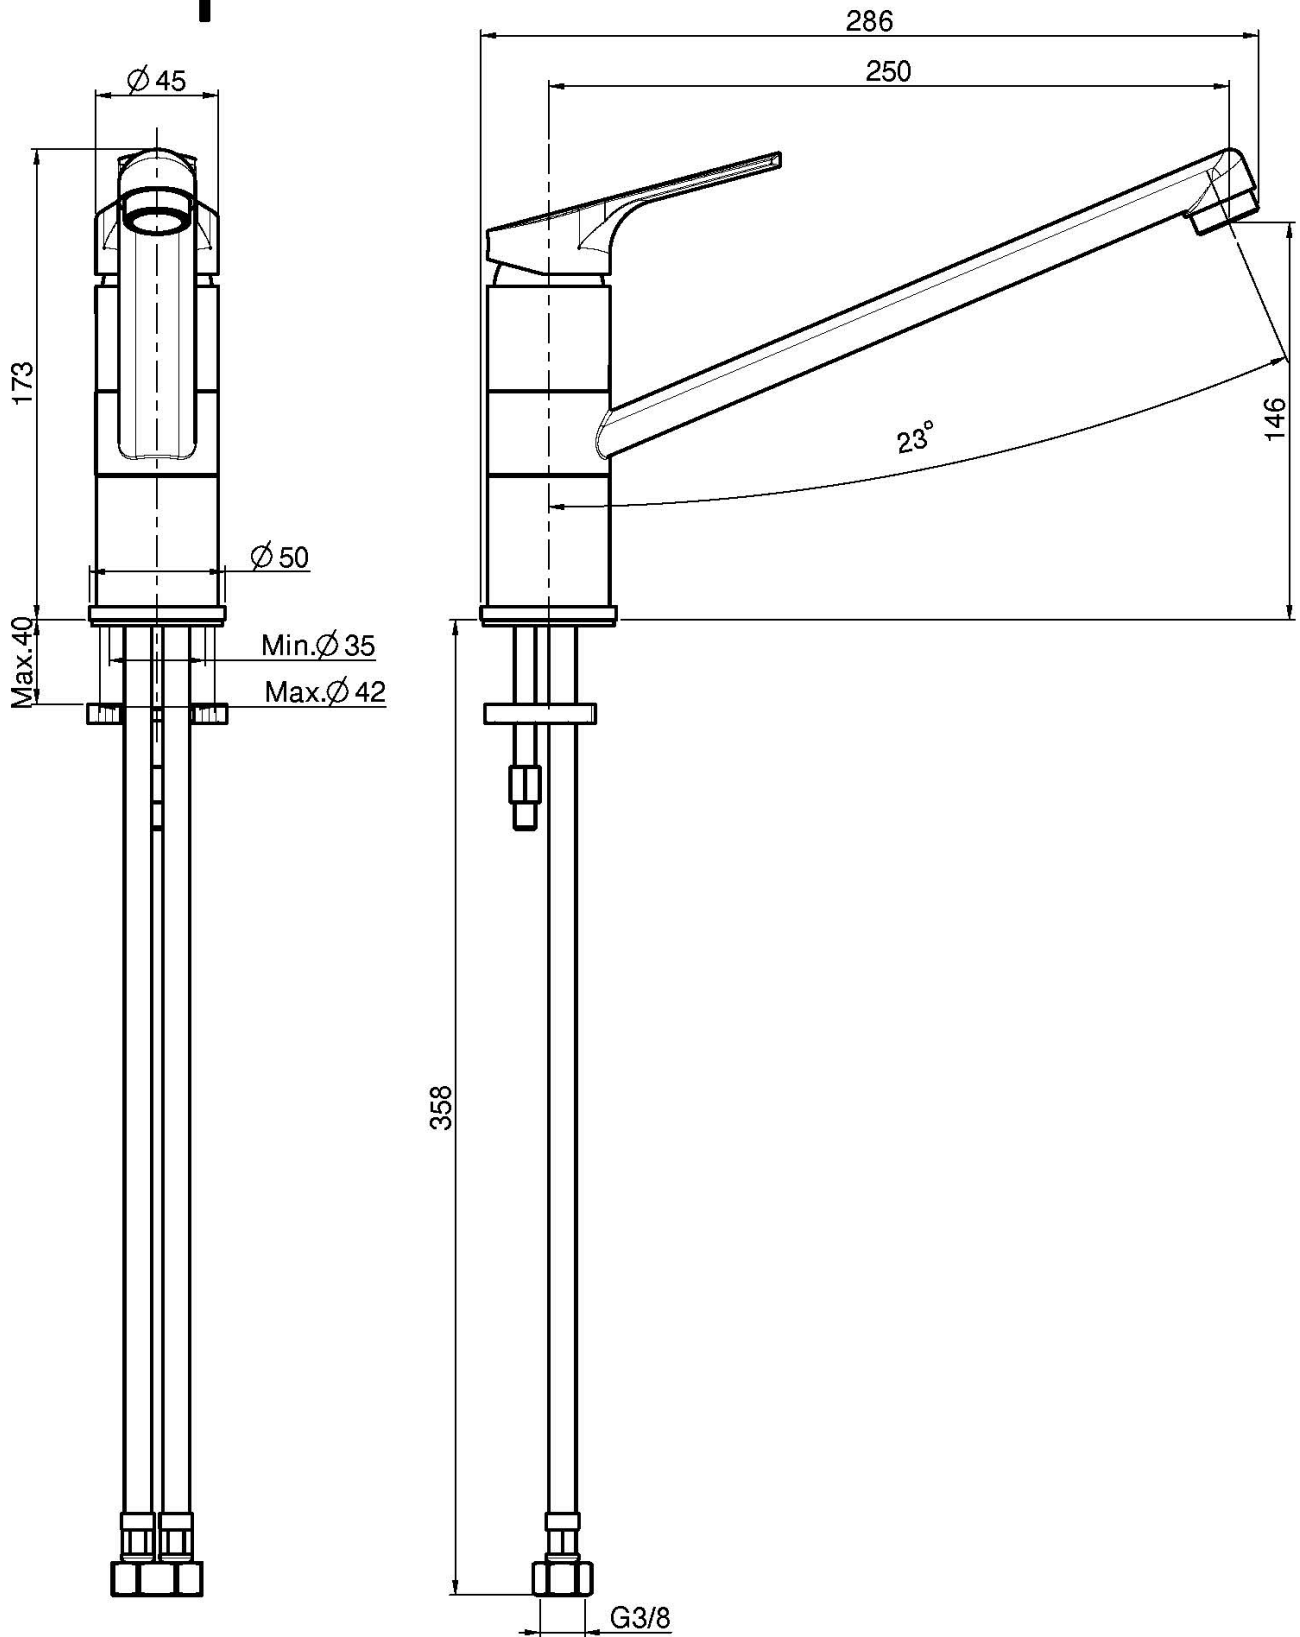

Code F3797

KITCHEN MIXER SERIE 4

- n. 2 flexible hoses
- swivel spout

Finishing

 CHROM
CR

IMAGE

See the general sales conditions in our current pricelist

This drawing is the property of FIMA Carlo Frattini. Any complete or partial reproduction, or any transmission to third party without FIMA Carlo Frattini authorization is forbidden.