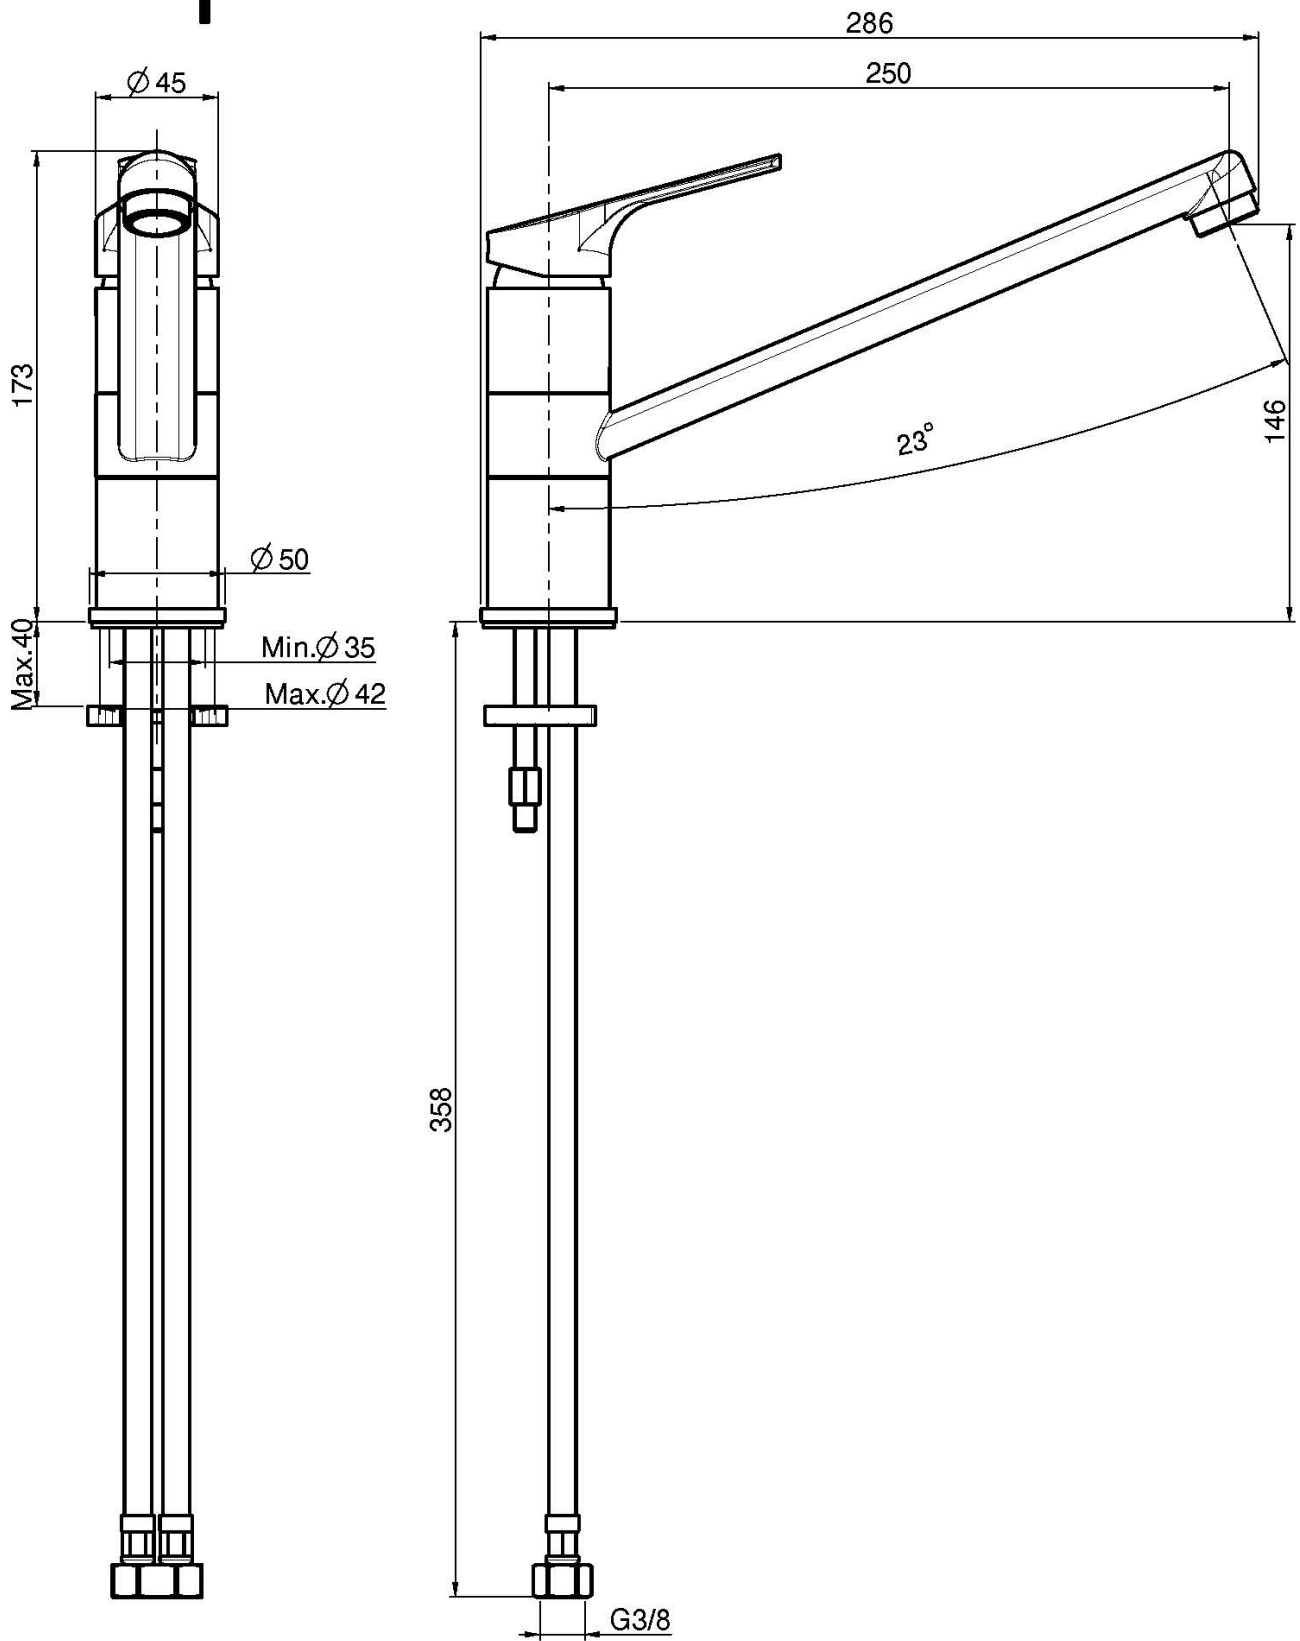

Code F3797

KITCHEN MIXER SERIE 4

- n. 2 flexible hoses
- swivel spout

Finishing

 CHROM
CR

IMAGE

See the general sales conditions in our current pricelist

This drawing is the property of FIMA Carlo Frattini. Any complete or partial reproduction, or any transmission to third party without FIMA Carlo Frattini authorization is forbidden.