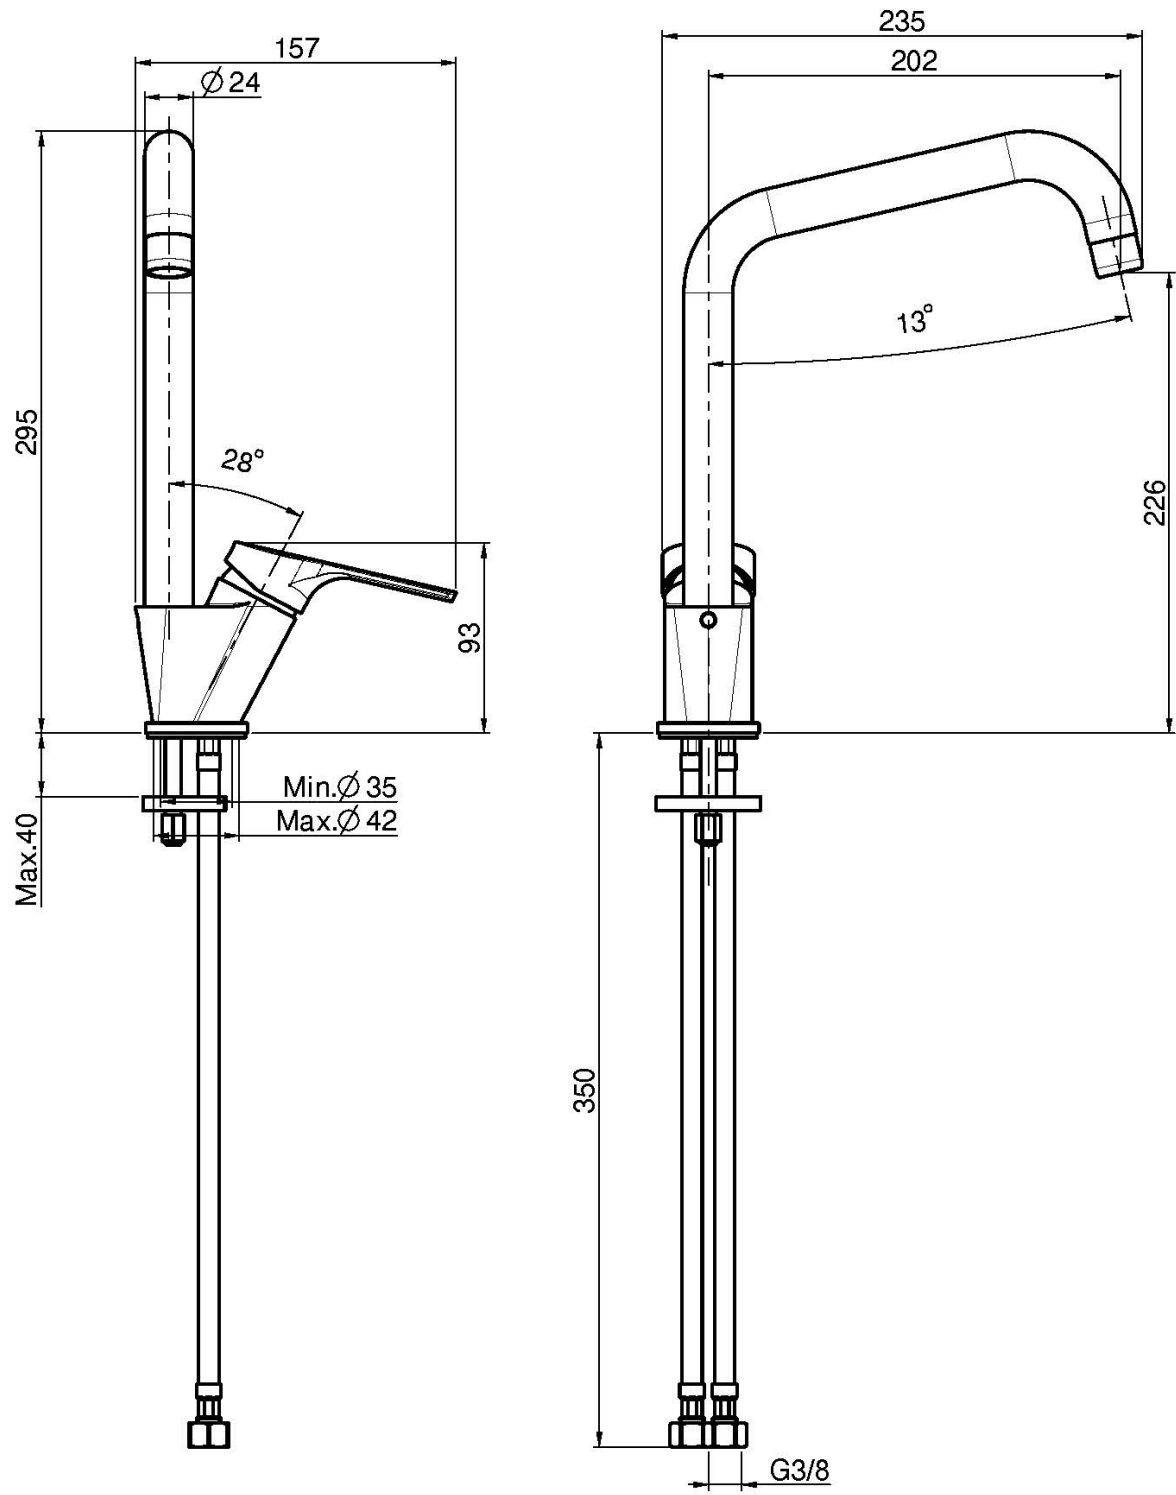

Code F3797/1

KITCHEN MIXER SERIE 4

- swivel spout
- n. 2 flexible hoses

Finishing

 CHROM
CR

IMAGE

See the general sales conditions in our current pricelist

This drawing is the property of FIMA Carlo Frattini. Any complete or partial reproduction, or any transmission to third party without FIMA Carlo Frattini authorization is forbidden.