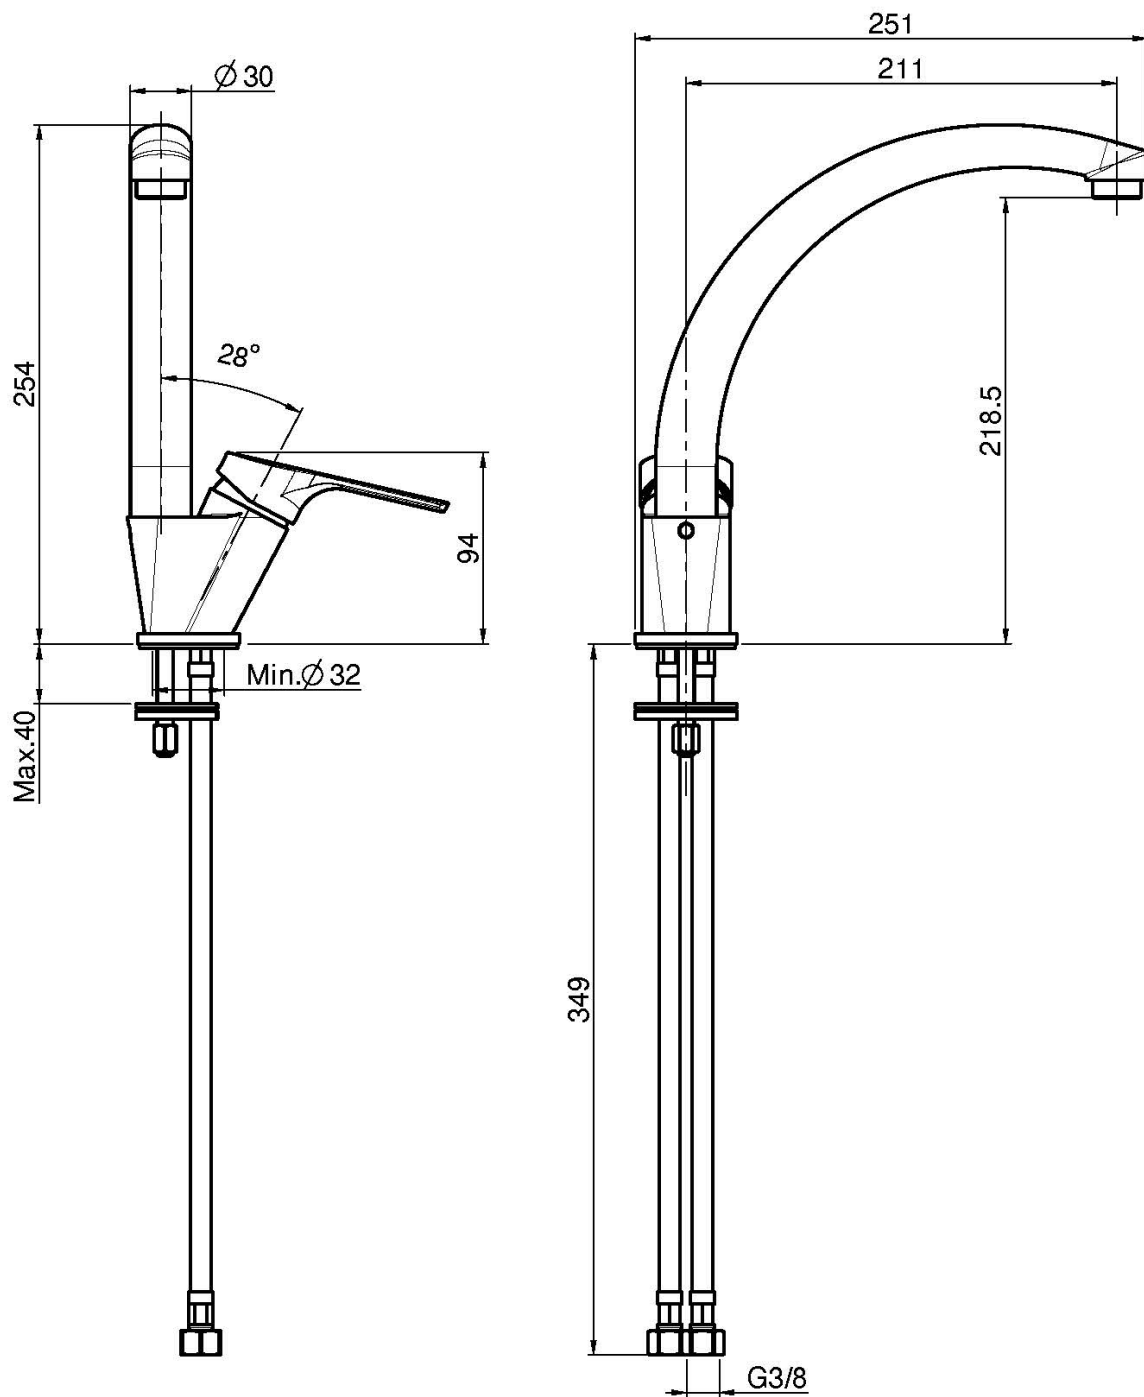

Code F3797/2

KITCHEN MIXER SERIE 4

- n. 2 flexible hoses
- swivel spout

Finishing

 CHROM
CR

IMAGE

See the general sales conditions in our current pricelist

This drawing is the property of FIMA Carlo Frattini. Any complete or partial reproduction, or any transmission to third party without FIMA Carlo Frattini authorization is forbidden.