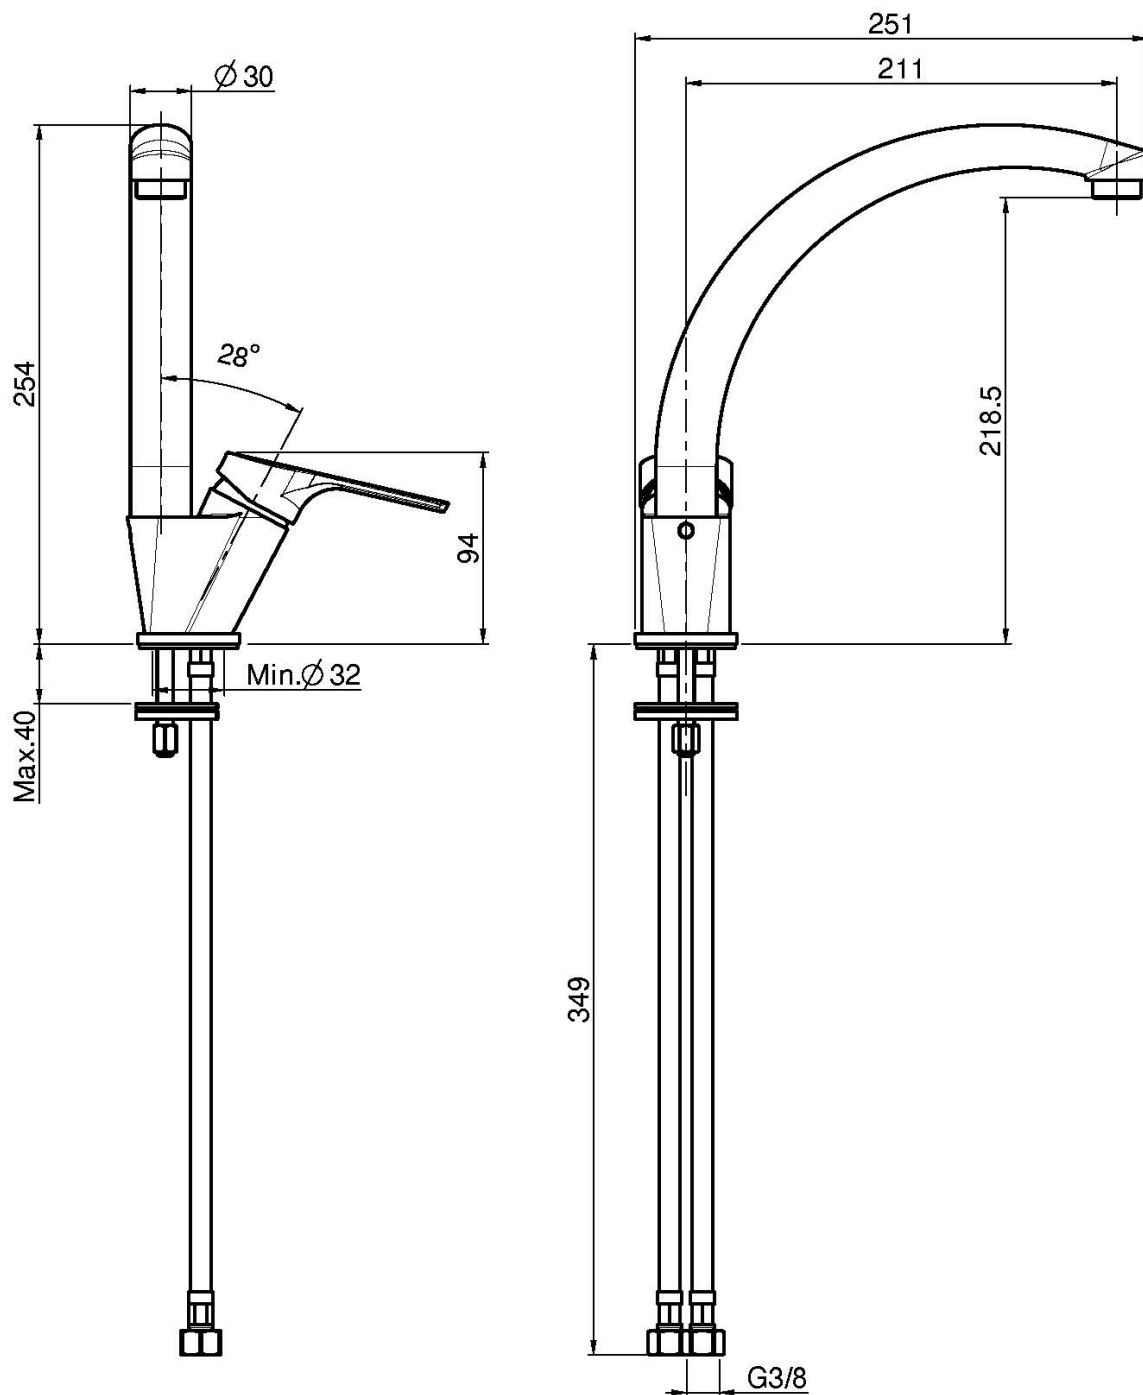

This drawing is the property of FIMA Carlo Frattini. Any complete or partial reproduction, or any transmission to third party without FIMA Carlo Frattini authorization is forbidden.