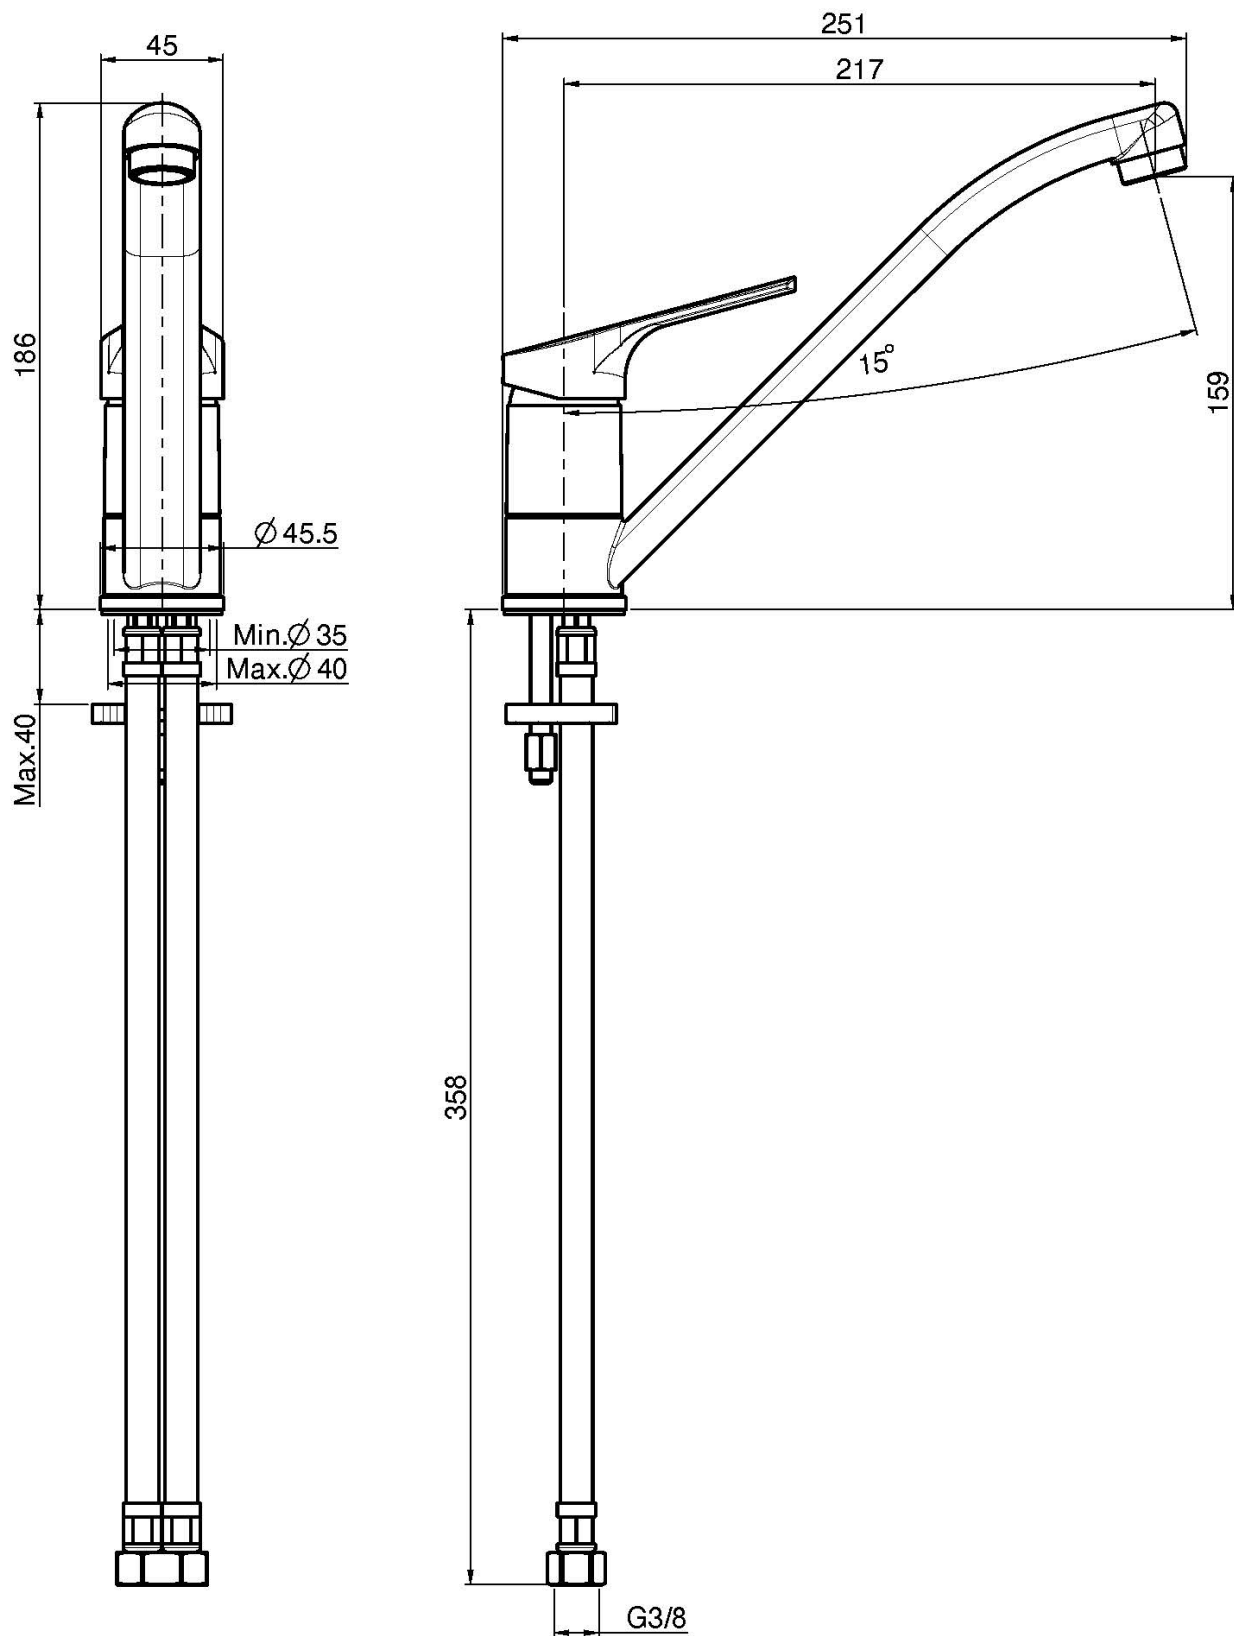

Code F3767

KITCHEN MIXER SERIE 4

- n. 2 flexible hoses
- swivel spout

Finishing

 CHROM
CR

IMAGE

See the general sales conditions in our current pricelist

This drawing is the property of FIMA Carlo Frattini. Any complete or partial reproduction, or any transmission to third party without FIMA Carlo Frattini authorization is forbidden.