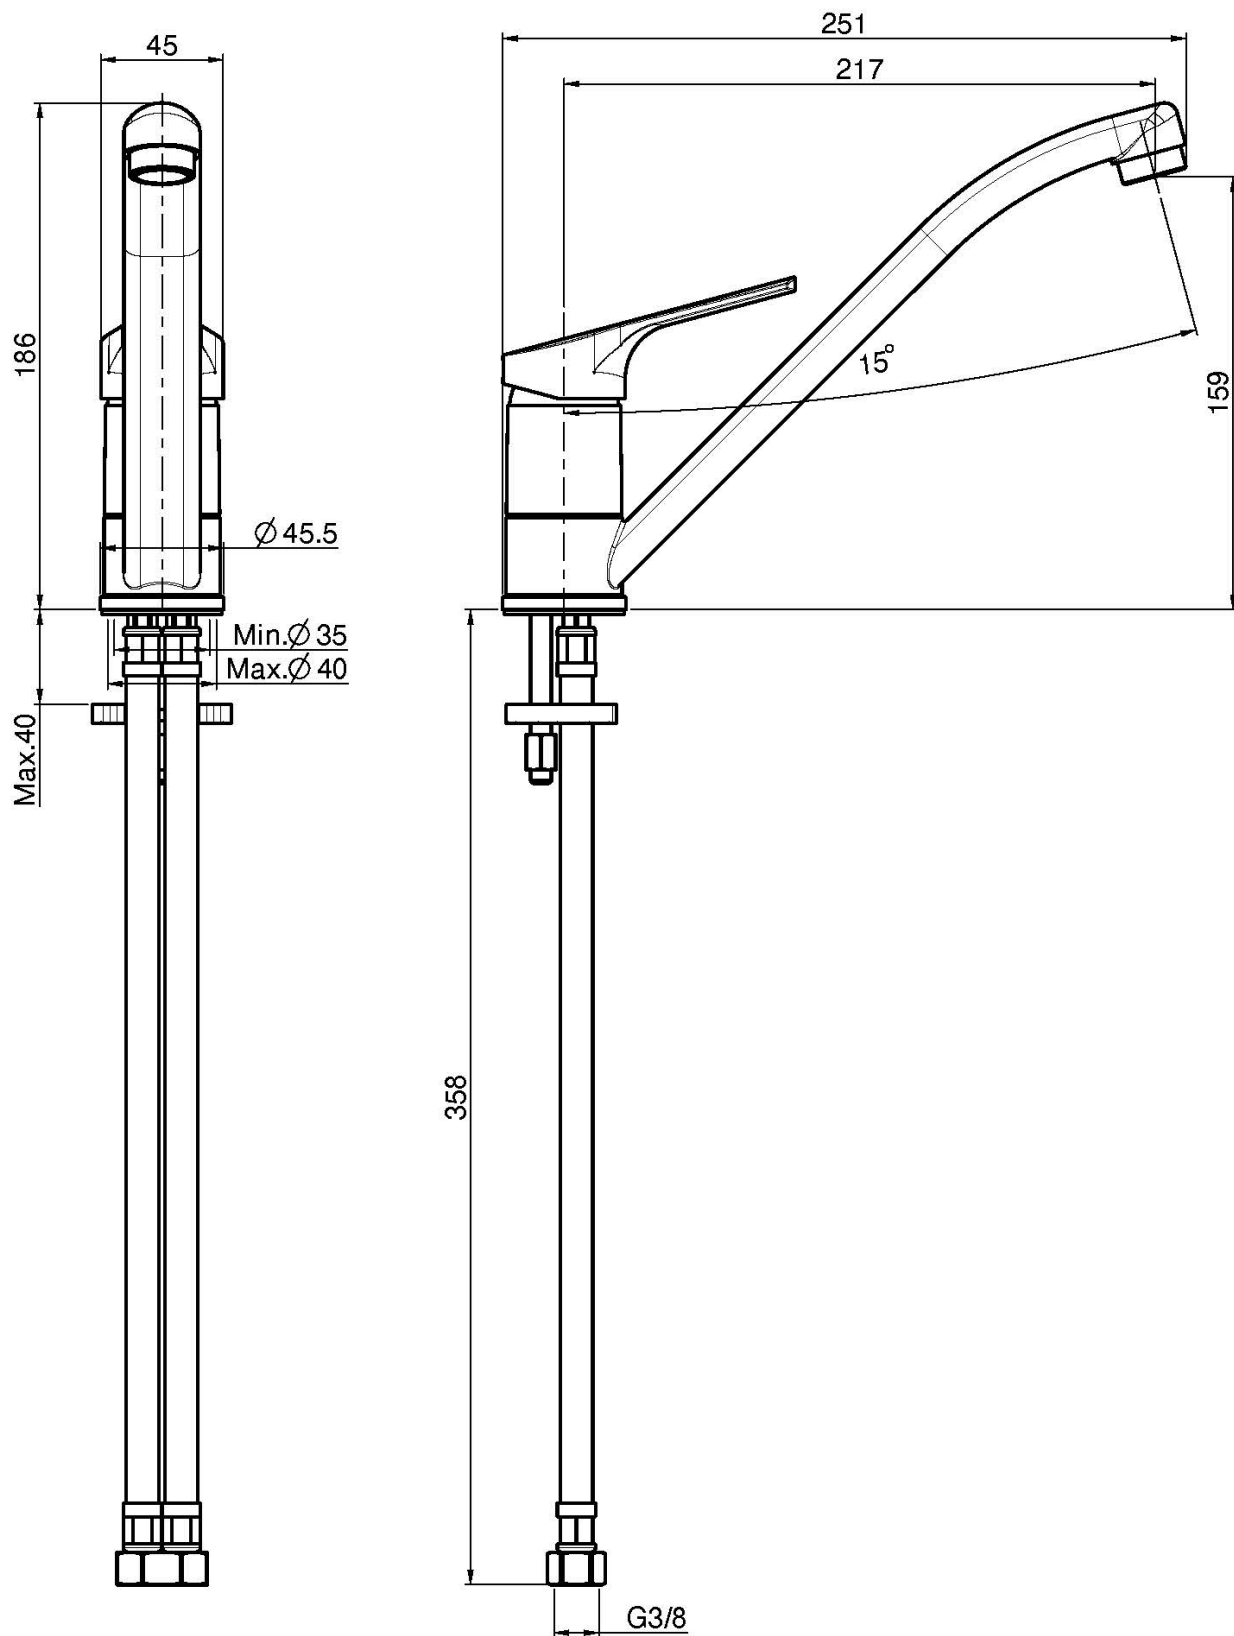

This drawing is the property of FIMA Carlo Frattini. Any complete or partial reproduction, or any transmission to third party without FIMA Carlo Frattini authorization is forbidden.