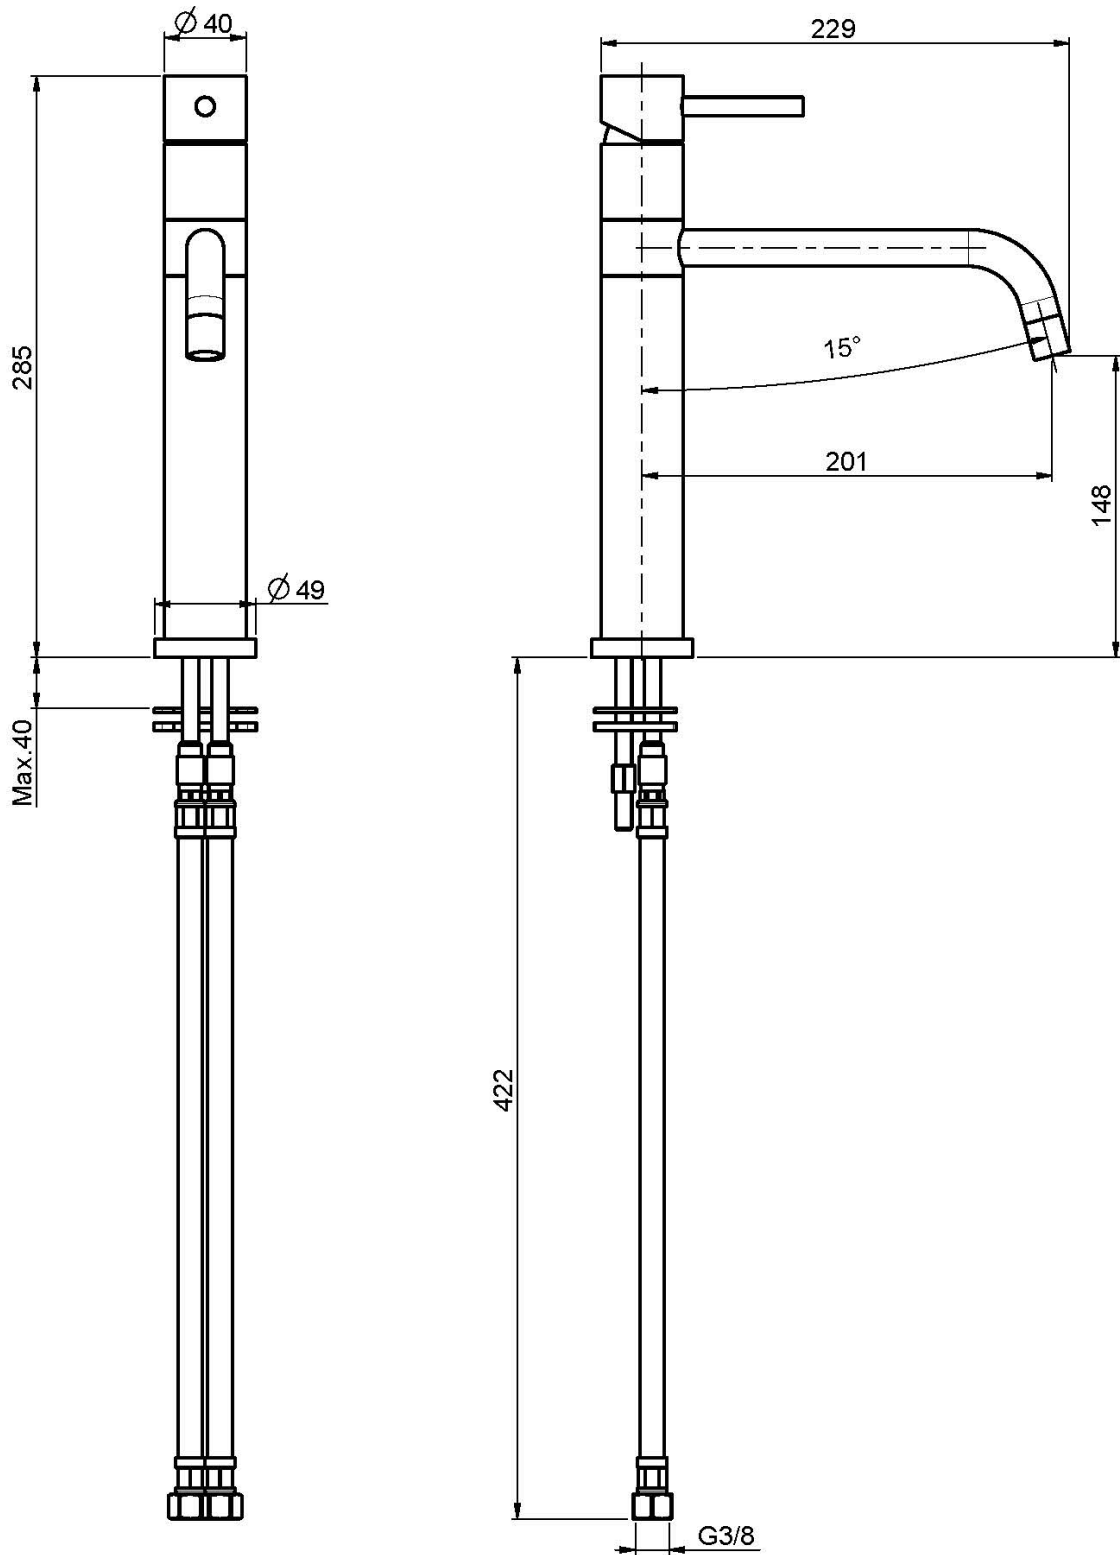

### KITCHEN MIXER SPILLO UP

- n. 2 flexible hoses
- swivel spout