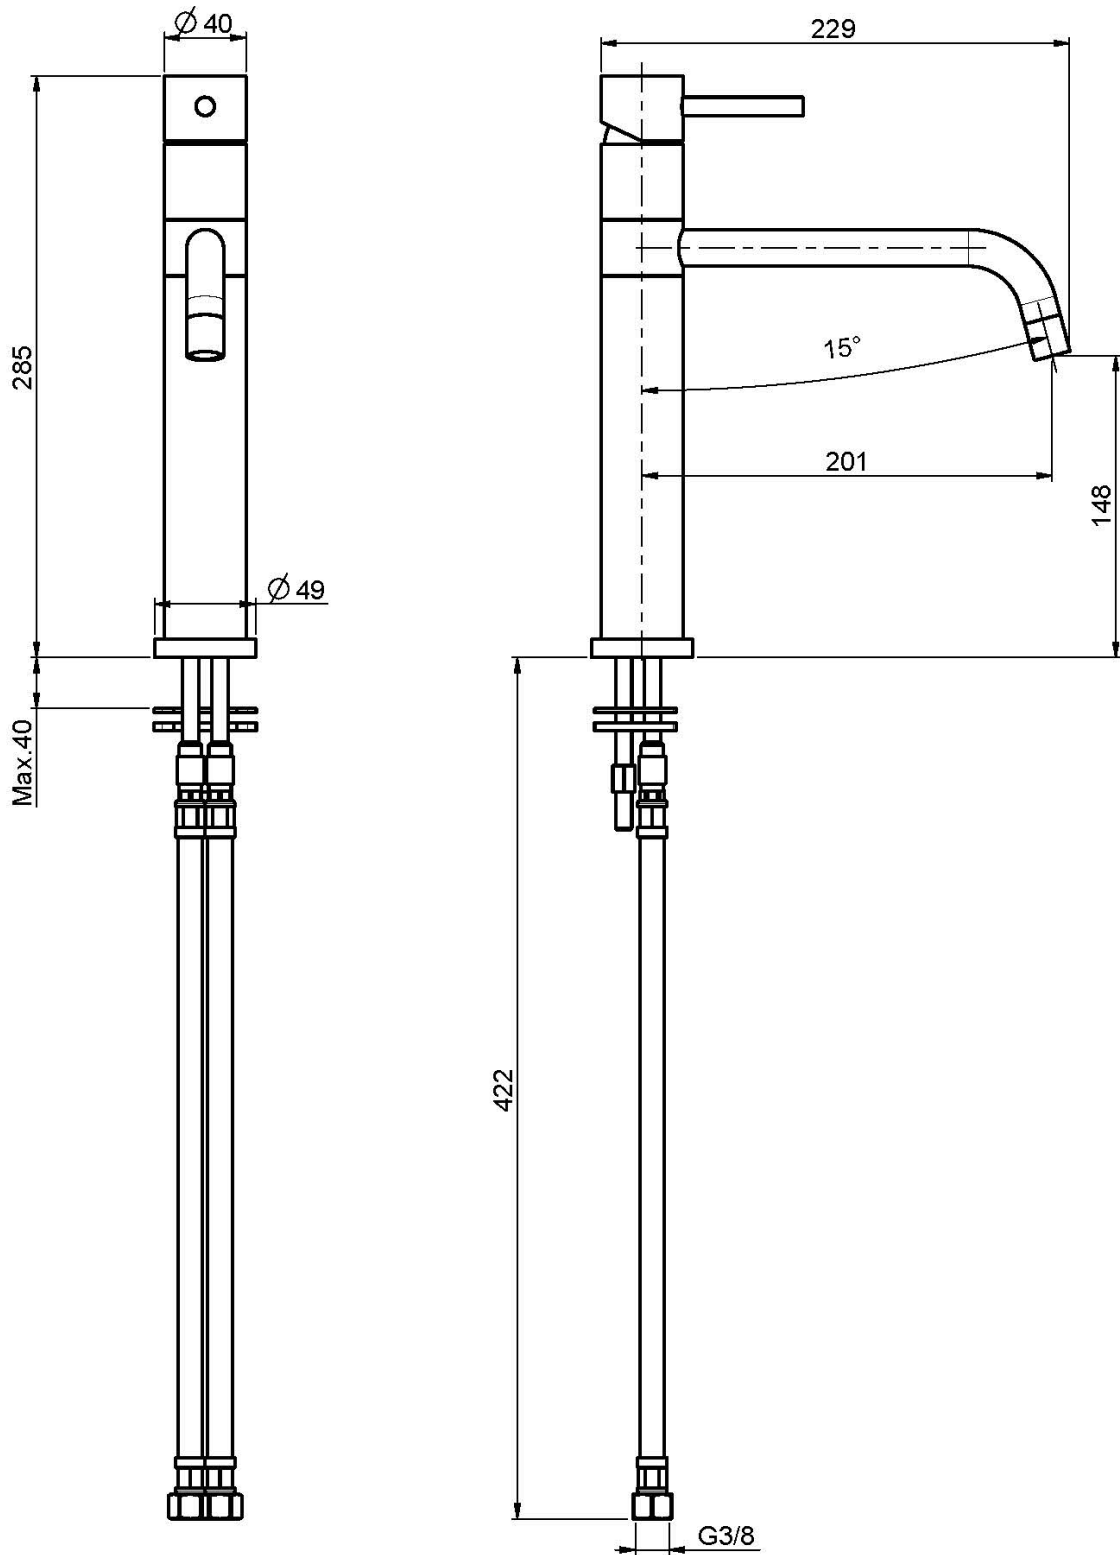

Code F3227

KITCHEN MIXER SPILLO UP

- n. 2 flexible hoses
- swivel spout

Finishing

-  CHROM
CR
-  BRUSHED NICKEL
SN
-  WHITE MATT
BS
-  BLACK MATT
NS

IMAGE

See the general sales conditions in our current pricelist