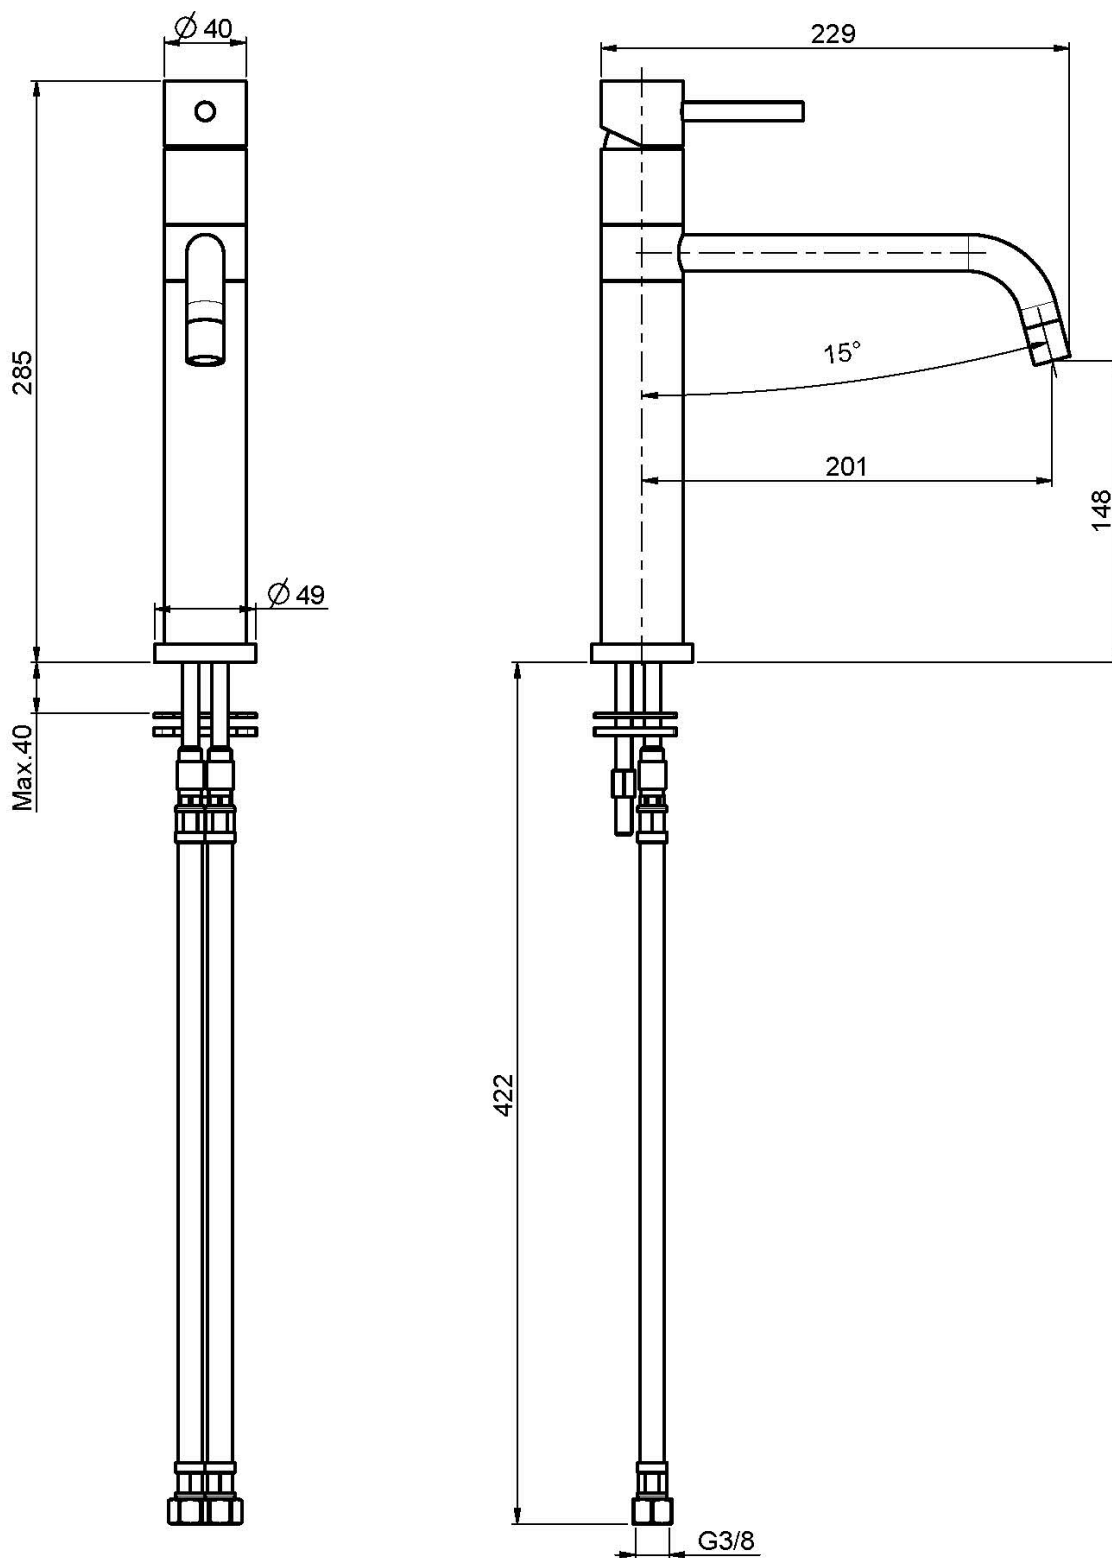

Code F3227

KITCHEN MIXER SPILLO UP

- n. 2 flexible hoses
- swivel spout

Finishing

-  CHROM
CR
-  BRUSHED NICKEL
SN
-  WHITE MATT
BS
-  BLACK MATT
NS

IMAGE

See the general sales conditions in our current pricelist