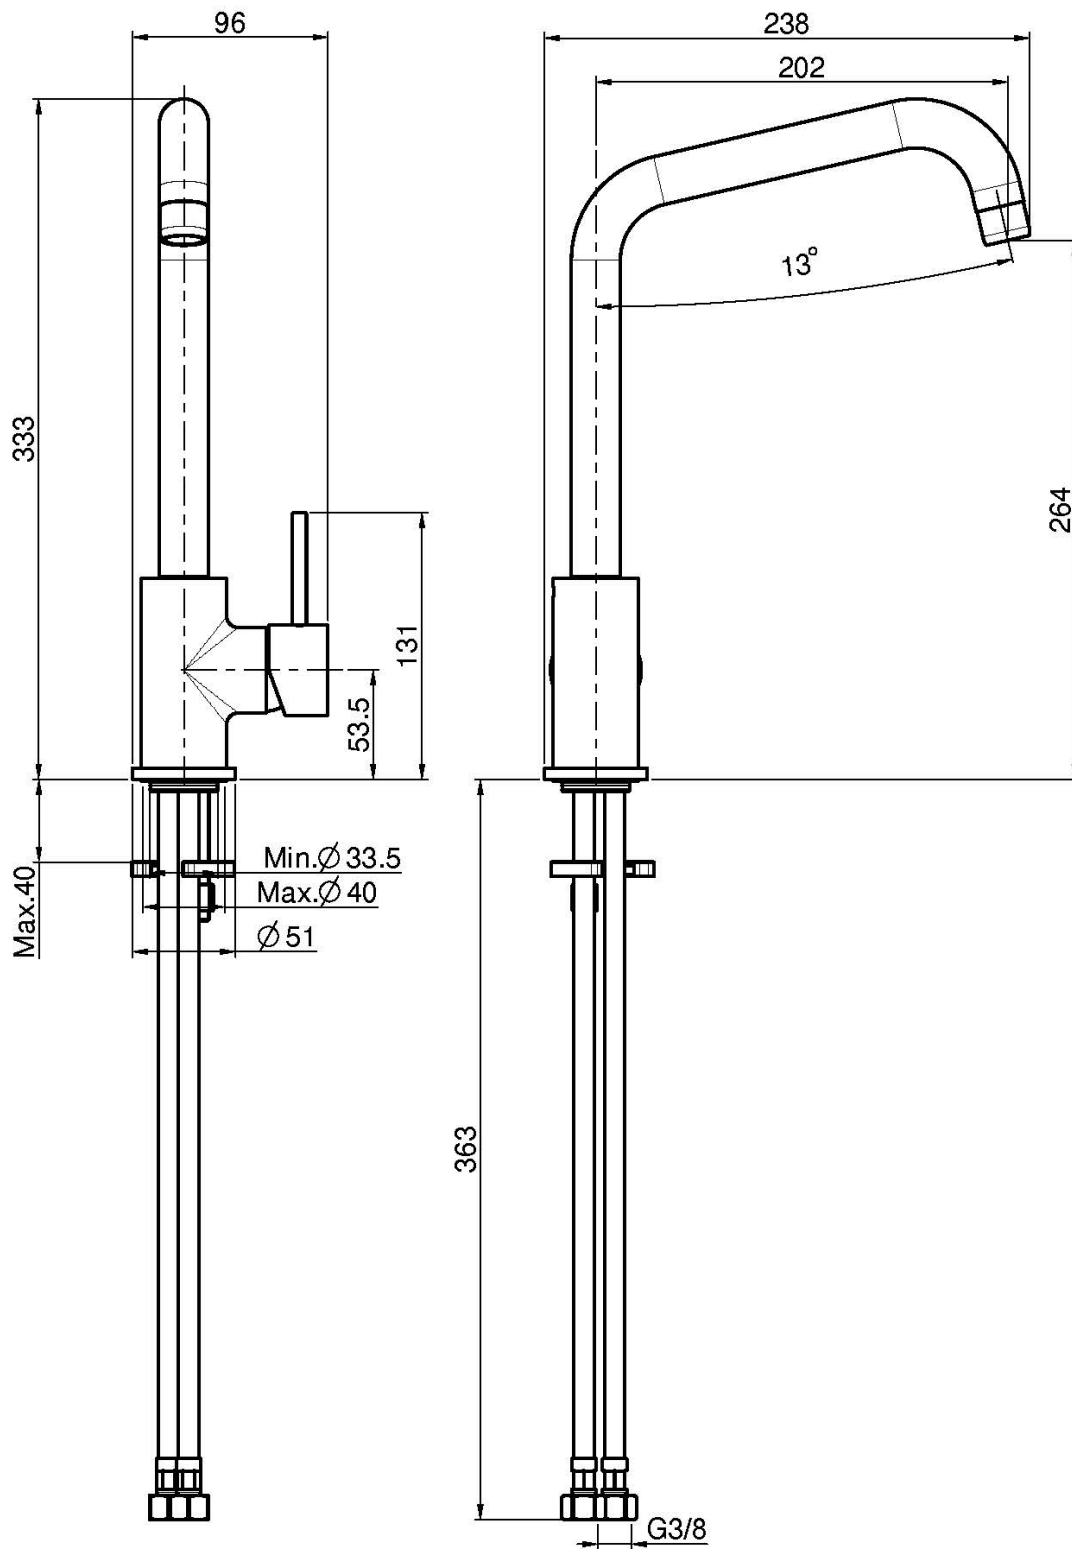

Code F3067/1R

KITCHEN MIXER SPILLO UP

- swivel spout
- n. 2 flexible hoses

Finishing

-  CHROM
CR
-  BRUSHED NICKEL
SN
-  BLACK CHROME
CN
-  BRUSHED BLACK CHROME
CS
-  WHITE MATT
BS
-  BLACK MATT
NS

IMAGE

See the general sales conditions in our current pricelist