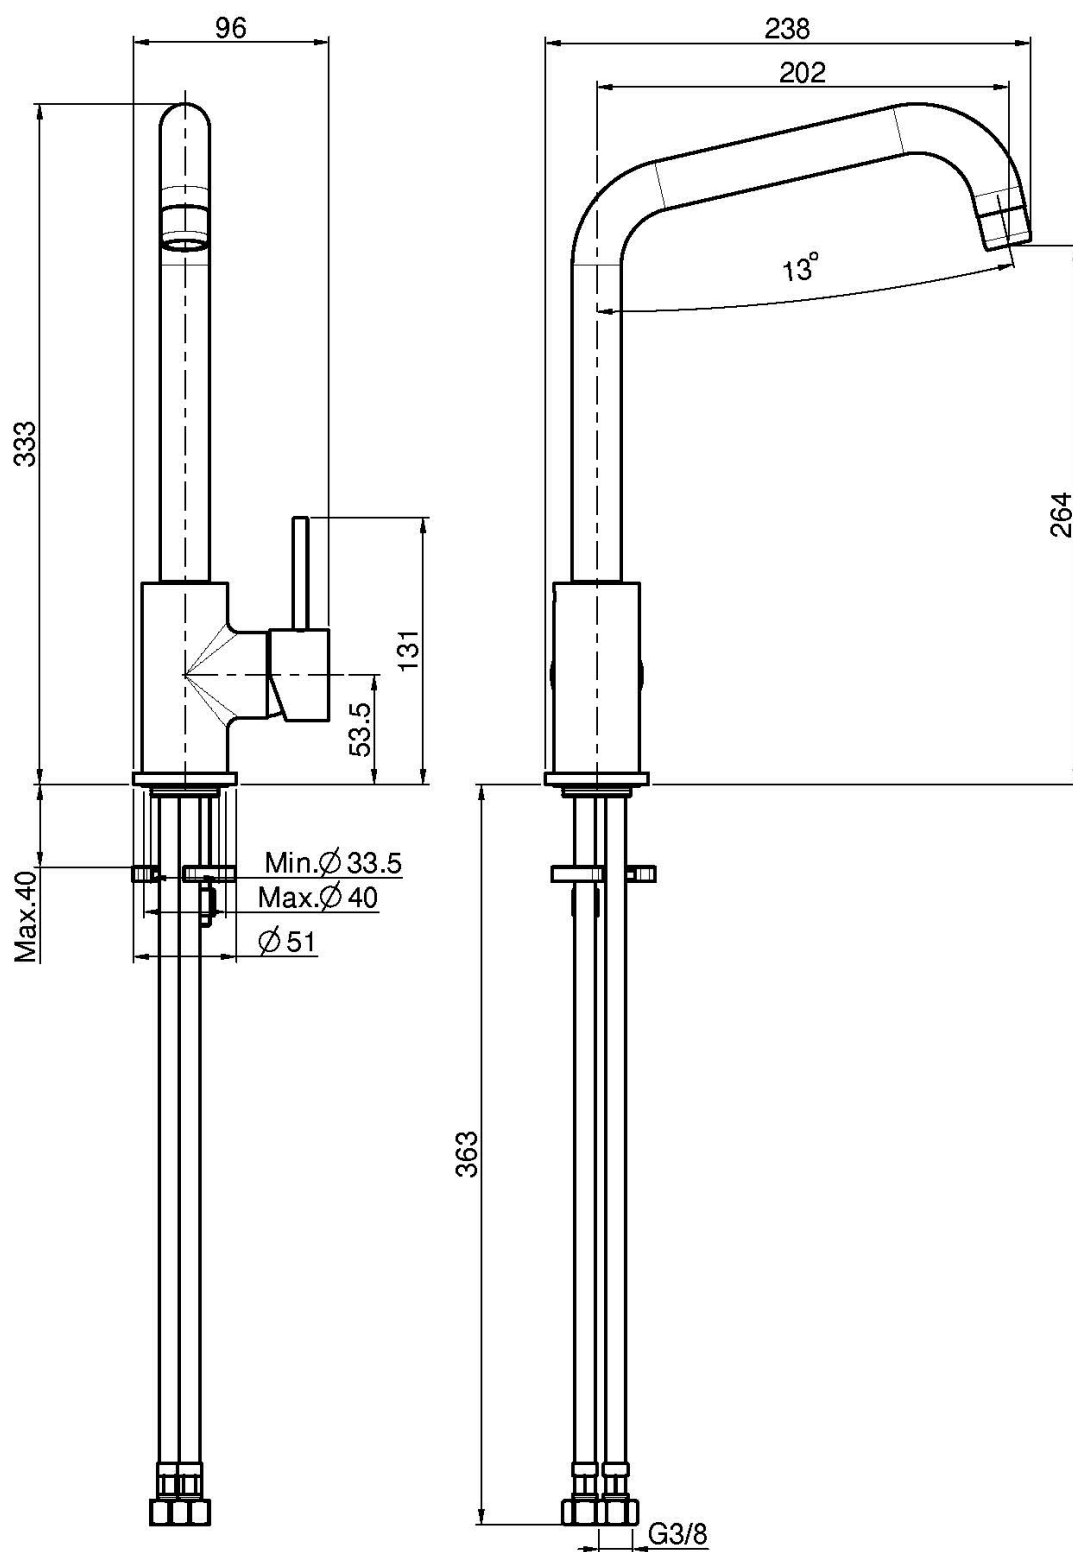

This drawing is the property of FIMA Carlo Frattini. Any complete or partial reproduction, or any transmission to third party without FIMA Carlo Frattini authorization is forbidden.