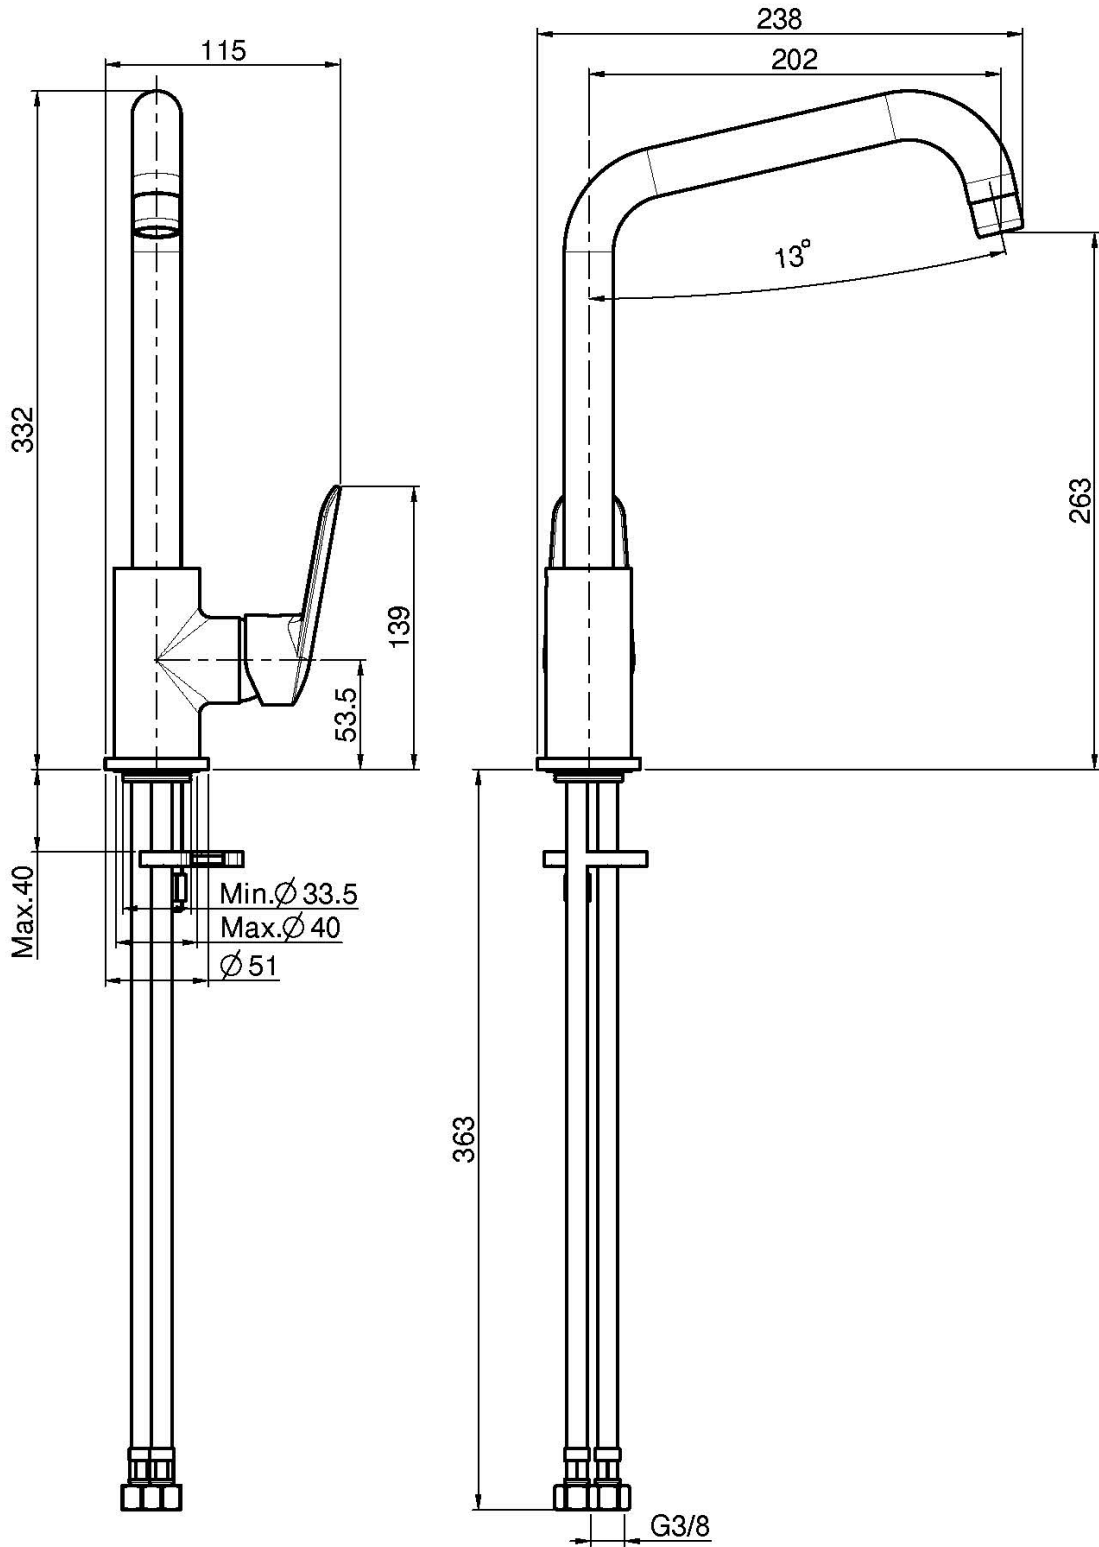

Code F3007/1R

KITCHEN MIXER SPOT

- swivel spout
- n. 2 flexible hoses

Finishing

 CHROM
CR

IMAGE

See the general sales conditions in our current pricelist

This drawing is the property of FIMA Carlo Frattini. Any complete or partial reproduction, or any transmission to third party without FIMA Carlo Frattini authorization is forbidden.