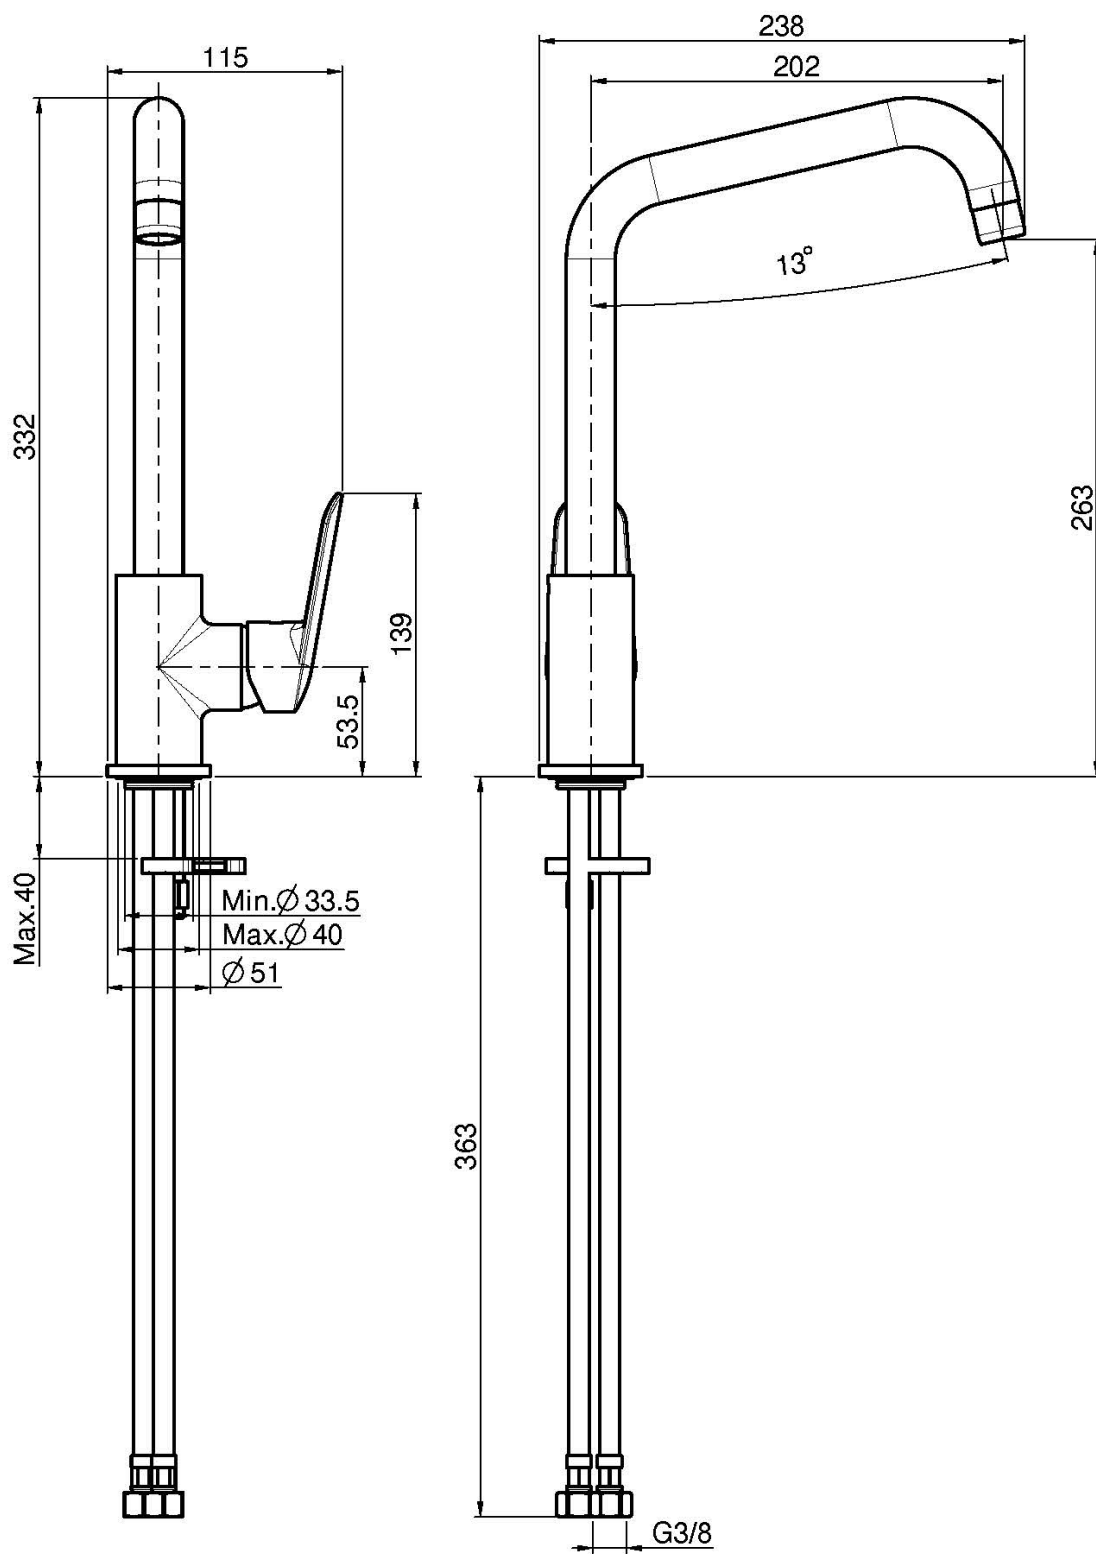

Code F3007/1R

KITCHEN MIXER SPOT

- swivel spout
- n. 2 flexible hoses

Finishing

 CHROM
CR

IMAGE

See the general sales conditions in our current pricelist

This drawing is the property of FIMA Carlo Frattini. Any complete or partial reproduction, or any transmission to third party without FIMA Carlo Frattini authorization is forbidden.