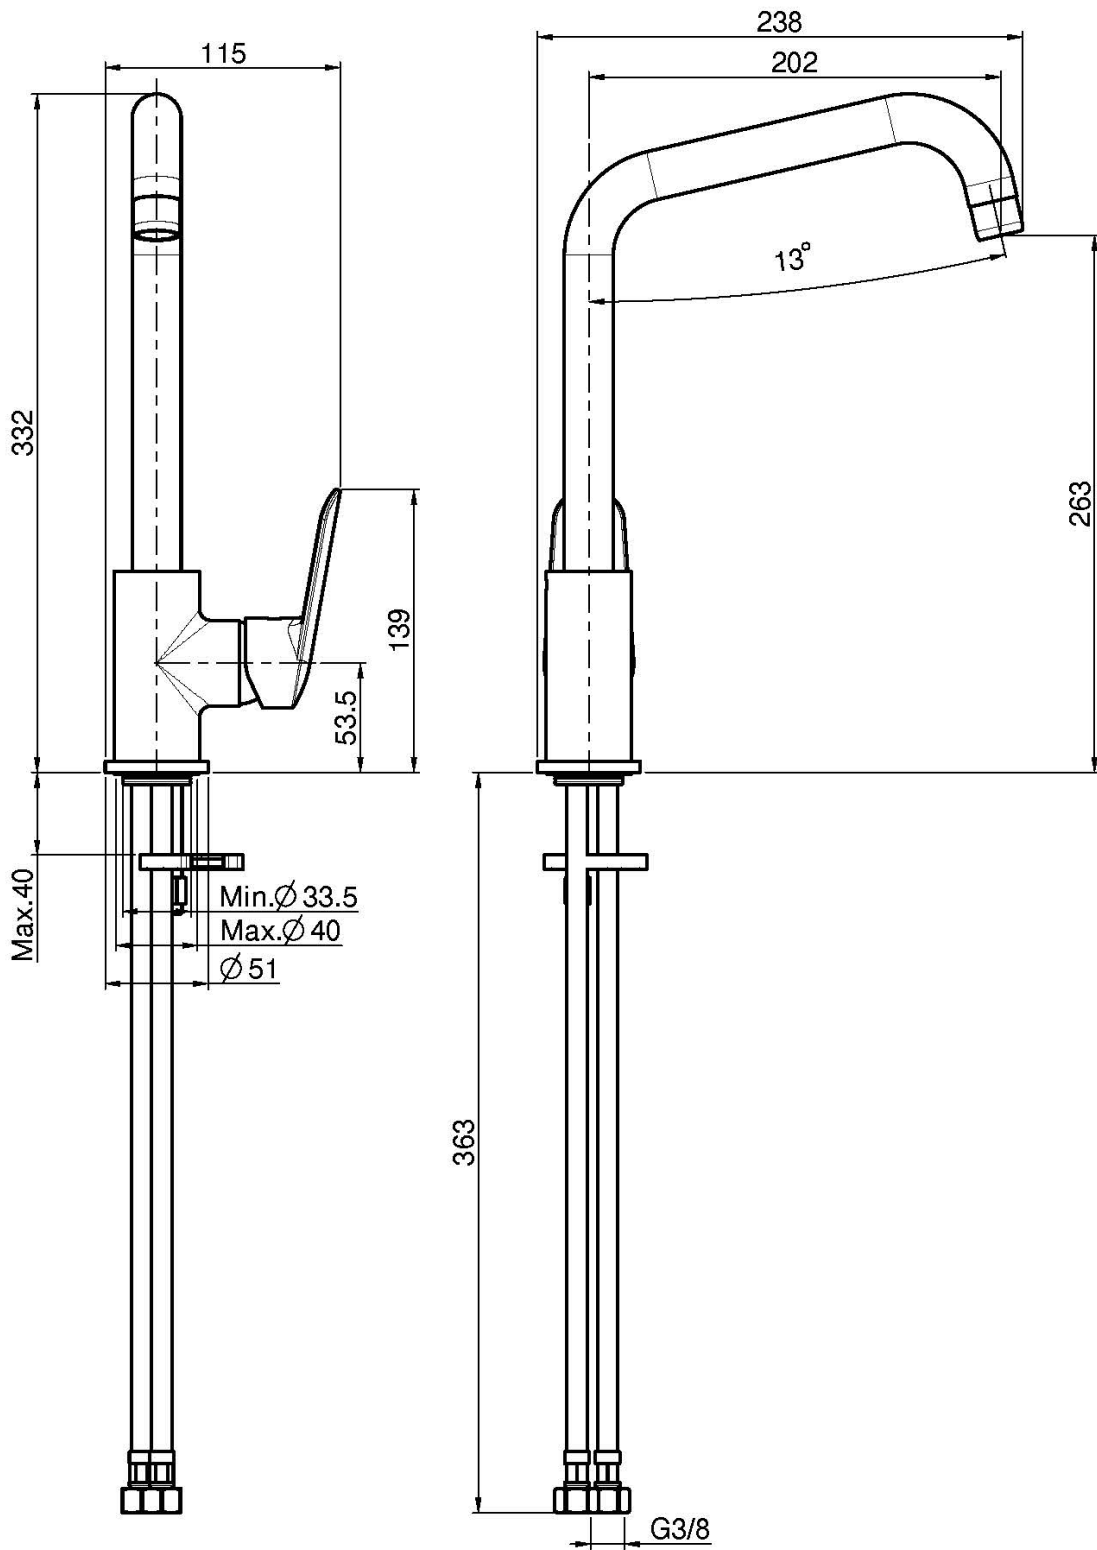

This drawing is the property of FIMA Carlo Frattini. Any complete or partial reproduction, or any transmission to third party without FIMA Carlo Frattini authorization is forbidden.