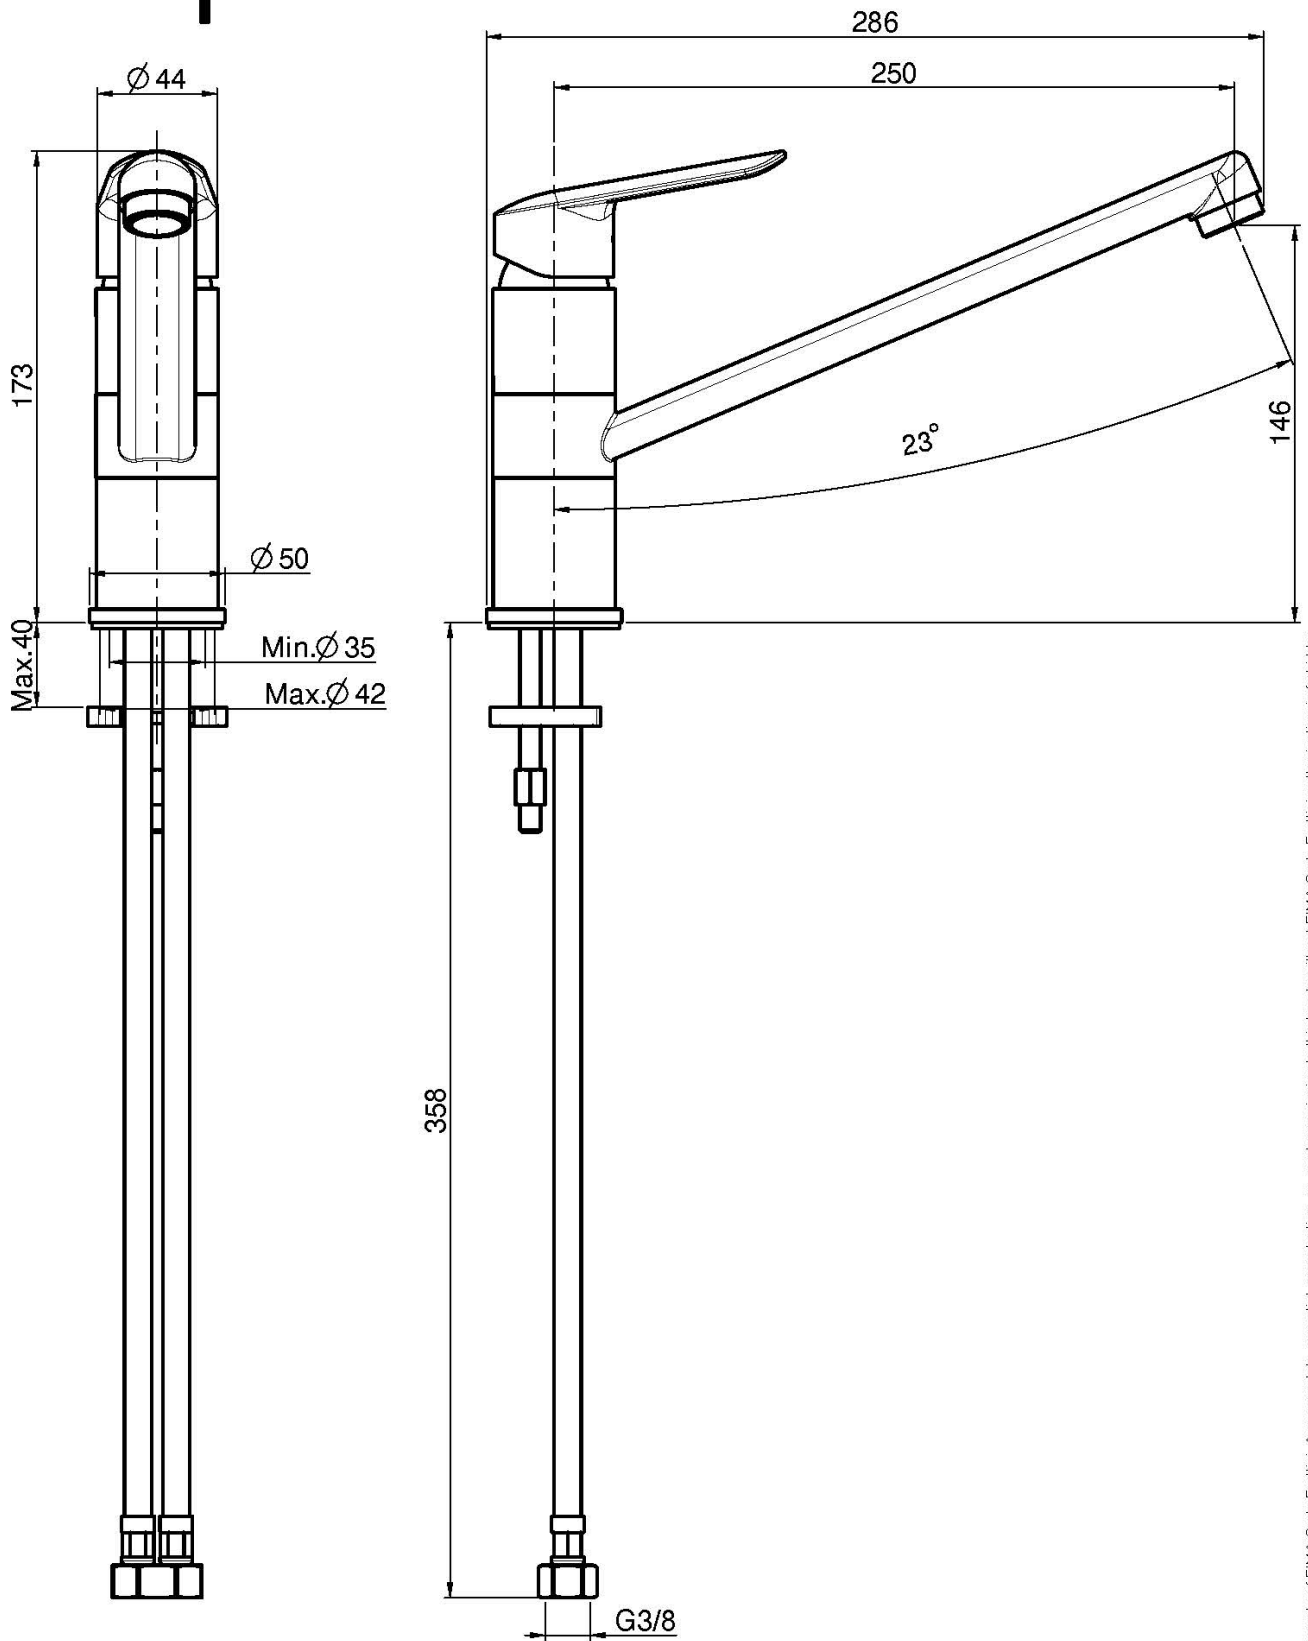

This drawing is the property of FIMA Carlo Frattini. Any complete or partial reproduction, or any transmission to third party without FIMA Carlo Frattini authorization is forbidden.