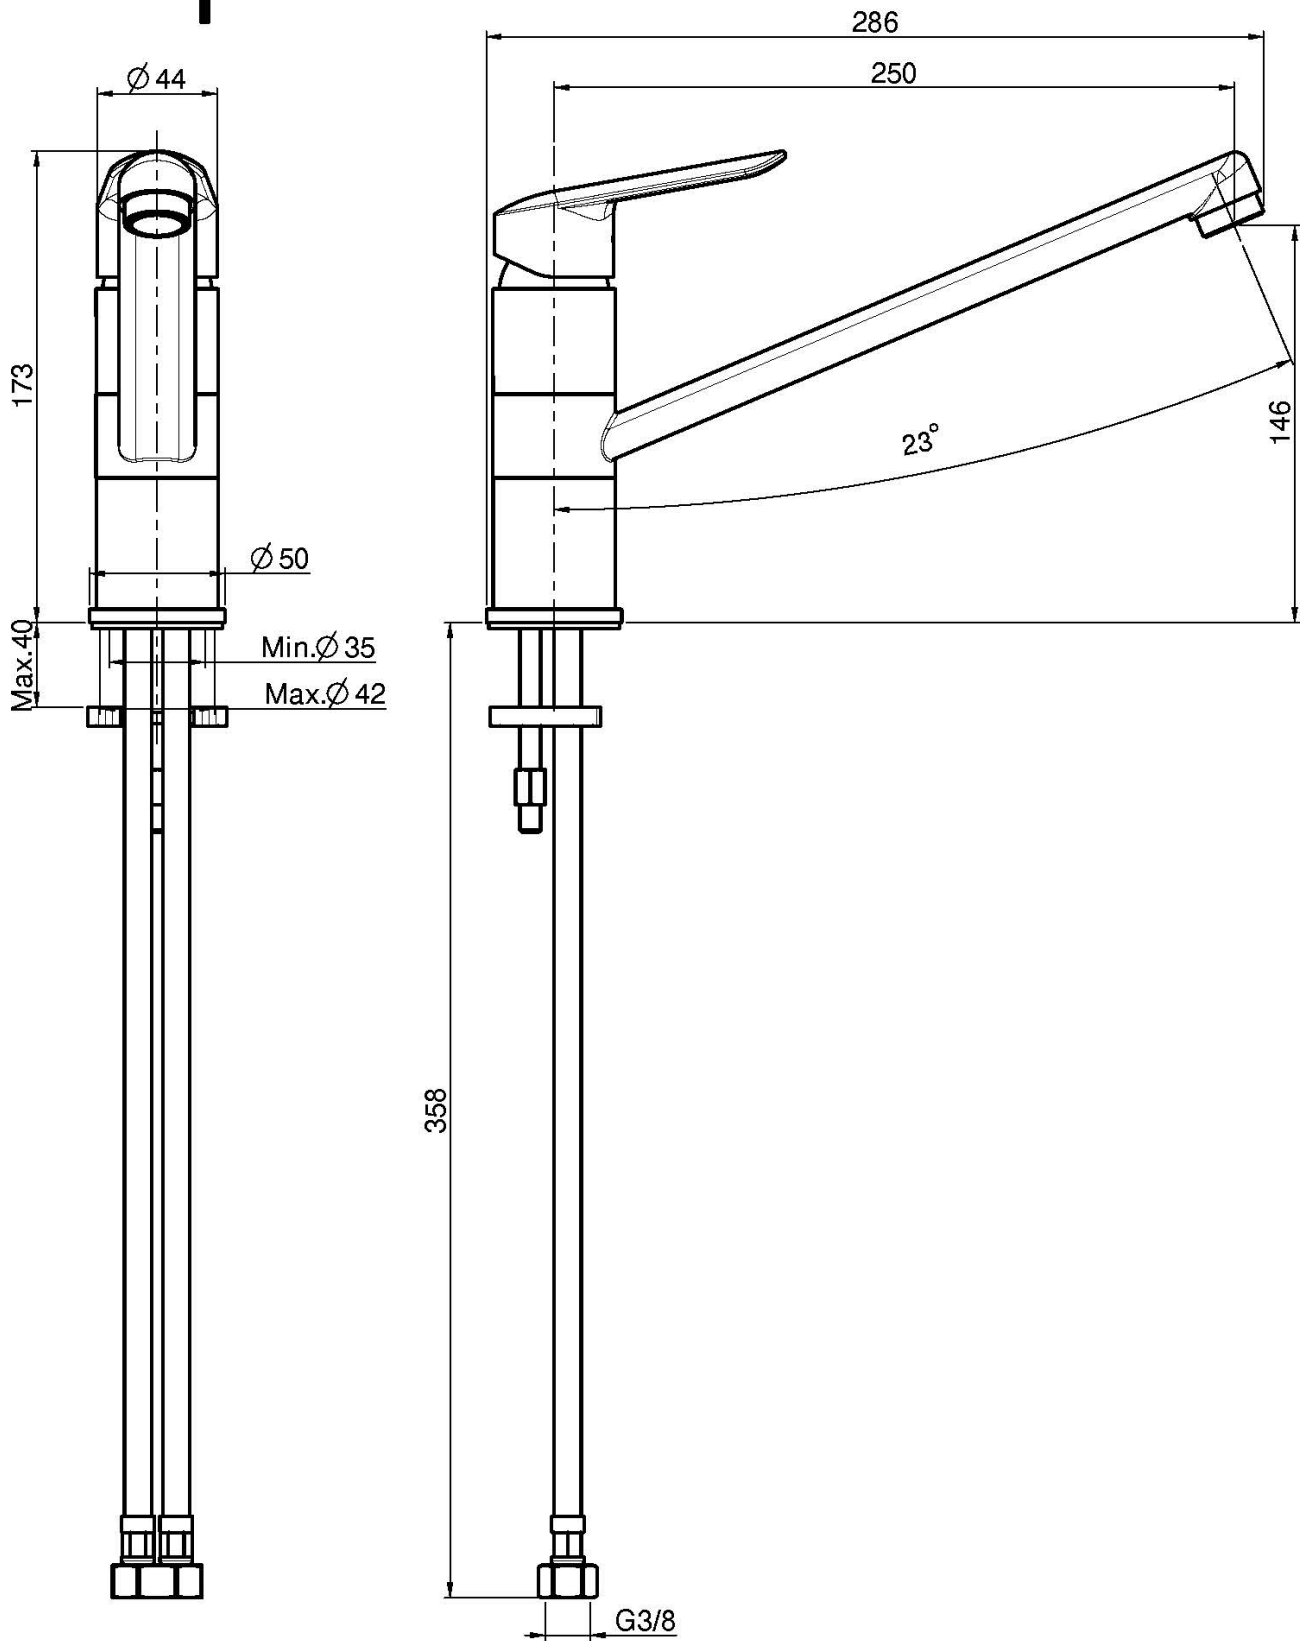

Code F3007

KITCHEN MIXER SPOT

- swivel spout
- n. 2 flexible hoses

Finishing

 CHROM
CR

IMAGE

See the general sales conditions in our current pricelist

This drawing is the property of FIMA Carlo Frattini. Any complete or partial reproduction, or any transmission to third party without FIMA Carlo Frattini authorization is forbidden.