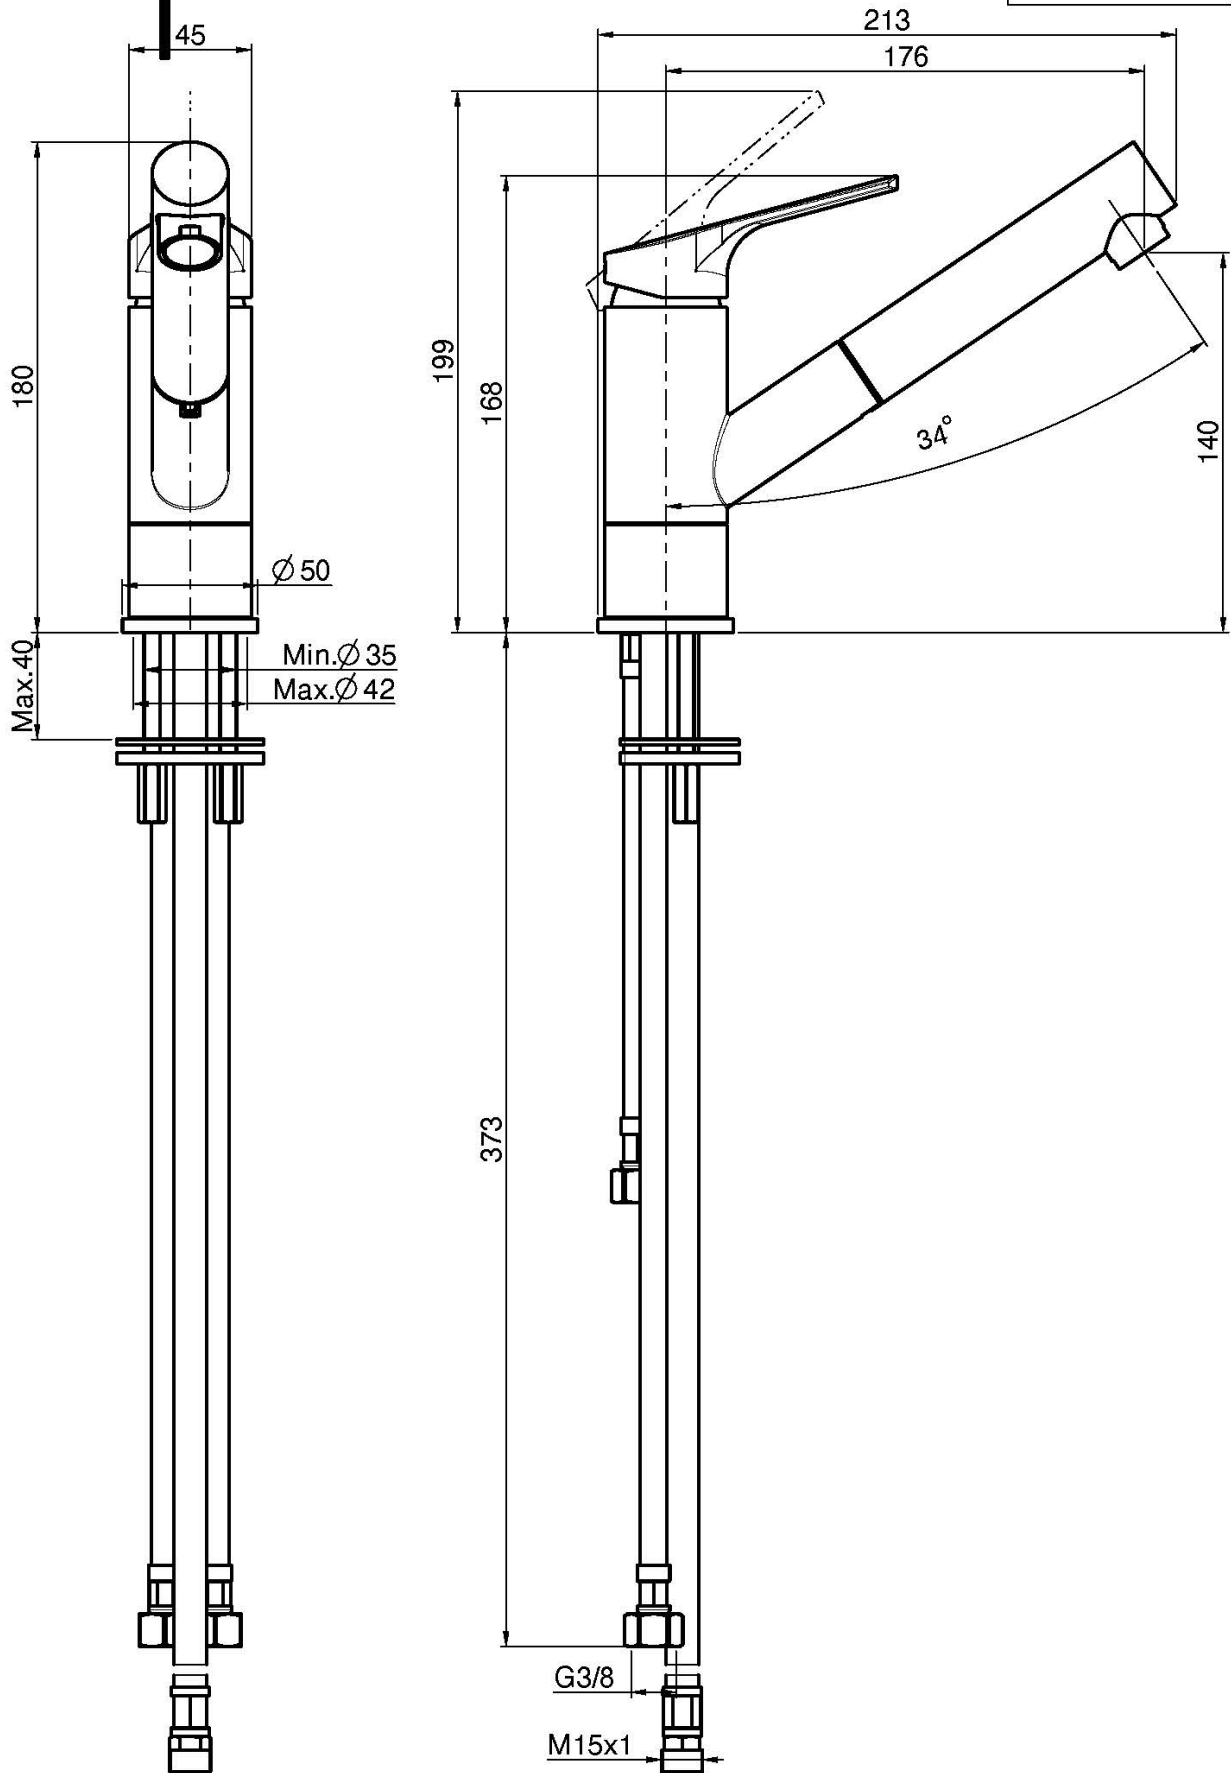

Code F3768

**KITCHEN MIXER WITH EXTRACTABLE  
HANDSHOWER SERIE 4**

- n. 2 flexible hoses
- ABS extractable handshower
- flexible nylon 1200 mm
- swivel spout

Finishing

 CHROM  
CR

IMAGE

See the general sales conditions in our current pricelist