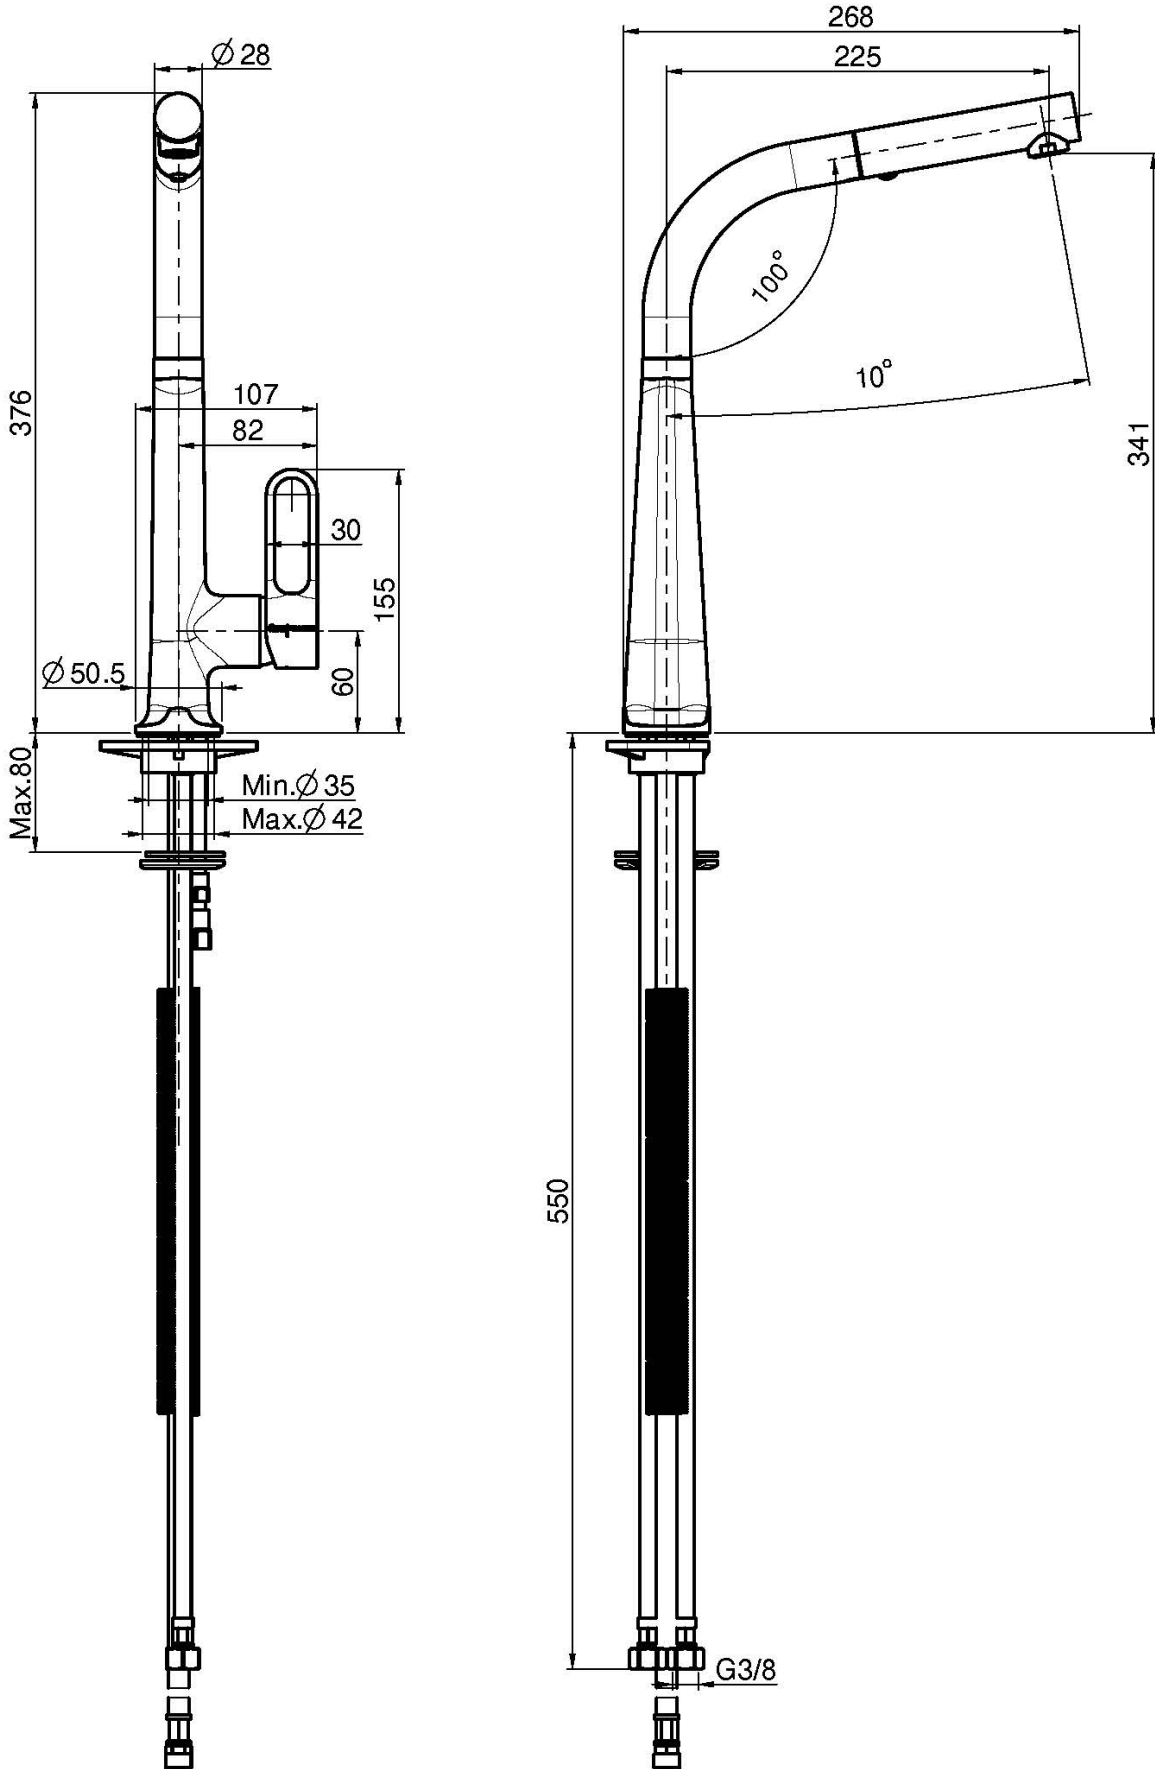

This drawing is the property of FIMA Carlo Frattini. Any complete or partial reproduction, or any transmission to third party without FIMA Carlo Frattini authorization is forbidden.