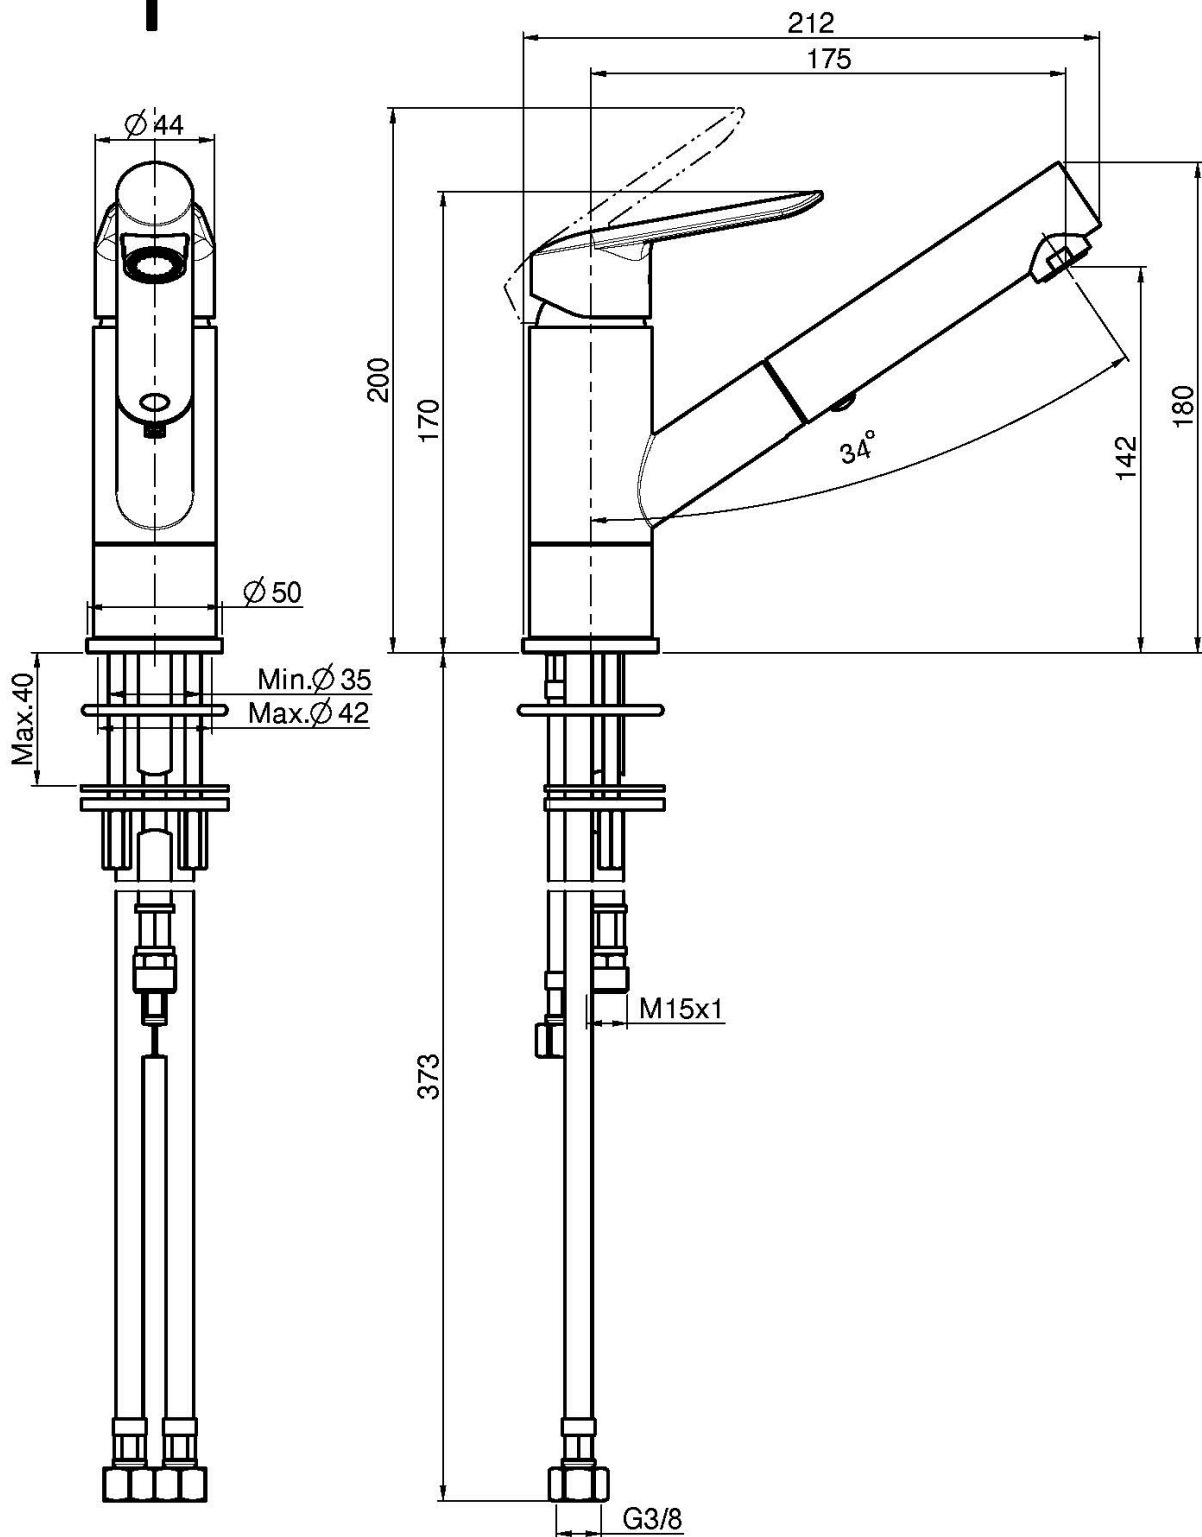

Code F3008

**KITCHEN MIXER WITH EXTRACTABLE
HANDSHOWER SPOT**

- n. 2 flexible hoses
- flexible nylon 1200 mm
- swivel spout
- brass extractable handshower

Finishing

 CHROM
CR

IMAGE

See the general sales conditions in our current pricelist