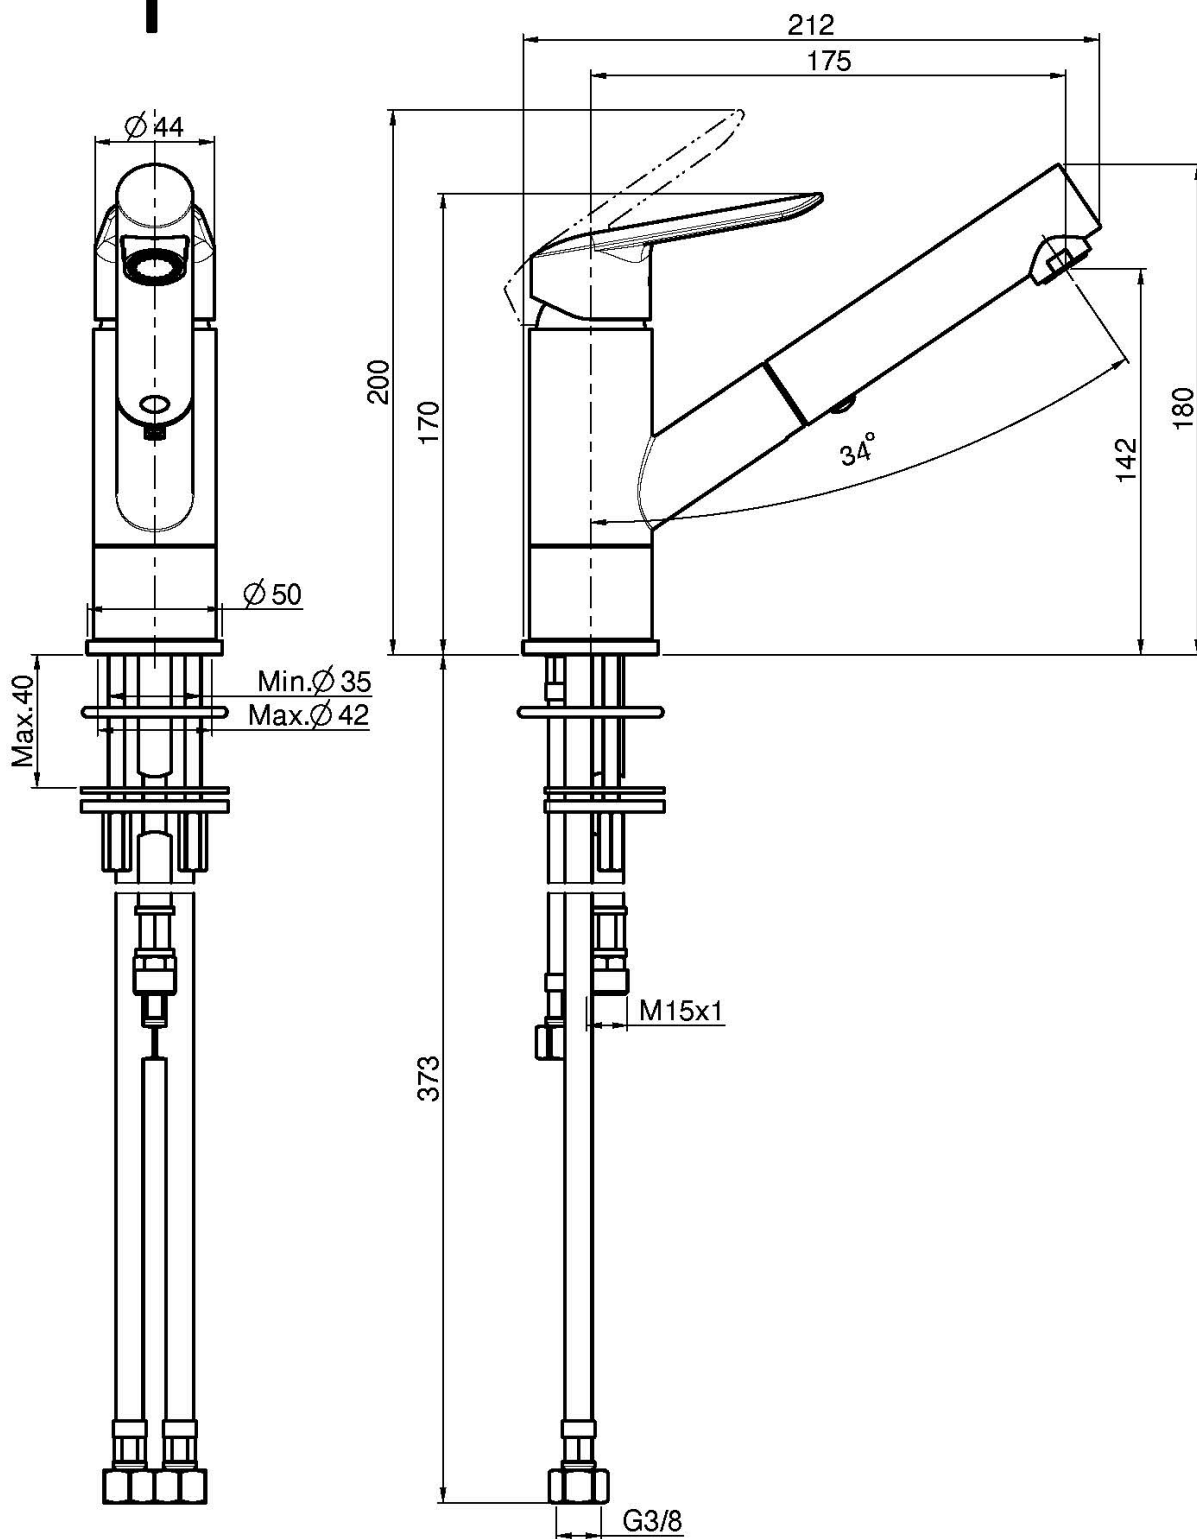

Code F3008

**KITCHEN MIXER WITH EXTRACTABLE  
HANDSHOWER SPOT**

- n. 2 flexible hoses
- flexible nylon 1200 mm
- swivel spout
- brass extractable handshower

Finishing

 CHROM  
CR

IMAGE

See the general sales conditions in our current pricelist