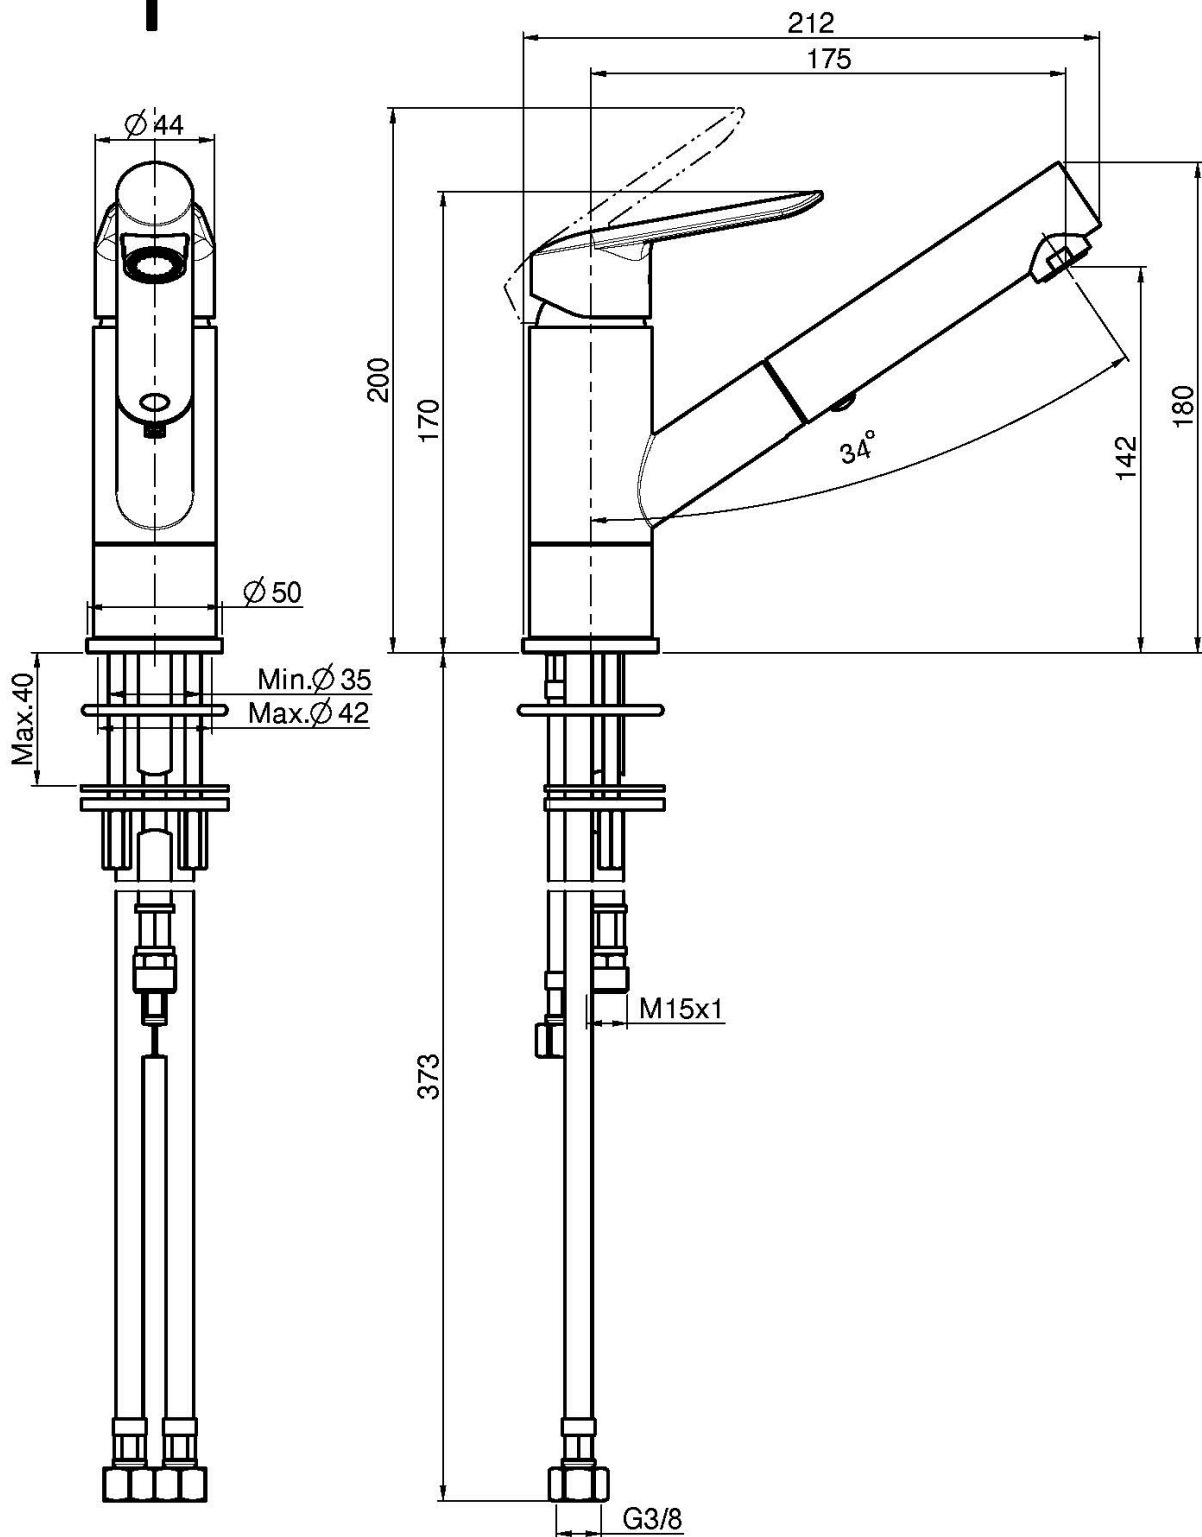

Code F3008

**KITCHEN MIXER WITH EXTRACTABLE  
HANDSHOWER SPOT**

- n. 2 flexible hoses
- flexible nylon 1200 mm
- swivel spout
- brass extractable handshower

Finishing

 CHROM  
CR

IMAGE

See the general sales conditions in our current pricelist