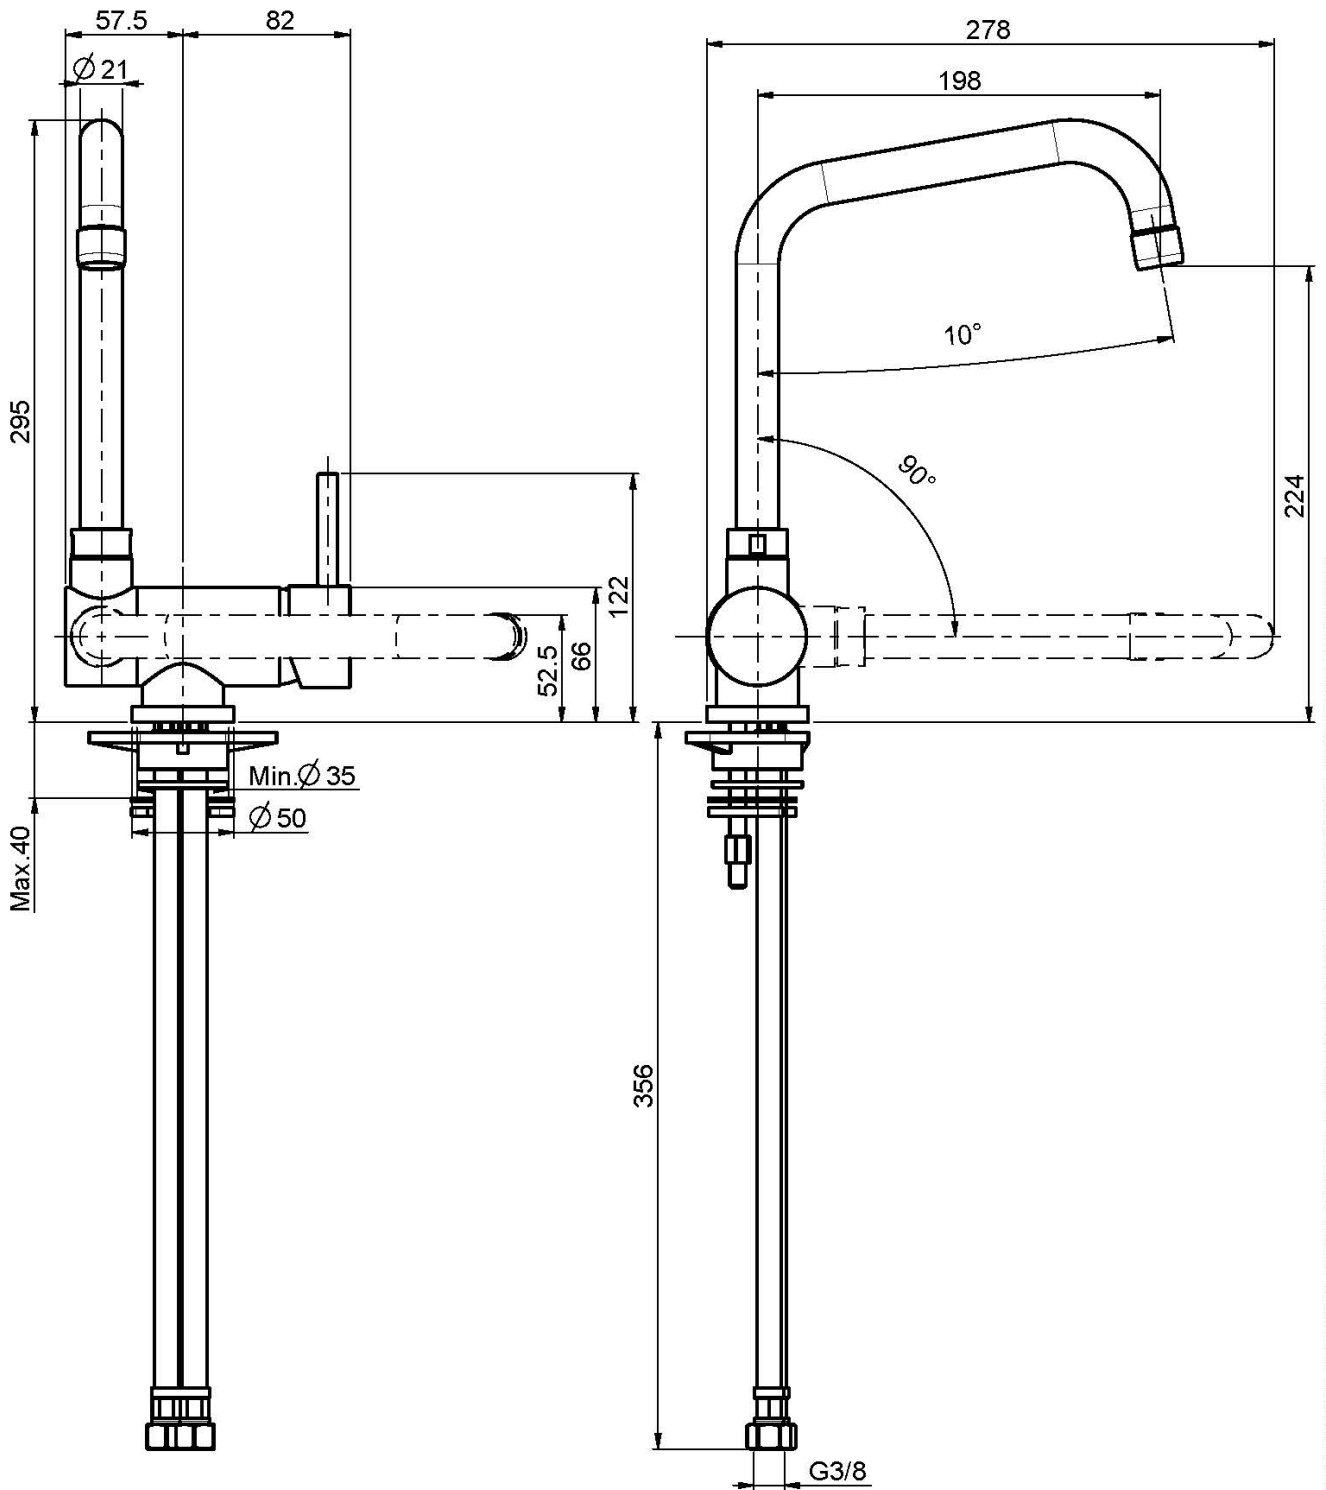

Code F7009

### KITCHEN MIXER WITH PULL DOWN SPOUT

- n. 2 flexible hoses
- pull down spout
- swivel spout

Finishing

 CHROM  
CR

IMAGE

See the general sales conditions in our current pricelist

This drawing is the property of FIMA Carlo Frattini. Any complete or partial reproduction, or any transmission to third party without FIMA Carlo Frattini authorization is forbidden.