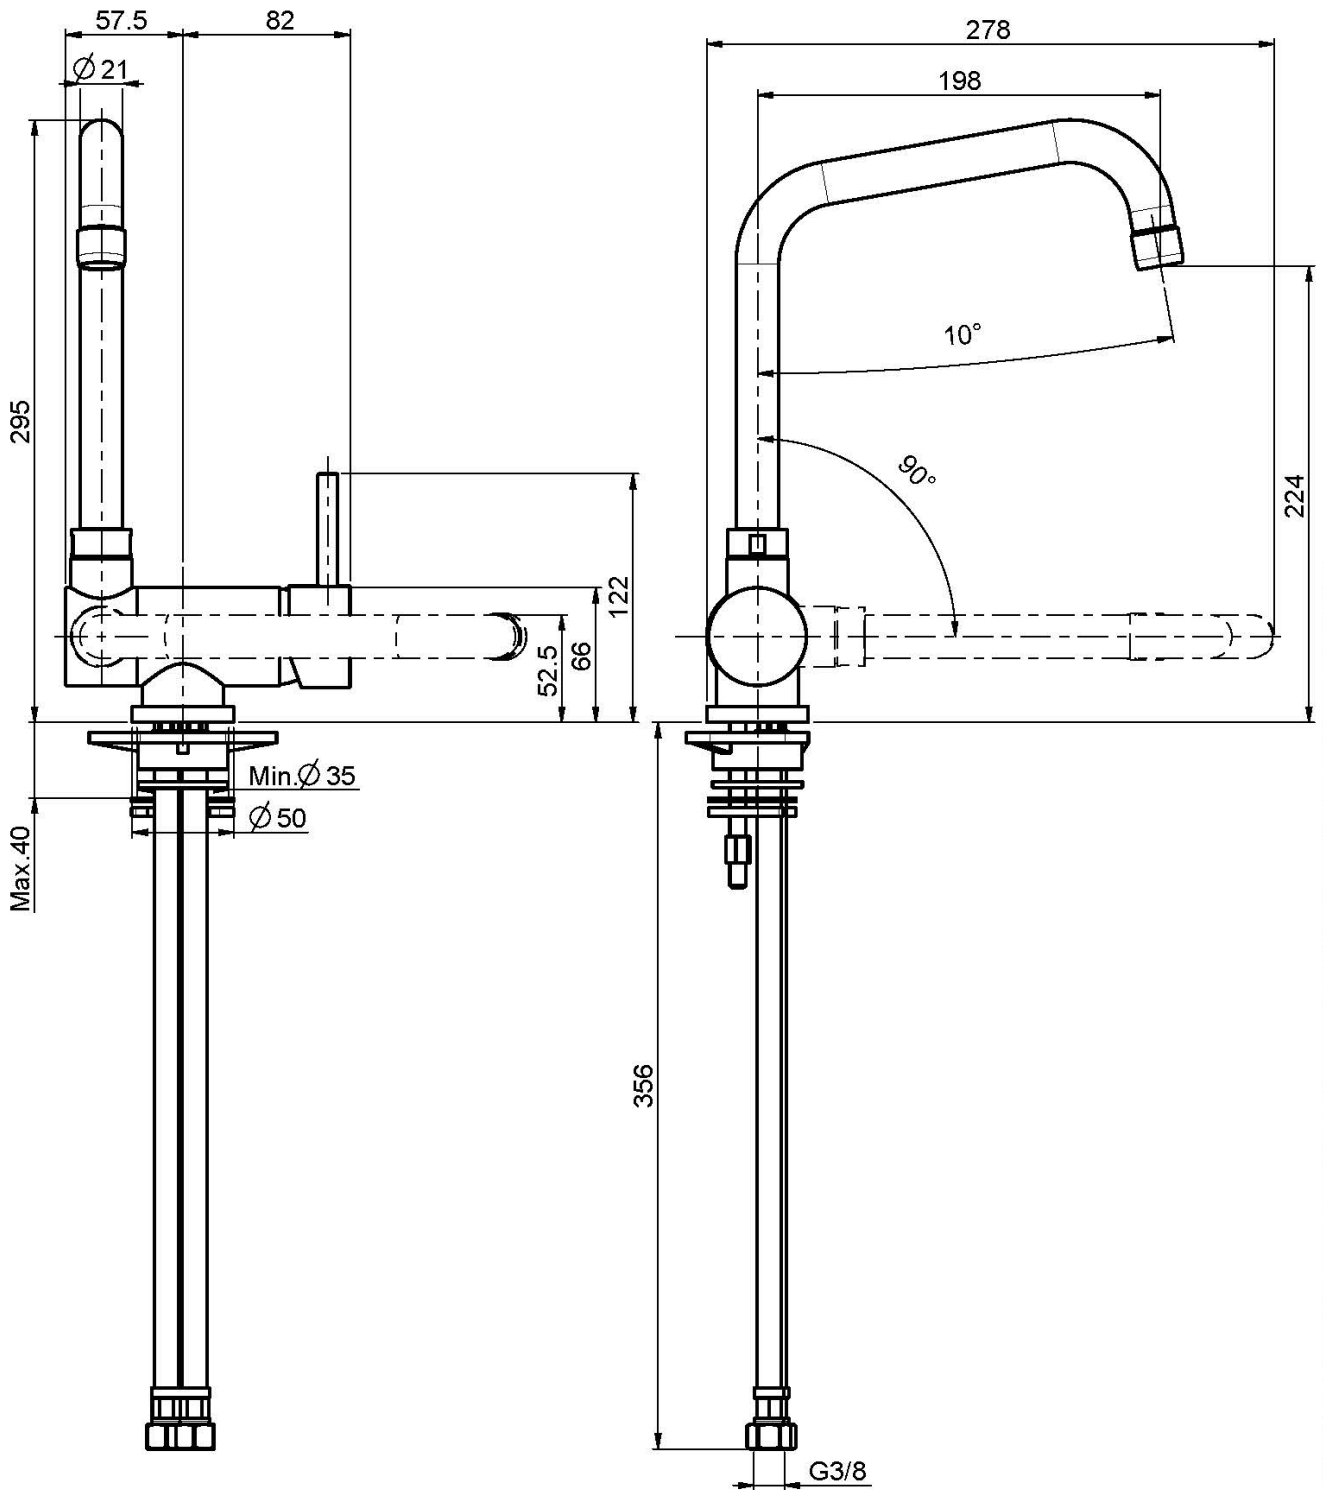

Code F7009

KITCHEN MIXER WITH PULL DOWN SPOUT

- n. 2 flexible hoses
- pull down spout
- swivel spout

Finishing

 CHROM
CR

IMAGE

See the general sales conditions in our current pricelist

This drawing is the property of FIMA Carlo Frattini. Any complete or partial reproduction, or any transmission to third party without FIMA Carlo Frattini authorization is forbidden.