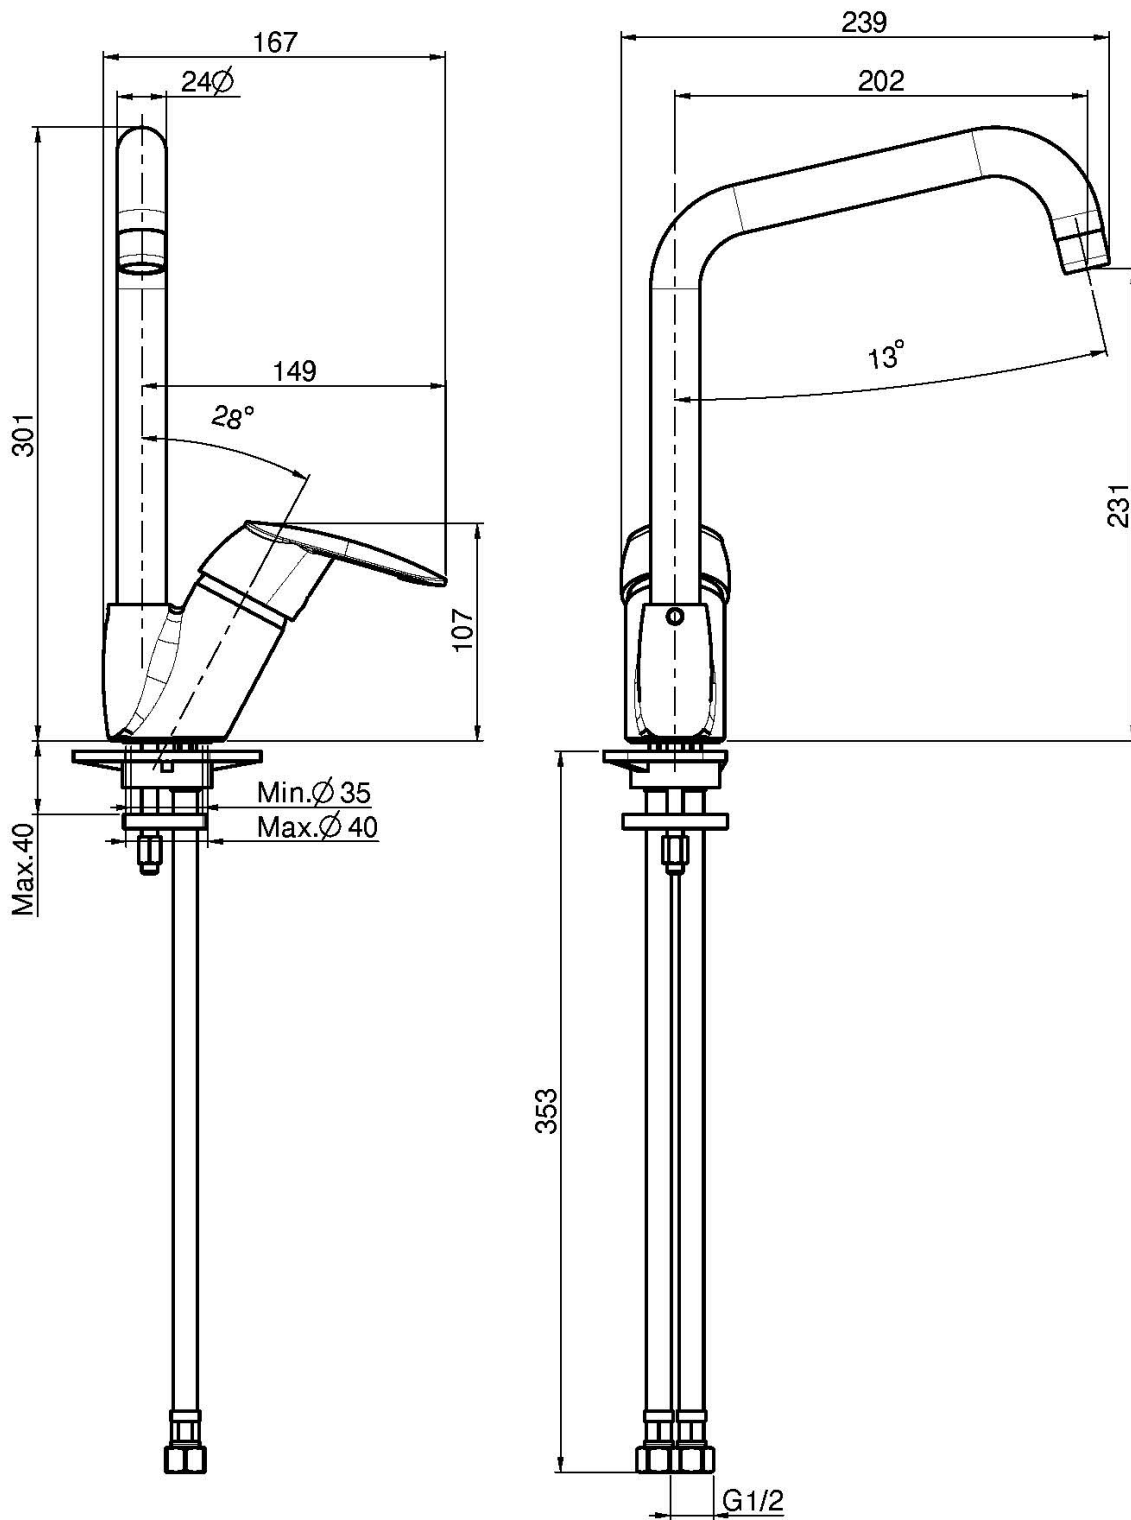

Code F3207/1

KITCHEN MIXER

- n. 2 flexible hoses
- swivel spout

Finishing

 CHROM
CR

IMAGE

See the general sales conditions in our current pricelist

This drawing is the property of FIMA Carlo Frattini. Any complete or partial reproduction, or any transmission to third party without FIMA Carlo Frattini authorization is forbidden.