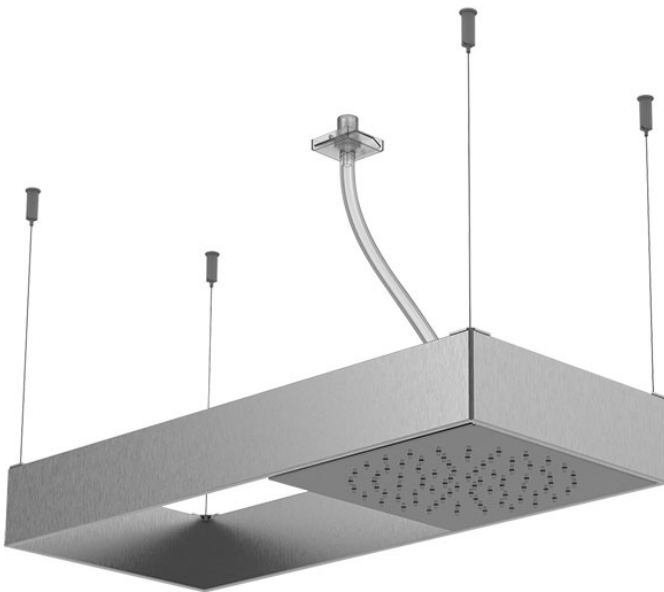

Code F2993S

MOOVE CEILING MOUNTED SHOWERHEAD BRUSHED STAINLESS STEEL FINISHING

- Ceiling mounted frame with steel cables adjustable in height
- brushed nickel frame in stainless steel
- steel cables adjustable in height
- tube in clear silicone
- sliding module for water supply
- rain jet
- easy clean system
- the different finishings refer to the sliding module for water supply

Finishing

- CHROM
  CR
- INOX
  INOX

IMAGE

See the general sales conditions in our current pricelist