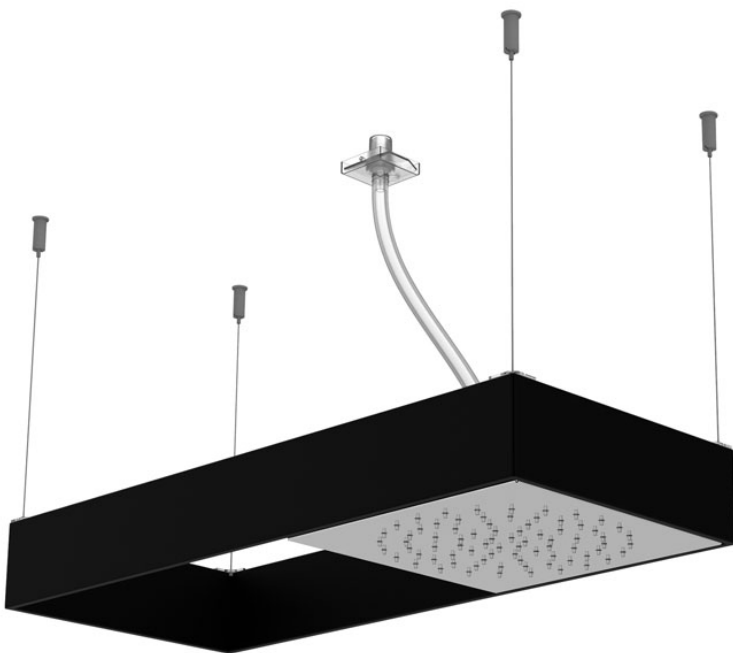

Code F2993N

MOOVE CEILING MOUNTED SHOWERHEAD WITH BLACK MATT FRAME

- black matt frame in stainless steel
- Ceiling mounted frame with steel cables adjustable in height
- steel cables adjustable in height
- tube in clear silicone
- rain jet
- easy clean system
- the different finishings refer to the sliding module for water supply

Finishing

CHROM
CR

INOX
INOX

IMAGE

See the general sales conditions in our current pricelist