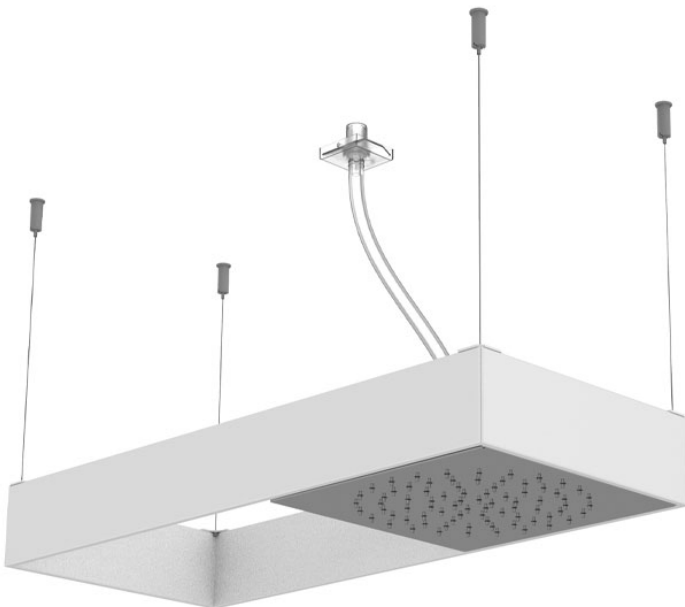

Code F2993B

MOOVE CEILING MOUNTED SHOWERHEAD WITH FRAME WHITE MATT FINISHING

- white matt frame in stainless steel
- Ceiling mounted frame with steel cables adjustable in height
- steel cables adjustable in height
- tube in clear silicone
- rain jet
- easy clean system
- the different finishings refer to the sliding module for water supply

Finishing

CHROM
CR

INOX
INOX

IMAGE

See the general sales conditions in our current pricelist