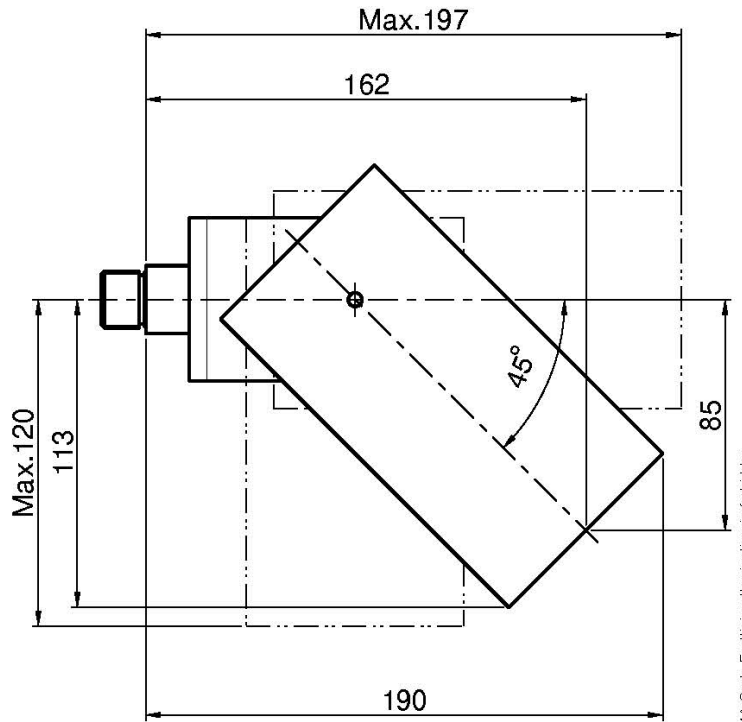

This drawing is the property of FIMA Carlo Frattini. Any complete or partial reproduction, or any transmission to third party without FIMA Carlo Frattini authorization is forbidden.