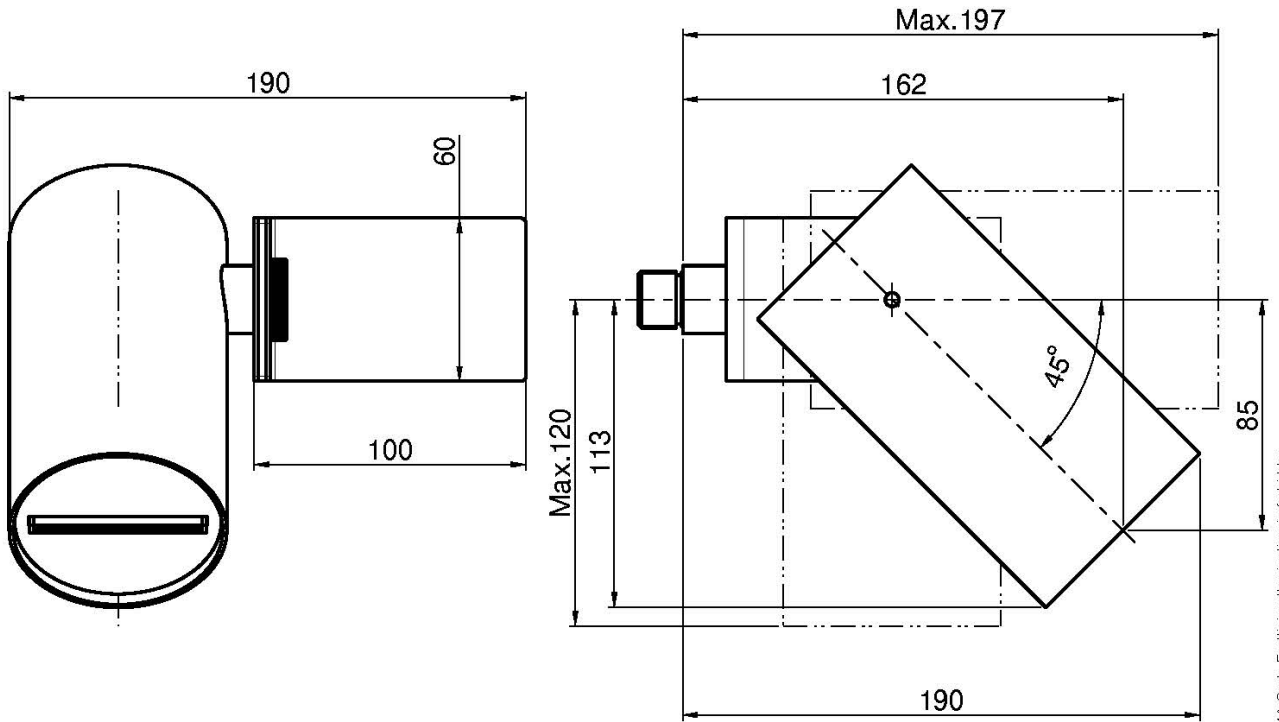

This drawing is the property of FIMA Carlo Frattini. Any complete or partial reproduction, or any transmission to third party without FIMA Carlo Frattini authorization is forbidden.