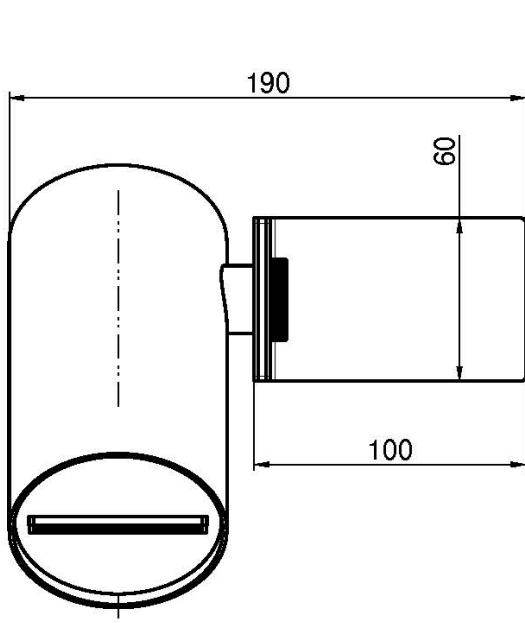

This drawing is the property of FIMA Carlo Frattini. Any complete or partial reproduction, or any transmission to third party without FIMA Carlo Frattini authorization is forbidden.