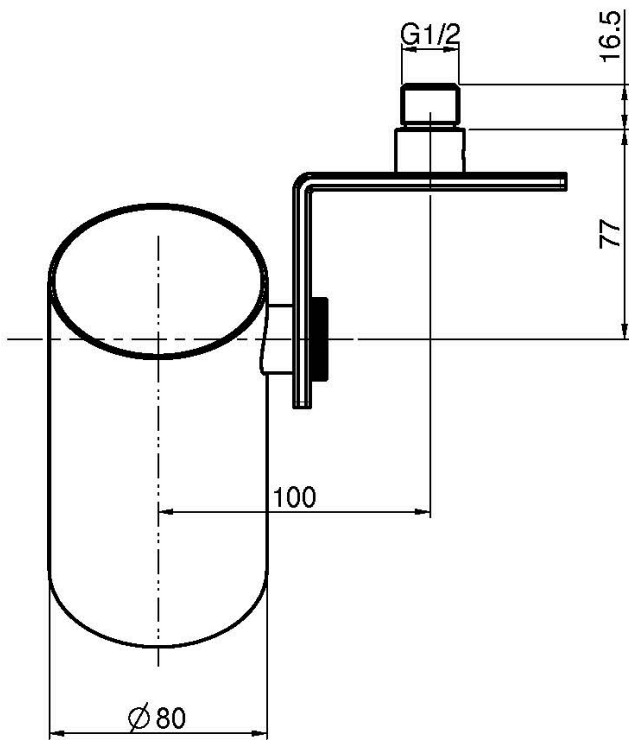

This drawing is the property of FIMA Carlo Frattini. Any complete or partial reproduction, or any transmission to third party without FIMA Carlo Frattini authorization is forbidden.