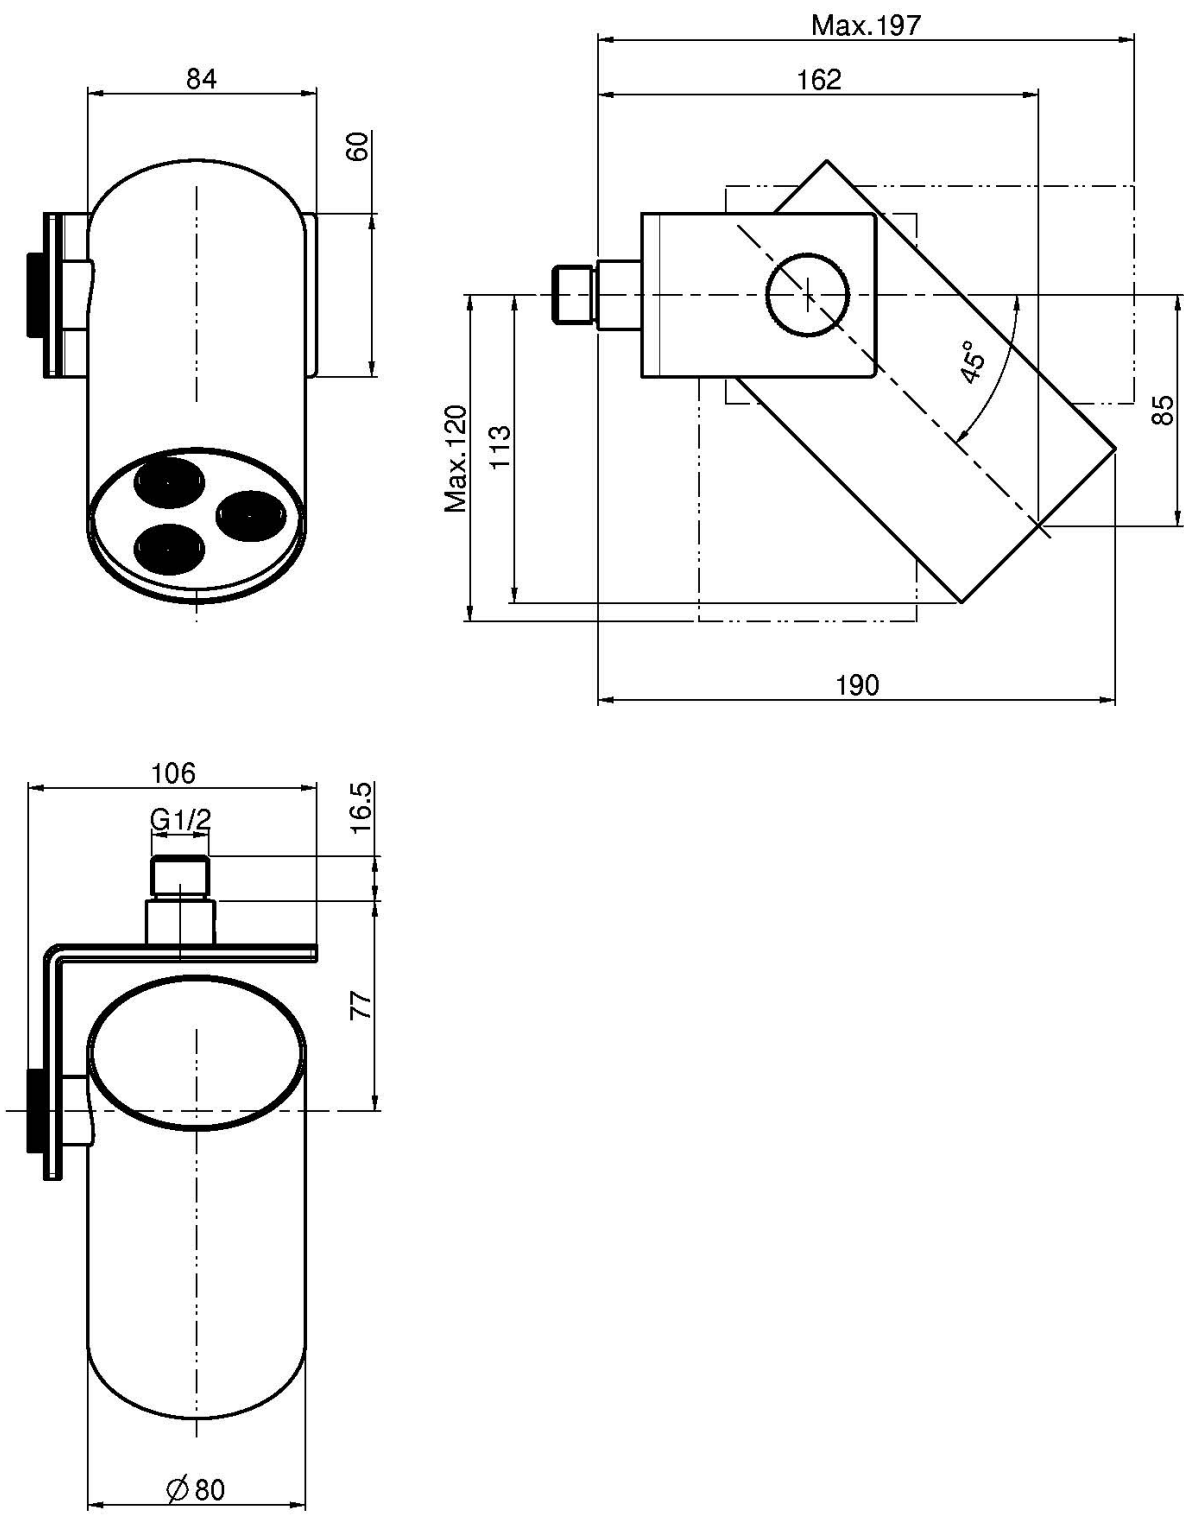

This drawing is the property of FIMA Carlo Frattini. Any complete or partial reproduction, or any transmission to third party without FIMA Carlo Frattini authorization is forbidden.