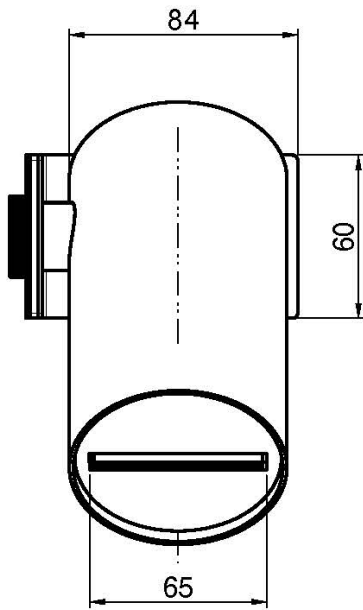

This drawing is the property of FIMA Carlo Frattini. Any complete or partial reproduction, or any transmission to third party without FIMA Carlo Frattini authorization is forbidden.