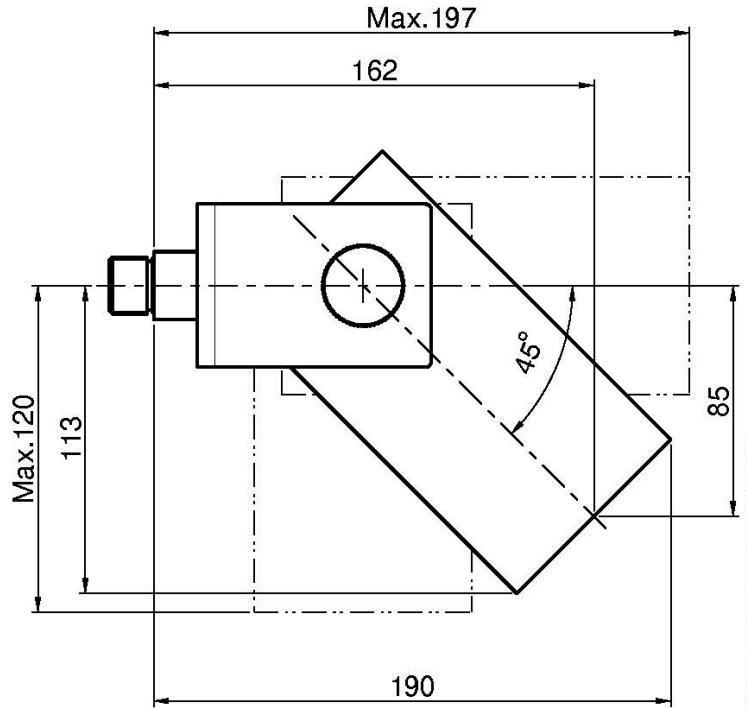

This drawing is the property of FIMA Carlo Frattini. Any complete or partial reproduction, or any transmission to third party without FIMA Carlo Frattini authorization is forbidden.