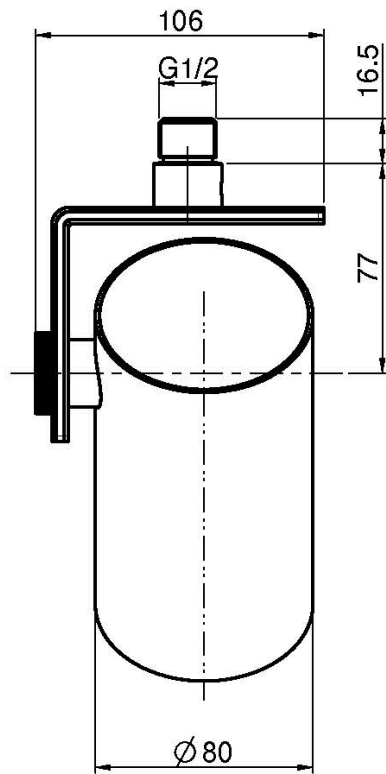

This drawing is the property of FIMA Carlo Frattini. Any complete or partial reproduction, or any transmission to third party without FIMA Carlo Frattini authorization is forbidden.